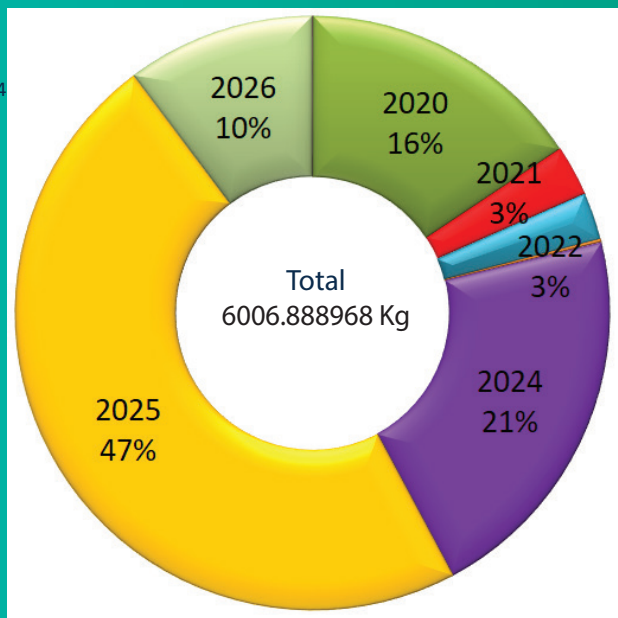

### SEIZURE OF CRYSTAL METHAMPHETAMINE (ICE) FROM 2018-2026

#### 2026

- 33 Incidents Reported
- 590.737027 kg of ICE Apprehended
- 57 Suspects Apprehended