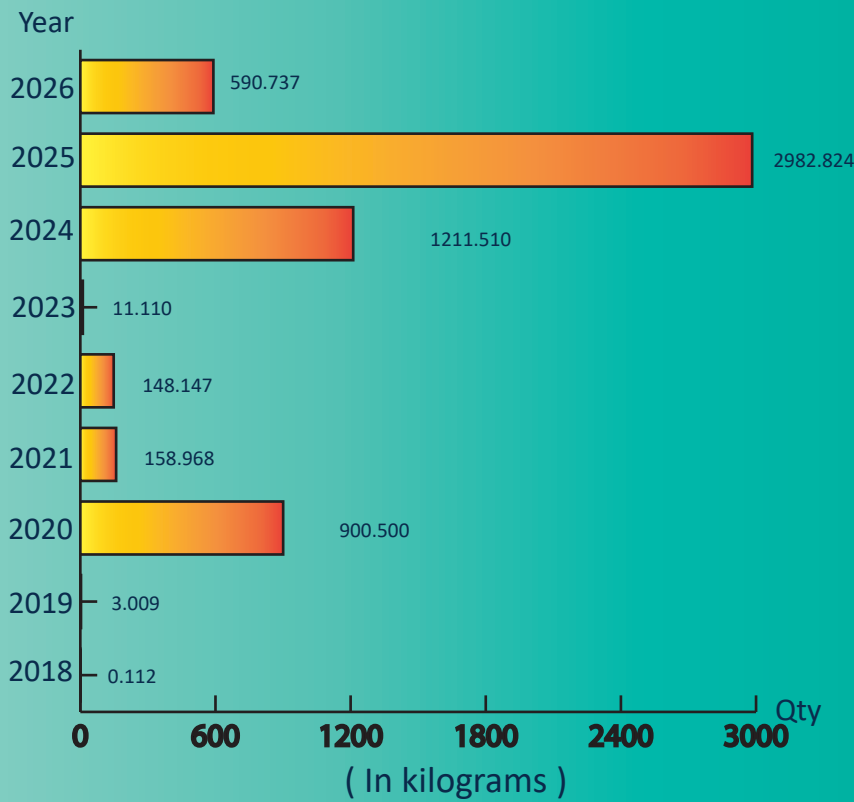

### SEIZURE OF CRYSTAL METHAMPHETAMINE (ICE) FROM 2018-2026

#### 2026

- 33 Incidents Reported
- 590.737027 kg of ICE Apprehended
- 57 Suspects Apprehended