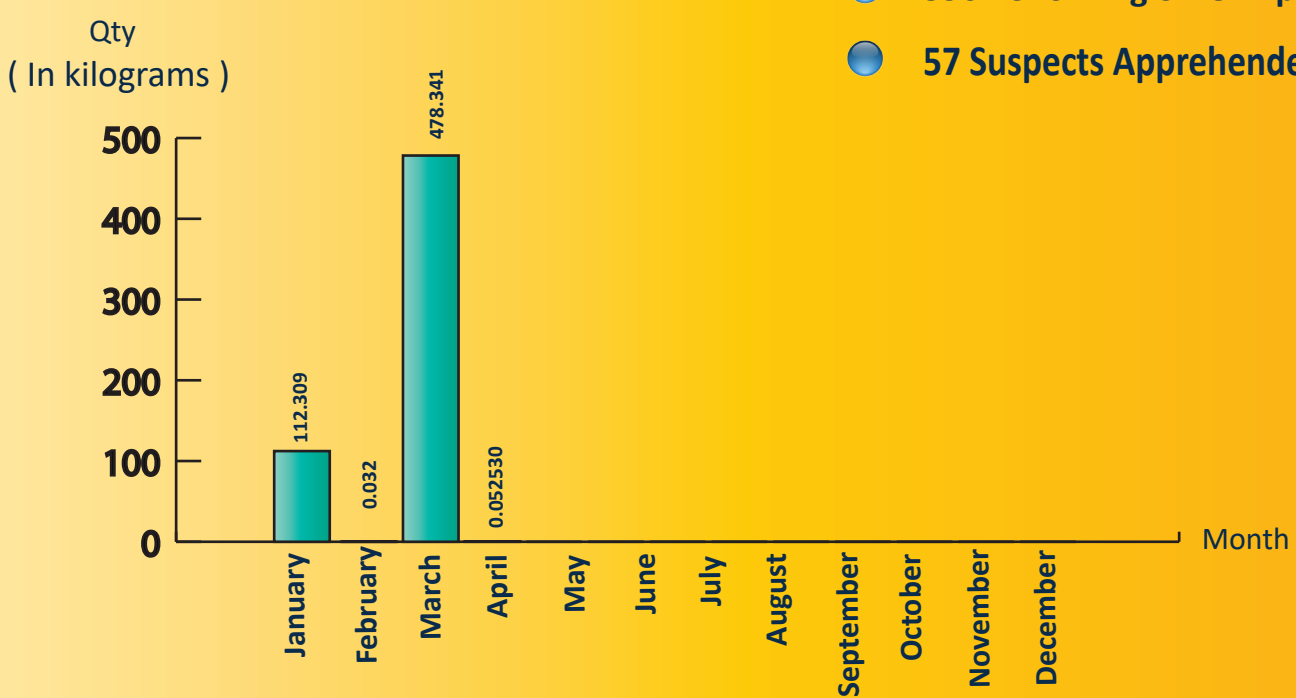

### SEIZURE OF CRYSTAL METHAMPHETAMINE (ICE) FROM 2018-2026

#### 2026

- 33 Incidents Reported
- 590.737027 kg of ICE Apprehended
- 57 Suspects Apprehended