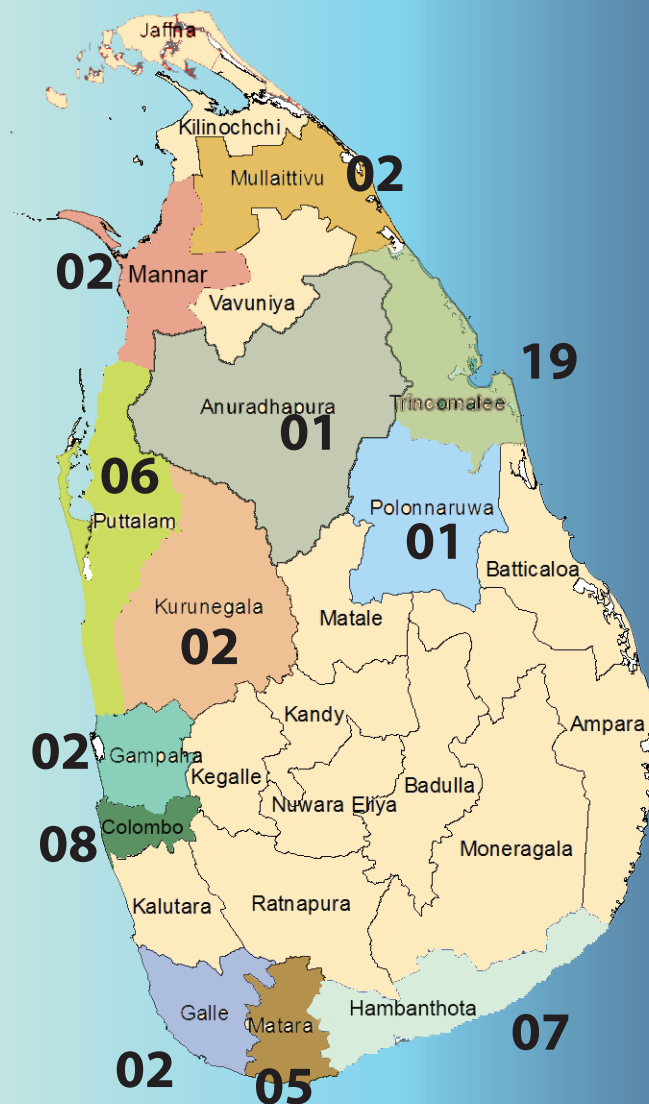

#### 2026

- 33 Incidents Reported
- 590.737027 kg of ICE Apprehended
- 57 Suspects Apprehended

# DISTRICTS TO WHICH THE SUSPECTS BELONG

## NATIONALITY OF SUSPECTS

## WHERE THE INCIDENTS REPORTED

Land

27

Beach

03

Sea

03