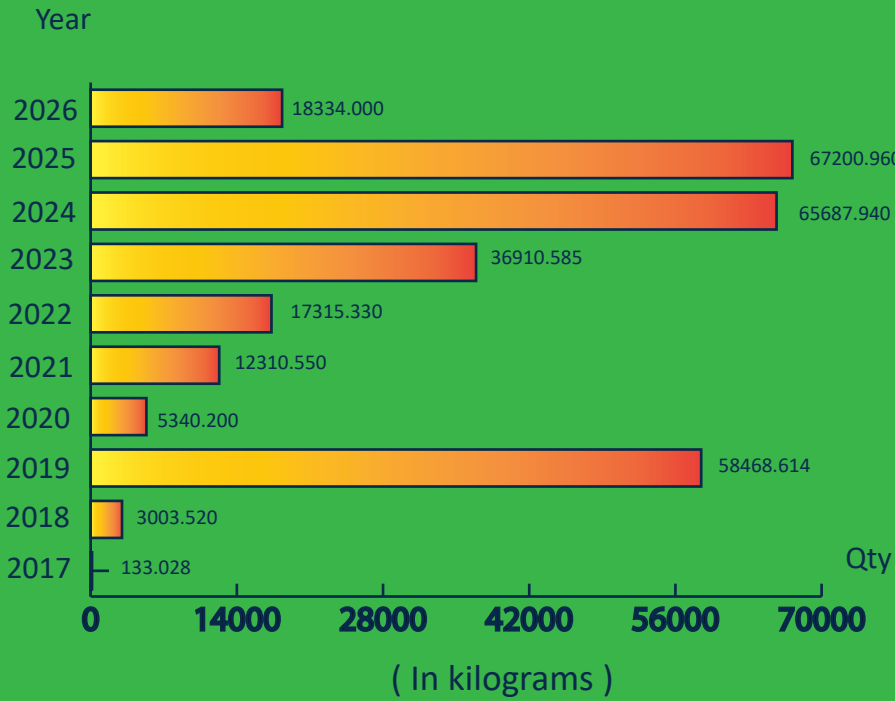

SEIZURE OF KENDU LEAVES

SEIZURE OF KENDU LEAVES FROM 2017 - 2026

2026

- 28 Incidents Reported
- 18334.00 kg Apprehended
- 26 Suspects Apprehended

AGE GROUP OF APPREHENDED SUSPECTS

* Age not specified - 00

No of persons

DISTRICTS TO WHICH THE SUSPECTS BELONG

AREA-WISE SEIZURE IN 2026

(In kilograms)

NATIONALITY OF SUSPECTS

FOREIGN
04

LOCAL
22

GENDER OF SUSPECTS

22