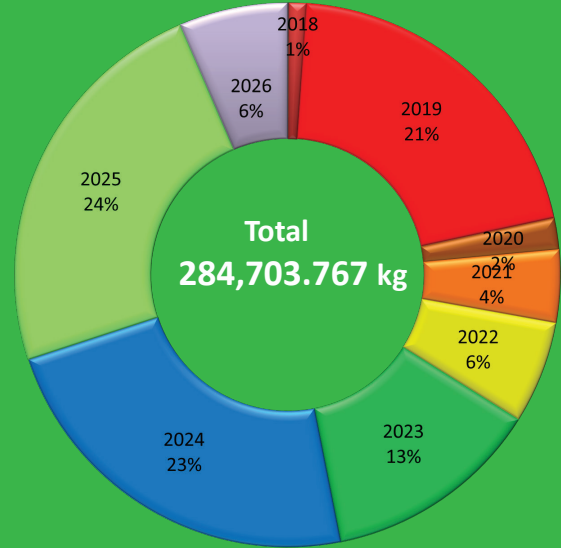

SEIZURE OF KENDU LEAVES

SEIZURE OF KENDU LEAVES FROM 2017 - 2026

2026

- 28 Incidents Reported
- 18334.00 kg Apprehended
- 26 Suspects Apprehended

AGE GROUP OF APPREHENDED SUSPECTS

* Age not specified - 00

No of persons

DISTRICTS TO WHICH THE SUSPECTS BELONG

AREA-WISE SEIZURE IN 2026

(In kilograms)

NATIONALITY OF SUSPECTS

FOREIGN
04

LOCAL
22

GENDER OF SUSPECTS

22