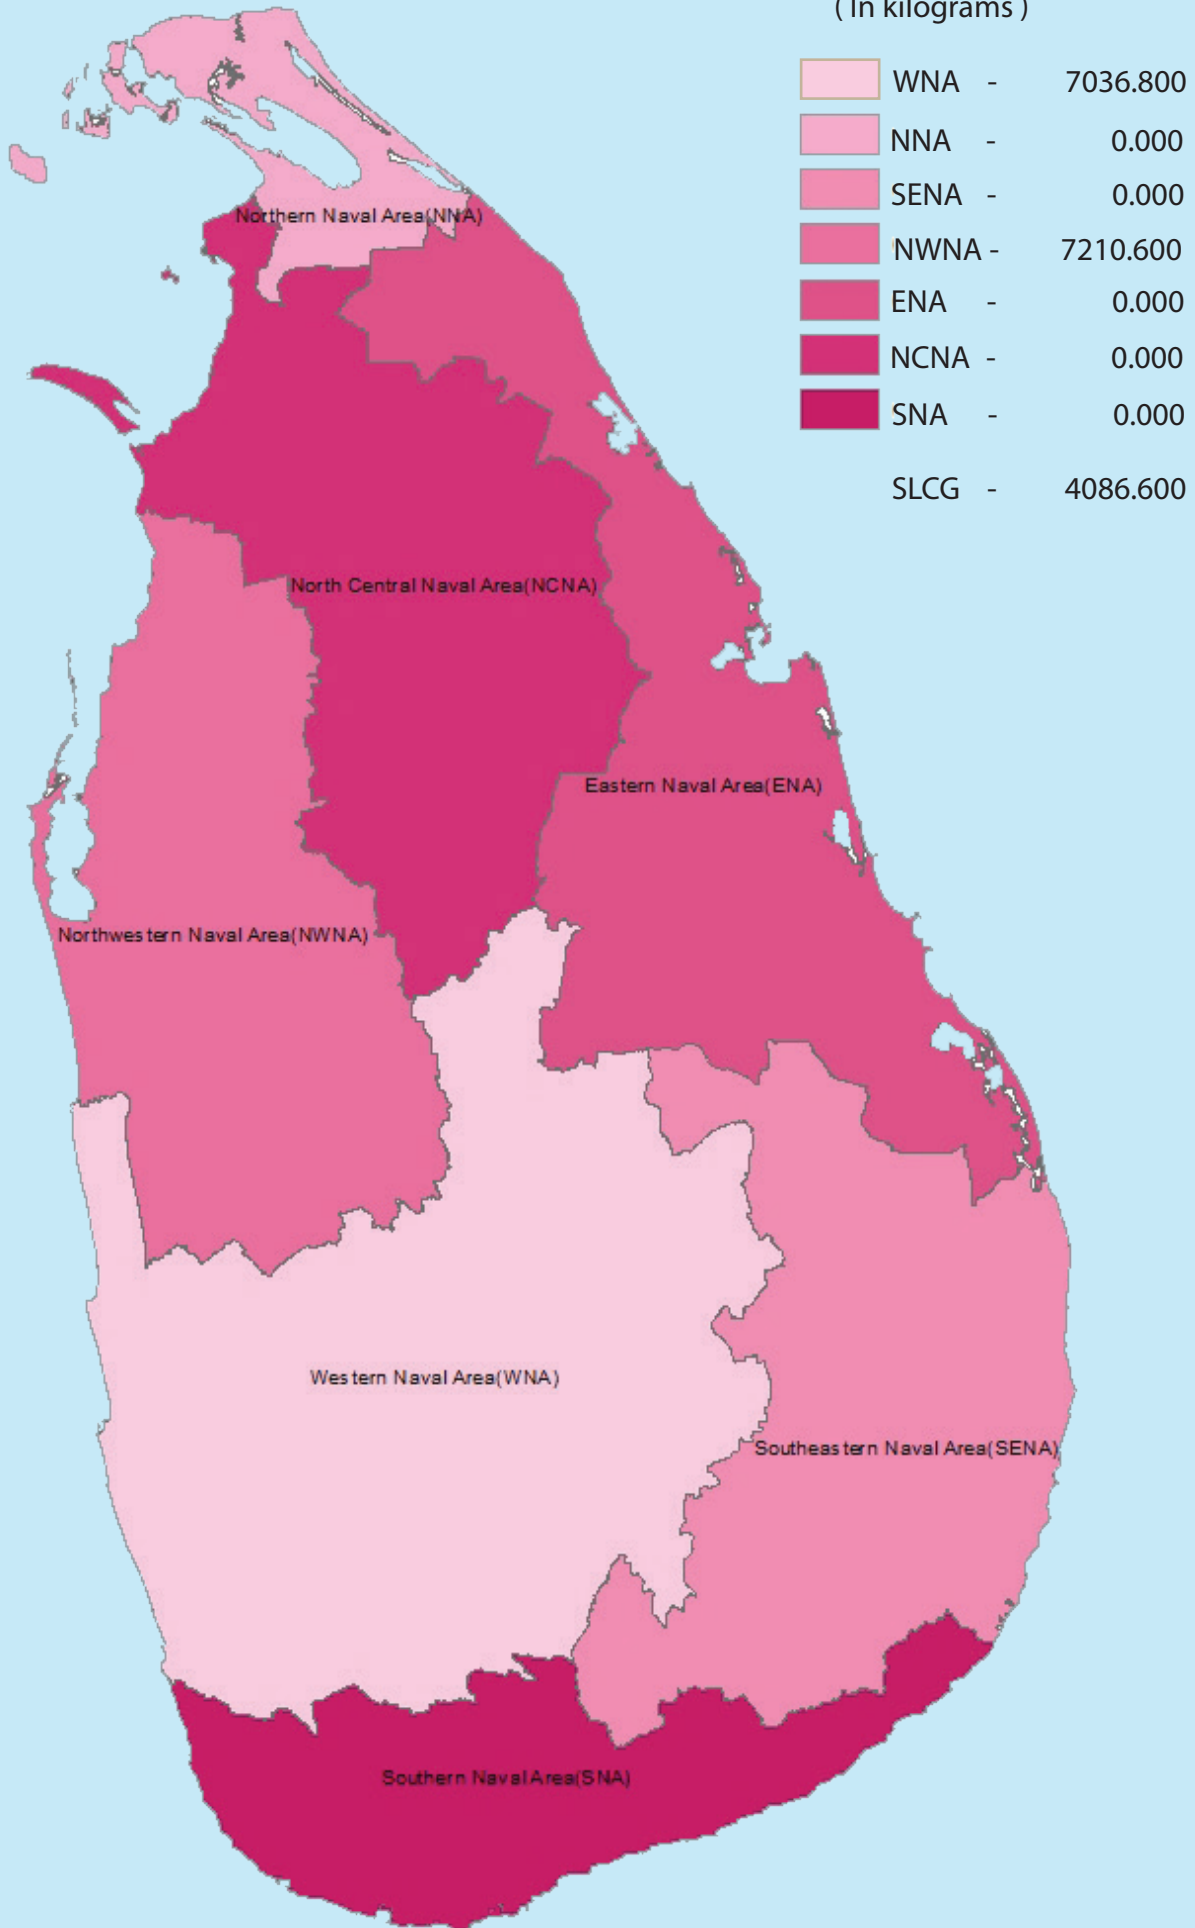

SEIZURE OF KENDU LEAVES

SEIZURE OF KENDU LEAVES FROM 2017 - 2026

2026

- 28 Incidents Reported
- 18334.00 kg Apprehended
- 26 Suspects Apprehended

AGE GROUP OF APPREHENDED SUSPECTS

* Age not specified - 00

No of persons

DISTRICTS TO WHICH THE SUSPECTS BELONG

AREA-WISE SEIZURE IN 2026

(In kilograms)

NATIONALITY OF SUSPECTS

FOREIGN
04

LOCAL
22

GENDER OF SUSPECTS

22

00

VEHICLE/VESSEL SEIZED

01

02

01

03

10

WHERE THE INCIDENTS REPORTED

Land

07

Beach

06

Sea

15