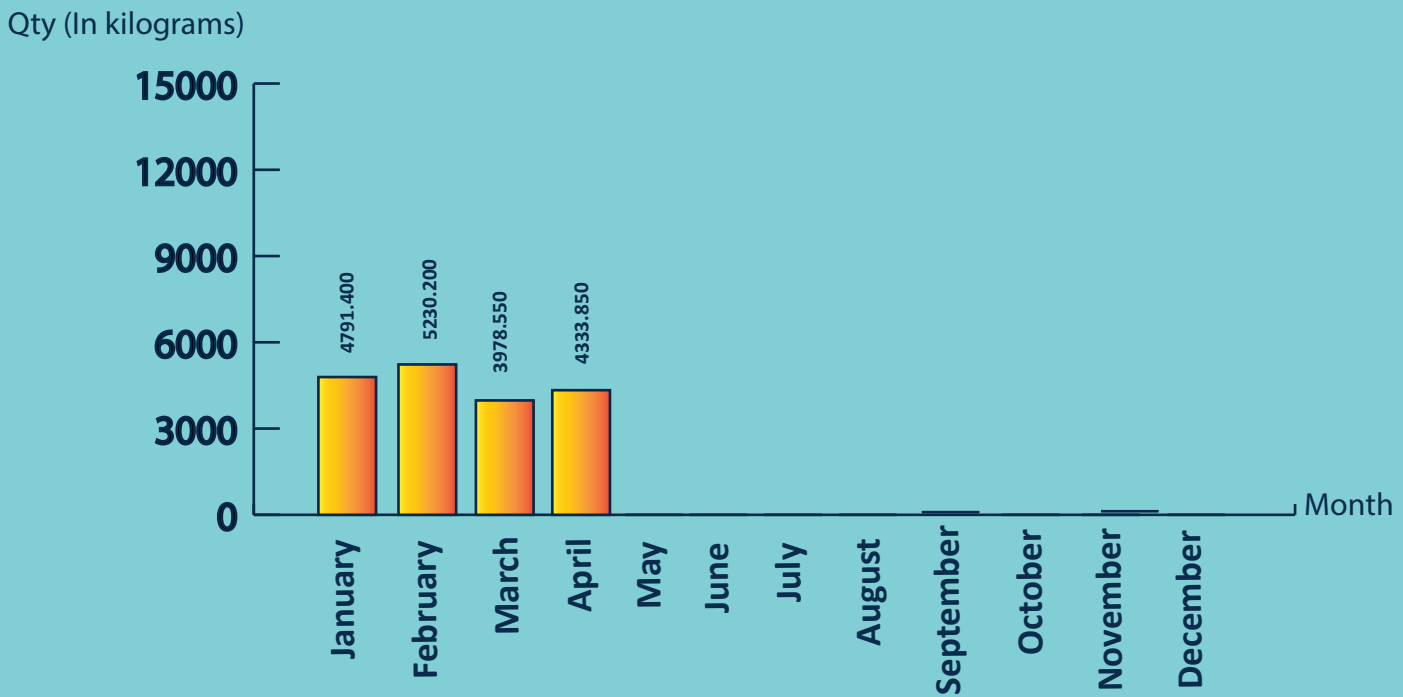

SEIZURE OF KENDU LEAVES

SEIZURE OF KENDU LEAVES FROM 2017 - 2026

2026

- 28 Incidents Reported
- 18334.00 kg Apprehended
- 26 Suspects Apprehended

AGE GROUP OF APPREHENDED SUSPECTS

* Age not specified - 00

No of persons

DISTRICTS TO WHICH THE SUSPECTS BELONG

AREA-WISE SEIZURE IN 2026

(In kilograms)

NATIONALITY OF SUSPECTS

FOREIGN
04

LOCAL
22

GENDER OF SUSPECTS

22