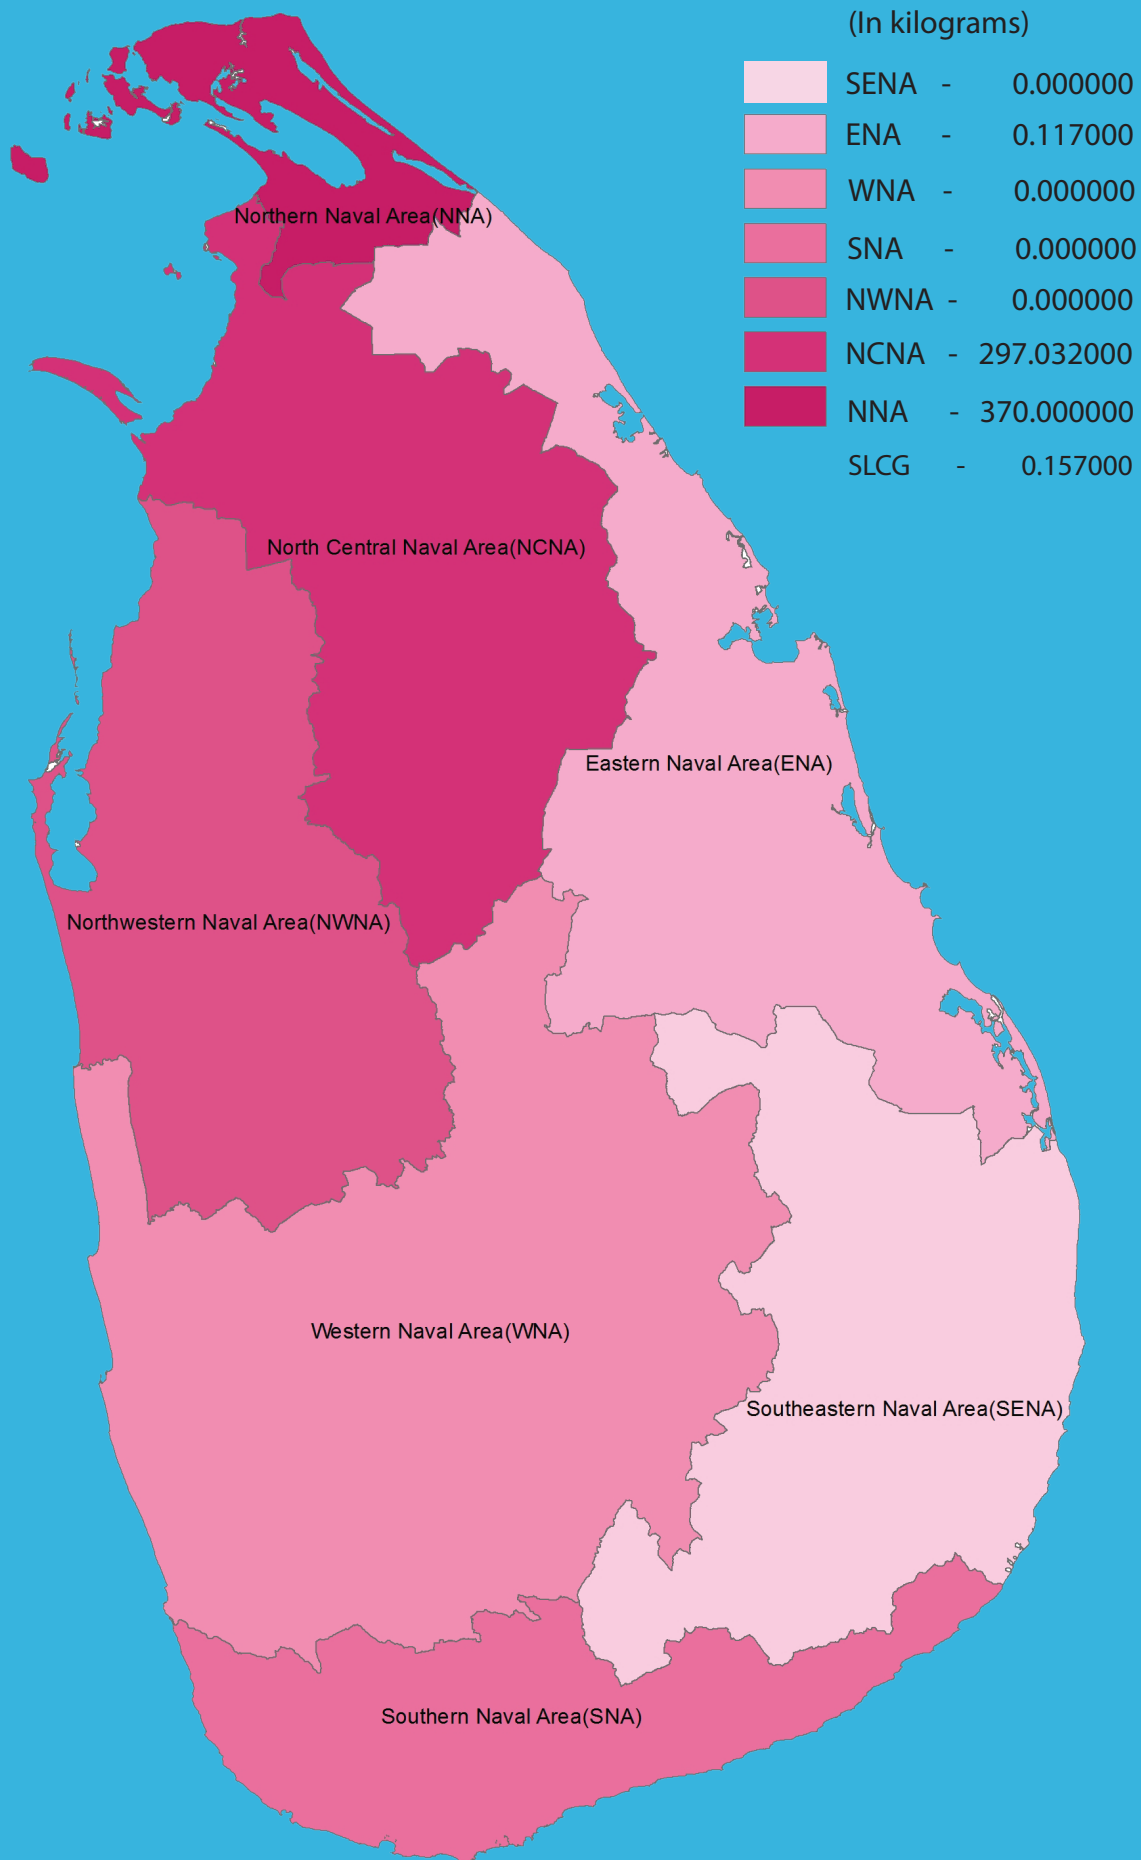

# AGE GROUP OF APPREHENDED SUSPECTS

No of persons

# DISTRICTS TO WHICH THE SUSPECTS BELONG

\* Indian - 00

# AREA WISE SEIZURE OF KERALA CANNABIS IN 2026

# NATIONALITY OF ARRESTED SUSPECTS

**FOREIGN**  
00

**LOCAL**  
13