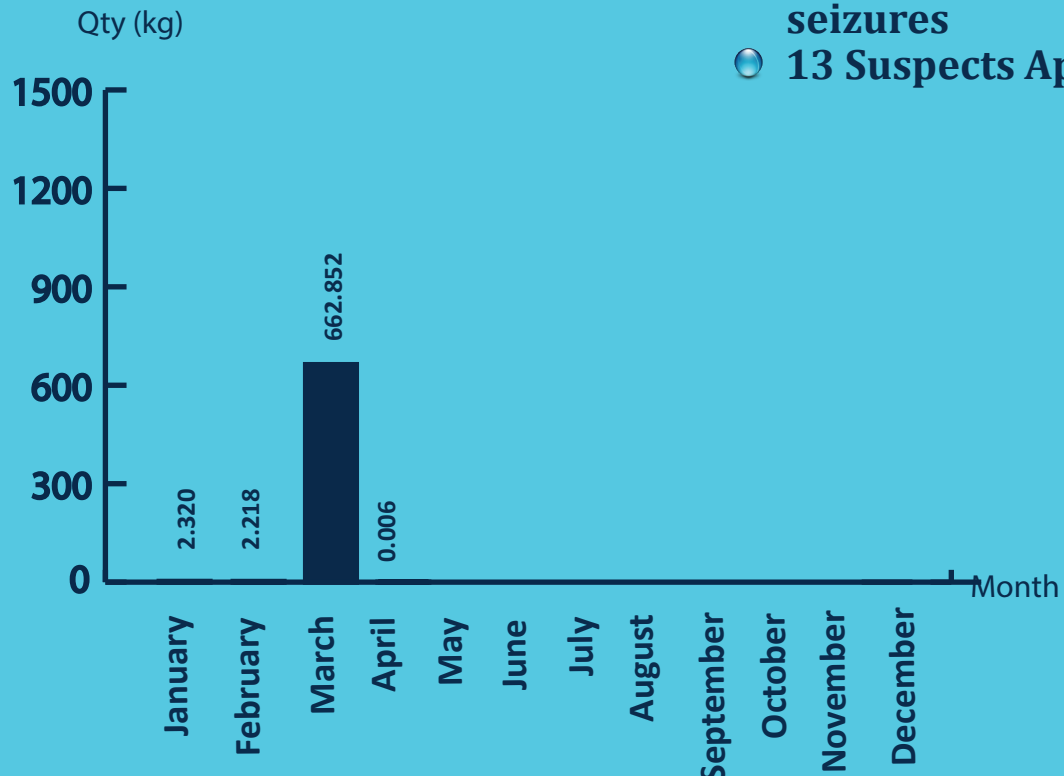

# SEIZURE OF KERALA CANNABIS

### 2026

- 12 Incidents Reported
- 667.305 kg of Kerala Cannabis seizures
- 13 Suspects Apprehended