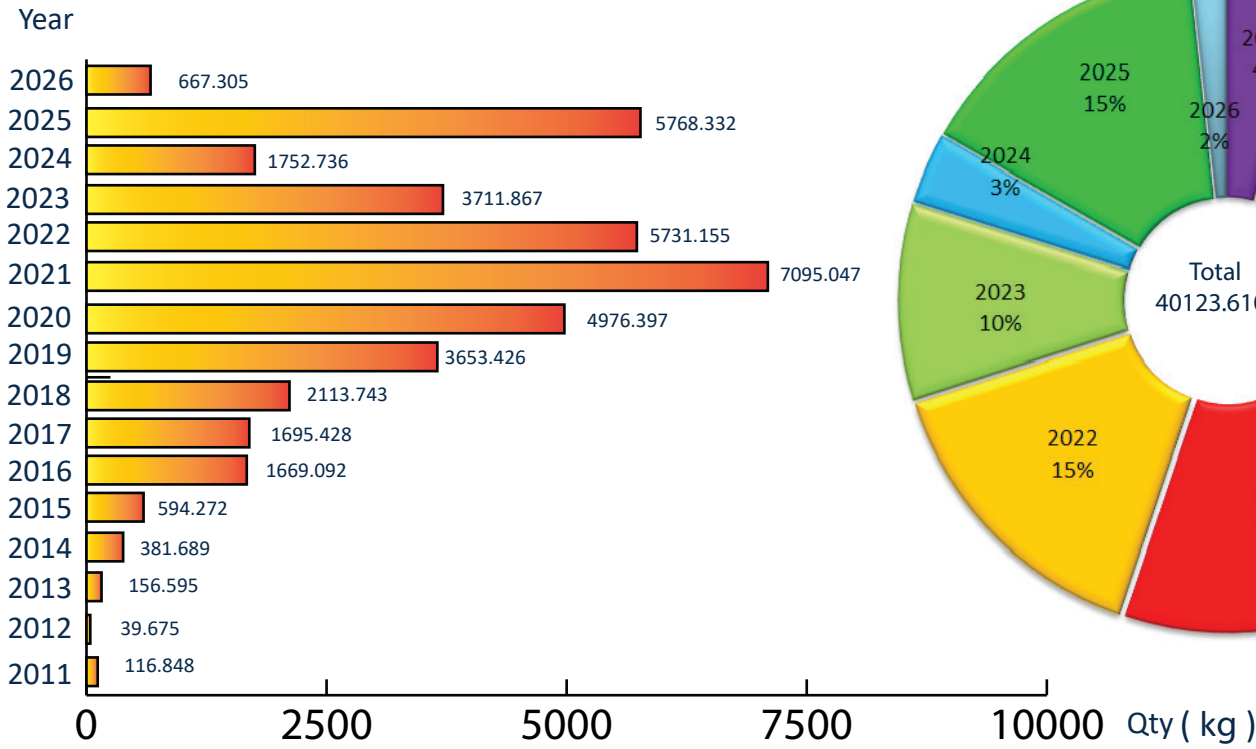

# SEIZURE OF KERALA CANNABIS

## 2011 - 2026

### 2026

- 12 Incidents Reported
- 667.305 kg of Kerala Cannabis seizures
- 13 Suspects Apprehended