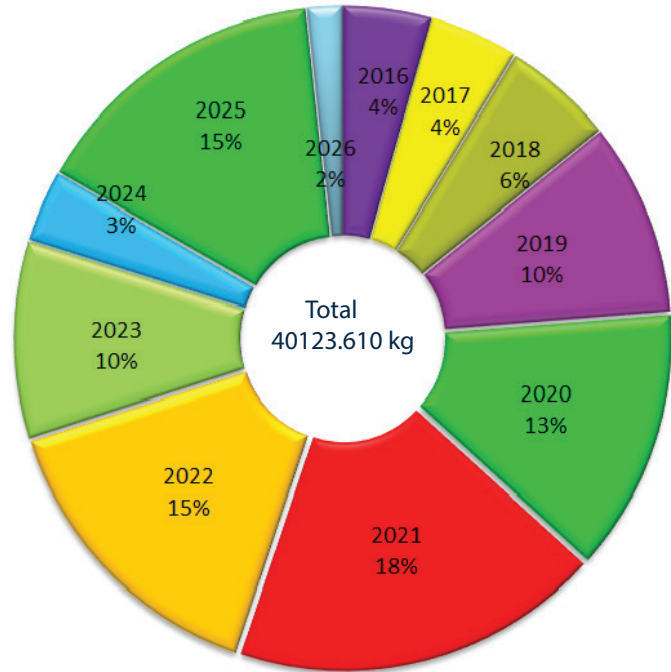

# SEIZURE OF KERALA CANNABIS

### 2026

- 12 Incidents Reported
- 667.305 kg of Kerala Cannabis seizures
- 13 Suspects Apprehended