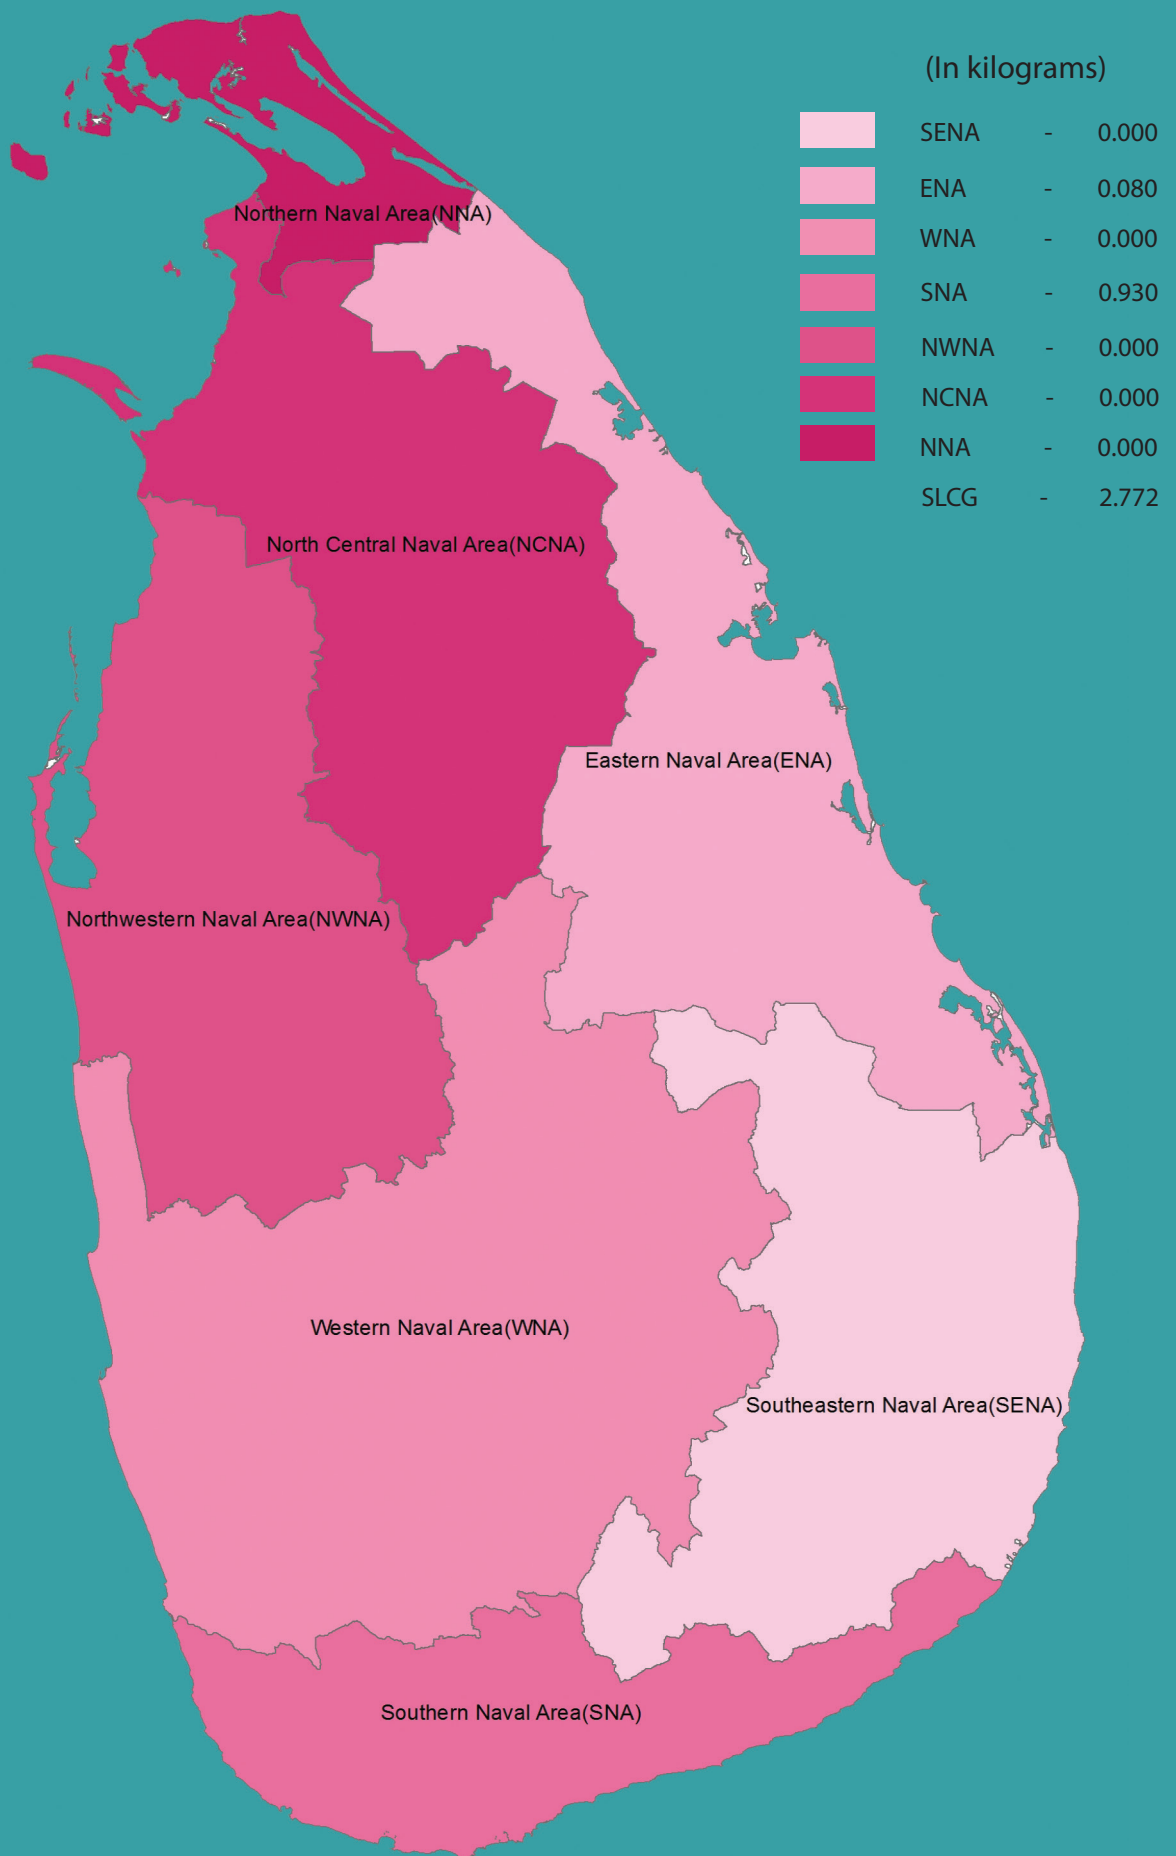

SEIZURE OF LOCAL CANNABIS

2013 - 2026

2026

Qty (In kilograms)

- 07 Incidents Reported
- 3.782 kg of Local Cannabis Rcovered
- 07 Suspects Apprehended

AGE DETAILS OF APPREHENDED SUSPECTS

No of persons

DISTRICTS TO WHICH THE SUSPECTS BELONG

AREA-WISE SEIZURE IN 2026

NATIONALITY OF SUSPECTS

FOREIGN
00

LOCAL
07

GENDER OF SUSPECTS

07

00

VEHICLE/VESSEL SEIZED

01

01

WHERE THE INCIDENTS REPORTED

Land

07

Beach

01

Sea