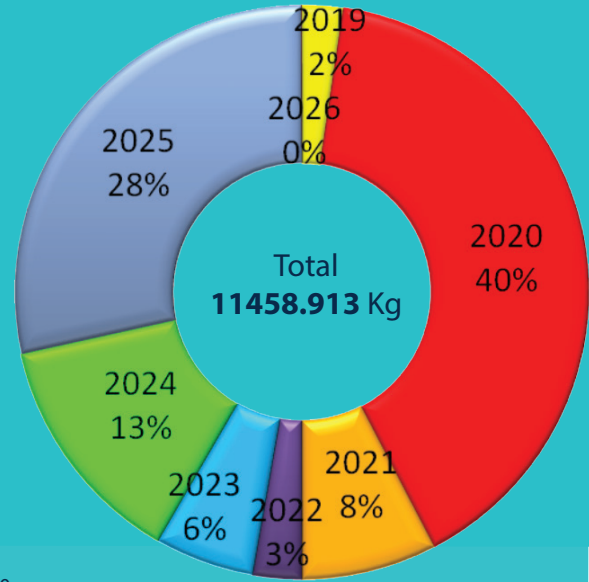

SEIZURE OF LOCAL CANNABIS

2013 - 2026

2026

Qty (In kilograms)

- 07 Incidents Reported
- 3.782 kg of Local Cannabis Rcovered
- 07 Suspects Apprehended

AGE DETAILS OF APPREHENDED SUSPECTS

No of persons

DISTRICTS TO WHICH THE SUSPECTS BELONG

AREA-WISE SEIZURE IN 2026

NATIONALITY OF SUSPECTS

FOREIGN
00

LOCAL
07

GENDER OF SUSPECTS

07

00

VEHICLE/VESSEL SEIZED