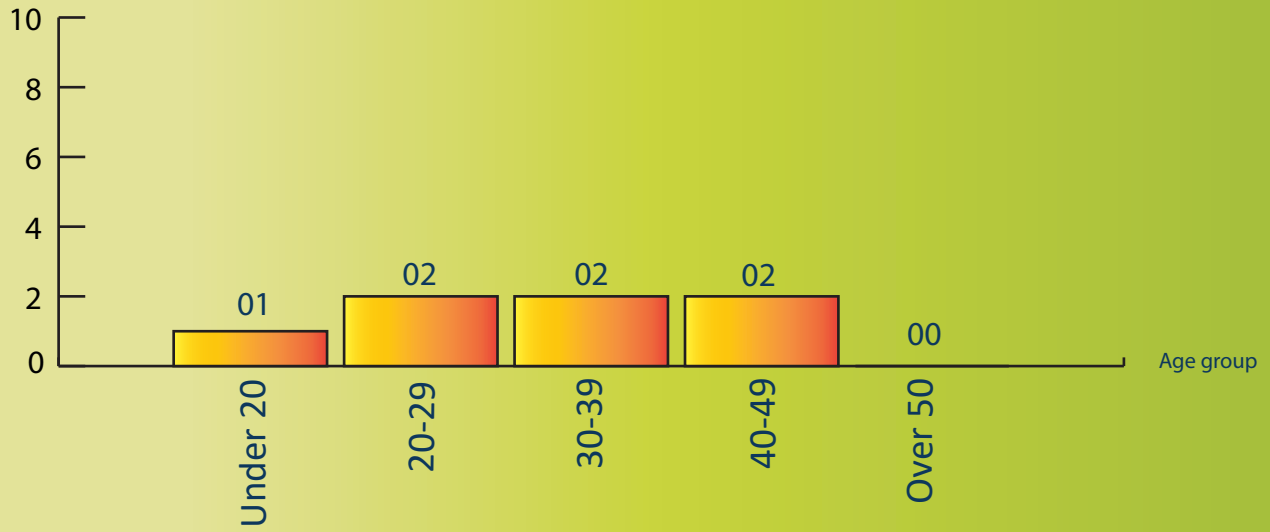

SEIZURE OF LOCAL CANNABIS

2013 - 2026

2026

Qty (In kilograms)

- 07 Incidents Reported
- 3.782 kg of Local Cannabis Rcovered
- 07 Suspects Apprehended

AGE DETAILS OF APPREHENDED SUSPECTS

No of persons

DISTRICTS TO WHICH THE SUSPECTS BELONG

AREA-WISE SEIZURE IN 2026

NATIONALITY OF SUSPECTS

FOREIGN
00

LOCAL
07

GENDER OF SUSPECTS

07

00

VEHICLE/VESSEL SEIZED