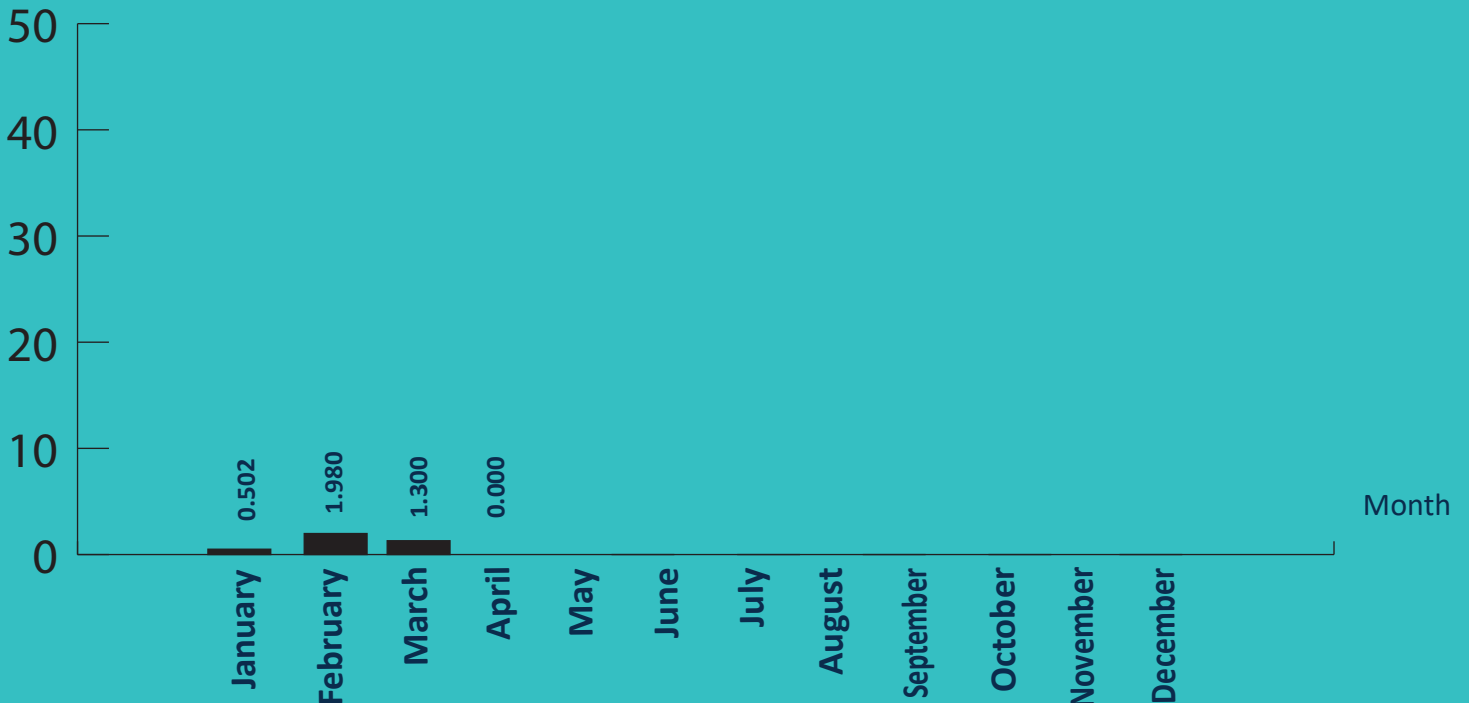

SEIZURE OF LOCAL CANNABIS

2013 - 2026

2026

Qty (In kilograms)

- 07 Incidents Reported
- 3.782 kg of Local Cannabis Rcovered
- 07 Suspects Apprehended

AGE DETAILS OF APPREHENDED SUSPECTS

No of persons

DISTRICTS TO WHICH THE SUSPECTS BELONG

AREA-WISE SEIZURE IN 2026

NATIONALITY OF SUSPECTS

FOREIGN
00

LOCAL
07

GENDER OF SUSPECTS

07

00

VEHICLE/VESSEL SEIZED