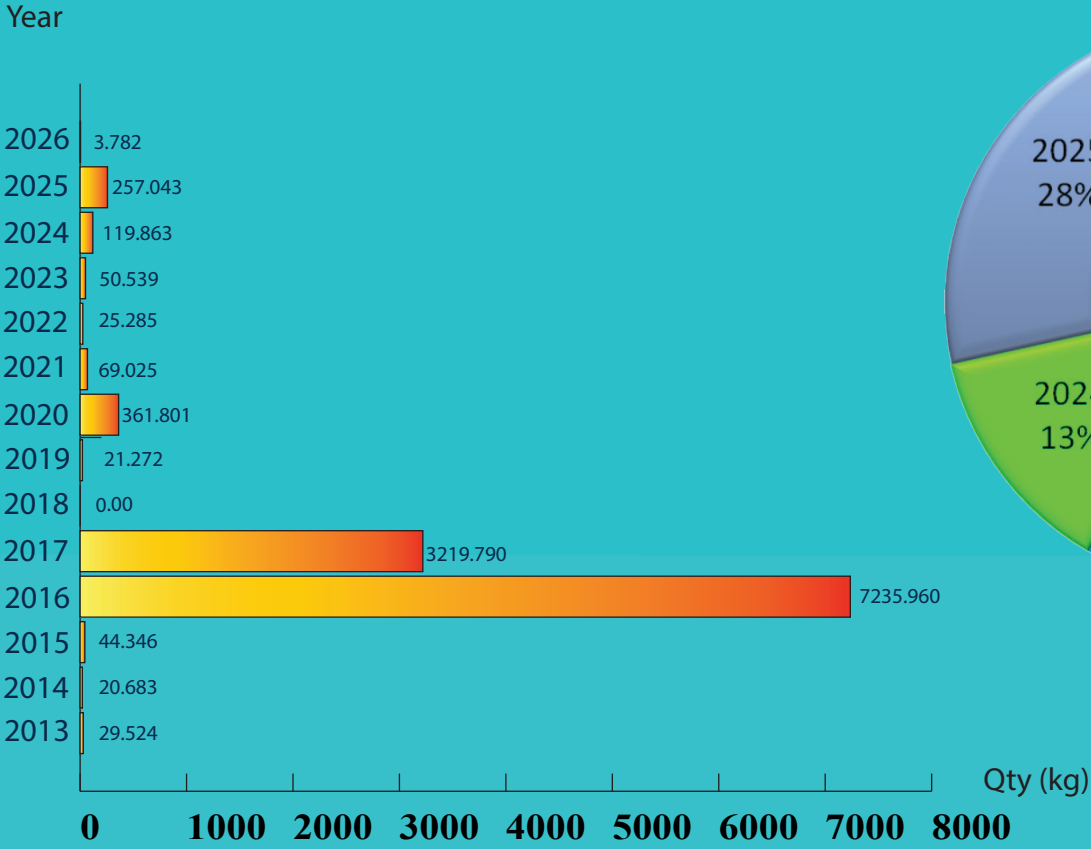

SEIZURE OF LOCAL CANNABIS

2013 - 2026

2026

Qty (In kilograms)

- 07 Incidents Reported
- 3.782 kg of Local Cannabis Rcovered
- 07 Suspects Apprehended

AGE DETAILS OF APPREHENDED SUSPECTS

No of persons

DISTRICTS TO WHICH THE SUSPECTS BELONG

AREA-WISE SEIZURE IN 2026

NATIONALITY OF SUSPECTS

FOREIGN
00

LOCAL
07

GENDER OF SUSPECTS

07

00

VEHICLE/VESSEL SEIZED