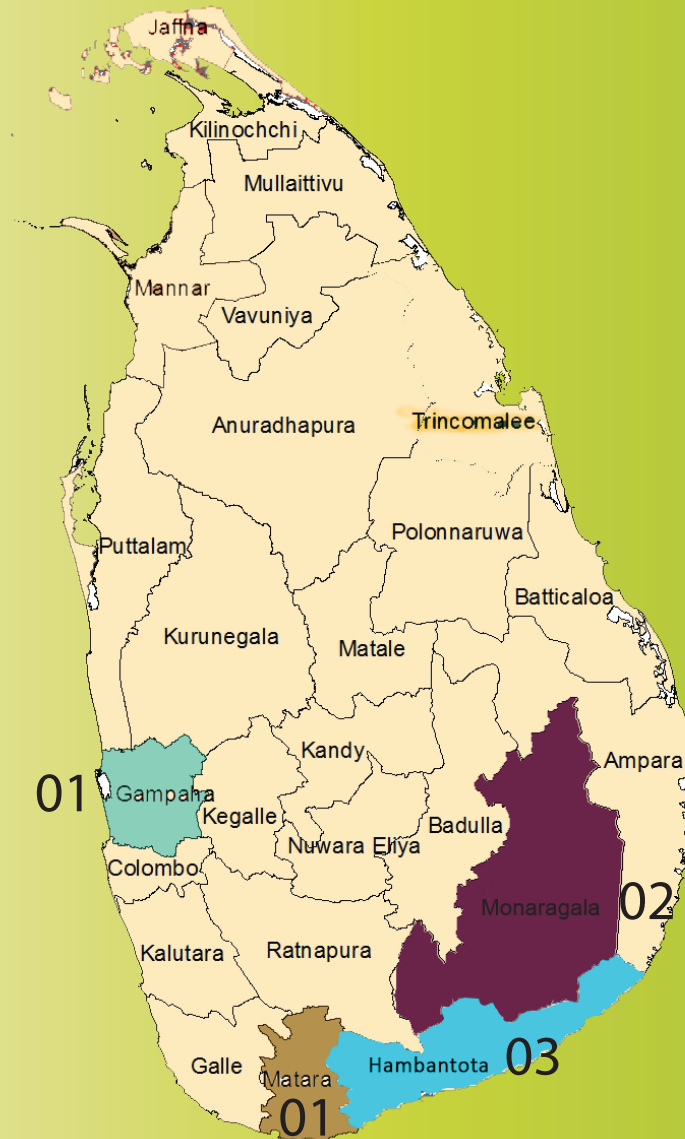

SEIZURE OF LOCAL CANNABIS

2013 - 2026

2026

Qty (In kilograms)

- 07 Incidents Reported
- 3.782 kg of Local Cannabis Rcovered
- 07 Suspects Apprehended

AGE DETAILS OF APPREHENDED SUSPECTS

No of persons

DISTRICTS TO WHICH THE SUSPECTS BELONG

AREA-WISE SEIZURE IN 2026

NATIONALITY OF SUSPECTS

FOREIGN
00

LOCAL
07

GENDER OF SUSPECTS

07

00

VEHICLE/VESSEL SEIZED

01

01

WHERE THE INCIDENTS REPORTED

Land

07

Beach

01

Sea