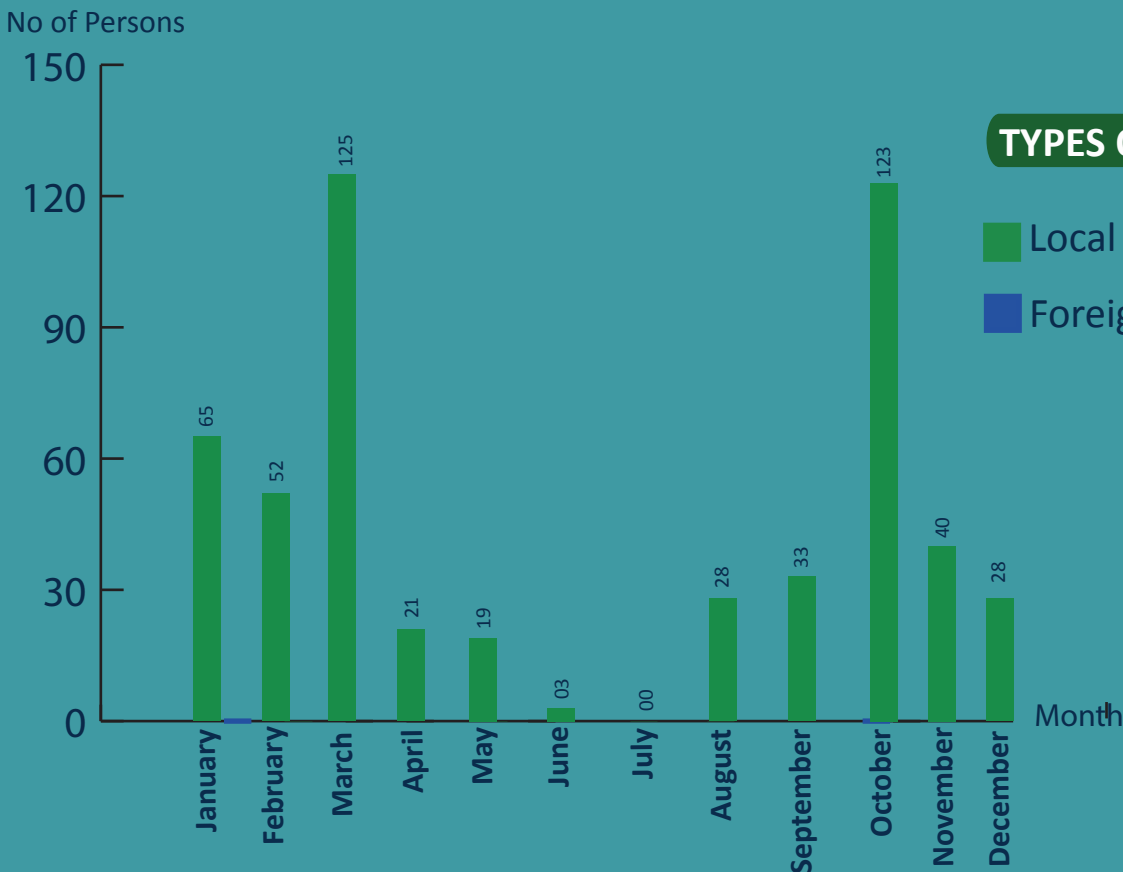

# ILLEGAL, UNREPORTED AND UNREGULATED FISHING (IUU FISHING)

## NO OF SUSPECTS APPREHENDED 2013-2022

## NO OF SUSPECTS APPREHENDED IN 2022

## IN KILOGRAMS