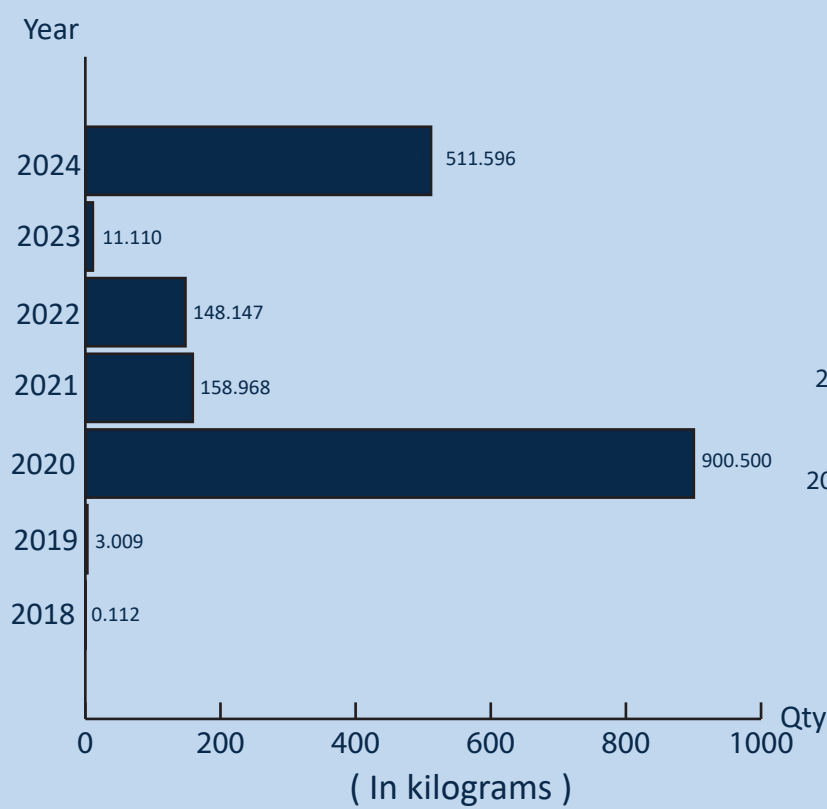

### SEIZURE OF CRYSTAL METHAMPHETAMINE(ICE) FROM 2018-2024

### 2024

- 29 Incidents Reported
- 511.596132 kg of ICE Apprehended
- 38 Suspects Apprehended