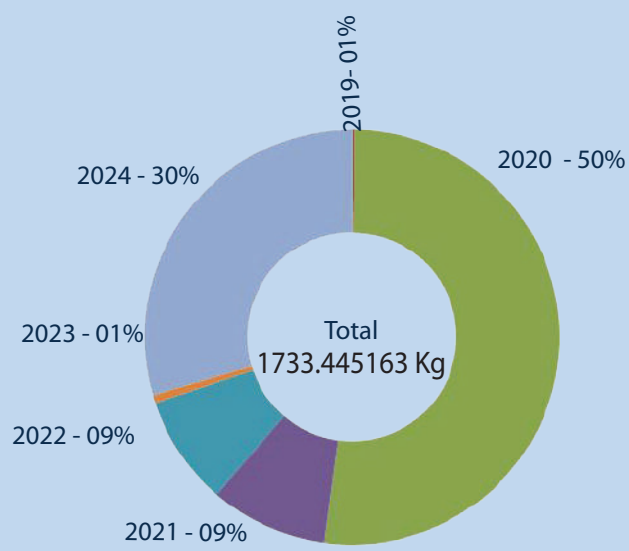

### SEIZURE OF CRYSTAL METHAMPHETAMINE(ICE) FROM 2018-2024

### 2024

- 29 Incidents Reported
- 511.596132 kg of ICE Apprehended
- 38 Suspects Apprehended