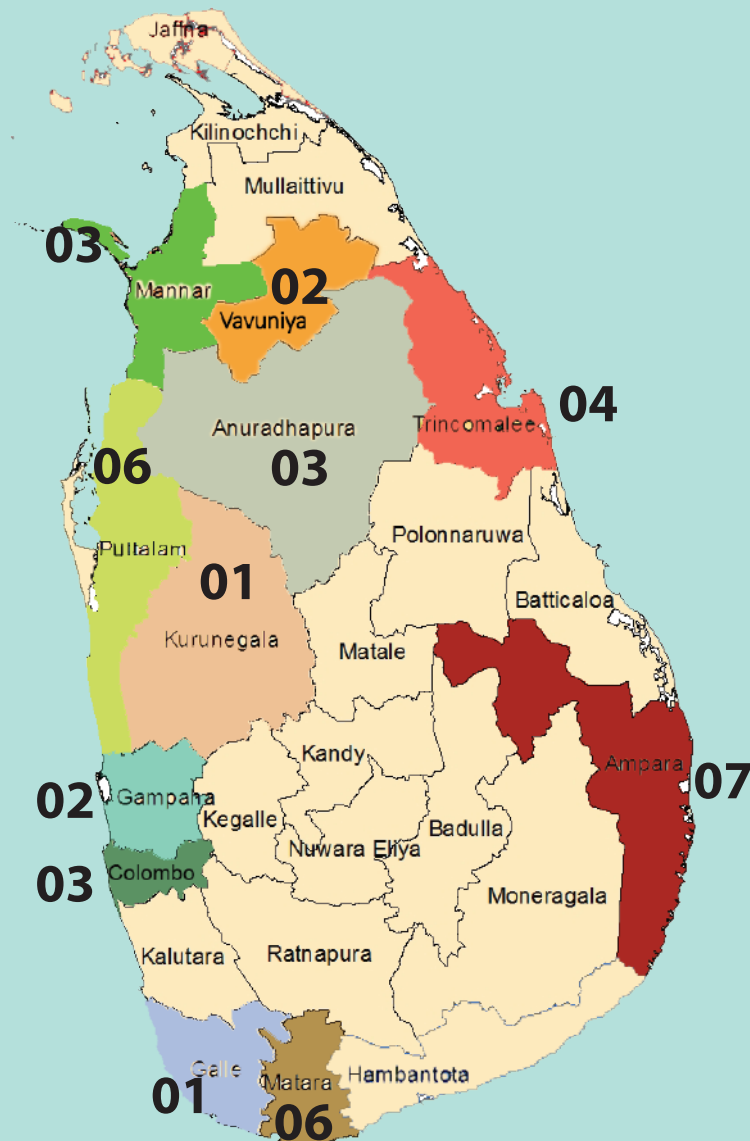

### 2024

- 29 Incidents Reported
- 511.596132 kg of ICE Apprehended
- 38 Suspects Apprehended

# DISTRICTS TO WHICH THE SUSPECTS BELONG

## NATIONALITY OF SUSPECTS

## WHERE THE INCIDENTS REPORTED

Land

25

Beach

01

Sea

03