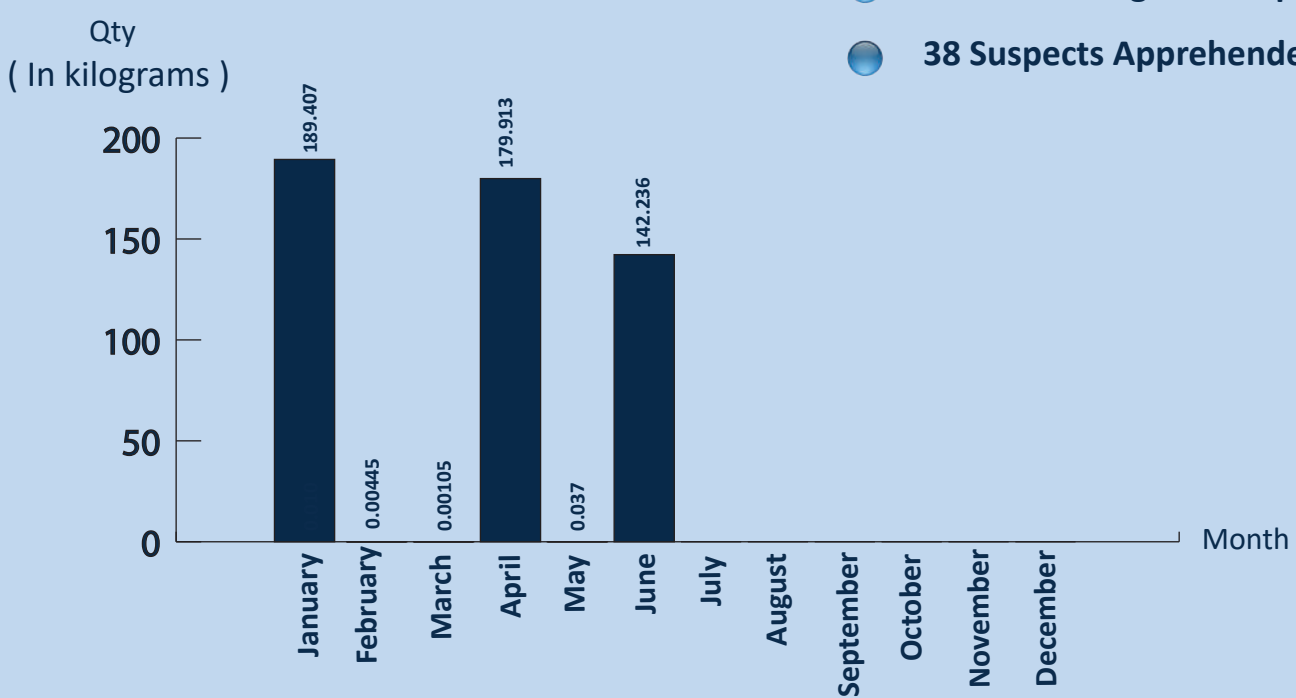

### SEIZURE OF CRYSTAL METHAMPHETAMINE(ICE) FROM 2018-2024

### 2024

- 29 Incidents Reported
- 511.596132 kg of ICE Apprehended
- 38 Suspects Apprehended