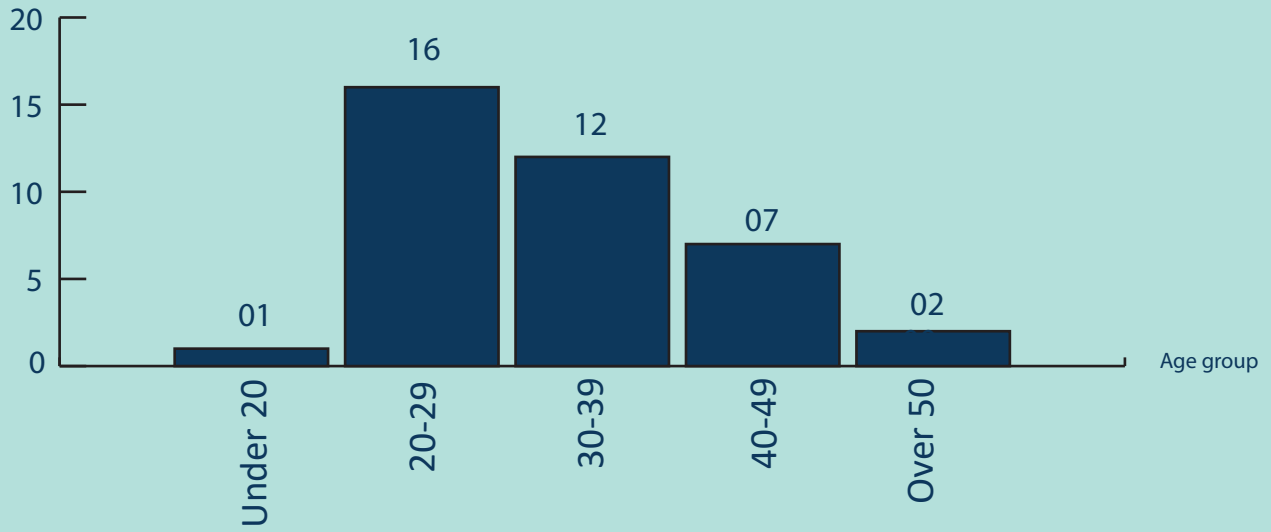

### SEIZURE OF CRYSTAL METHAMPHETAMINE(ICE) FROM 2018-2024

### 2024

- 29 Incidents Reported
- 511.596132 kg of ICE Apprehended
- 38 Suspects Apprehended

# AGE GROUP OF APPREHENDED SUSPECTS

No of persons