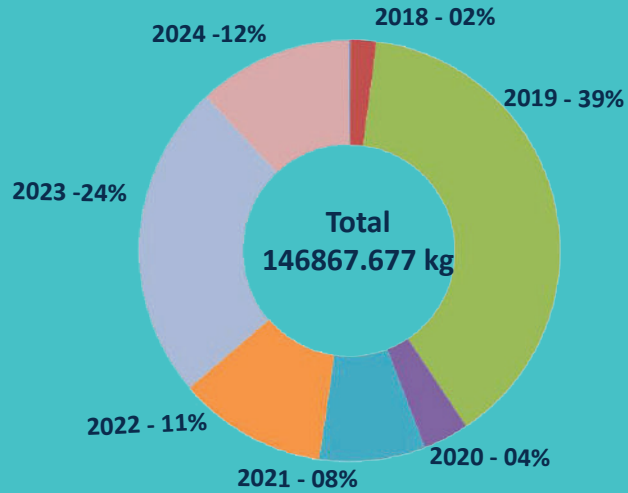

SEIZURE OF KENDU LEAVES

Sri Lanka Navy

SEIZURE OF KENDU LEAVES FROM 2017 - 2024

2024

- 24 Incidents Reported
- 18086.750 kg Apprehended
- 15 Suspects Apprehended

AGE GROUP OF APPREHENDED SUSPECTS

No of persons

* Age not specified - 00

DISTRICTS TO WHICH THE SUSPECTS BELONG

* Indian - 00

AREA-WISE SEIZURE IN 2024

(In kilograms)

NATIONALITY OF SUSPECTS

FOREIGN
00

LOCAL
15