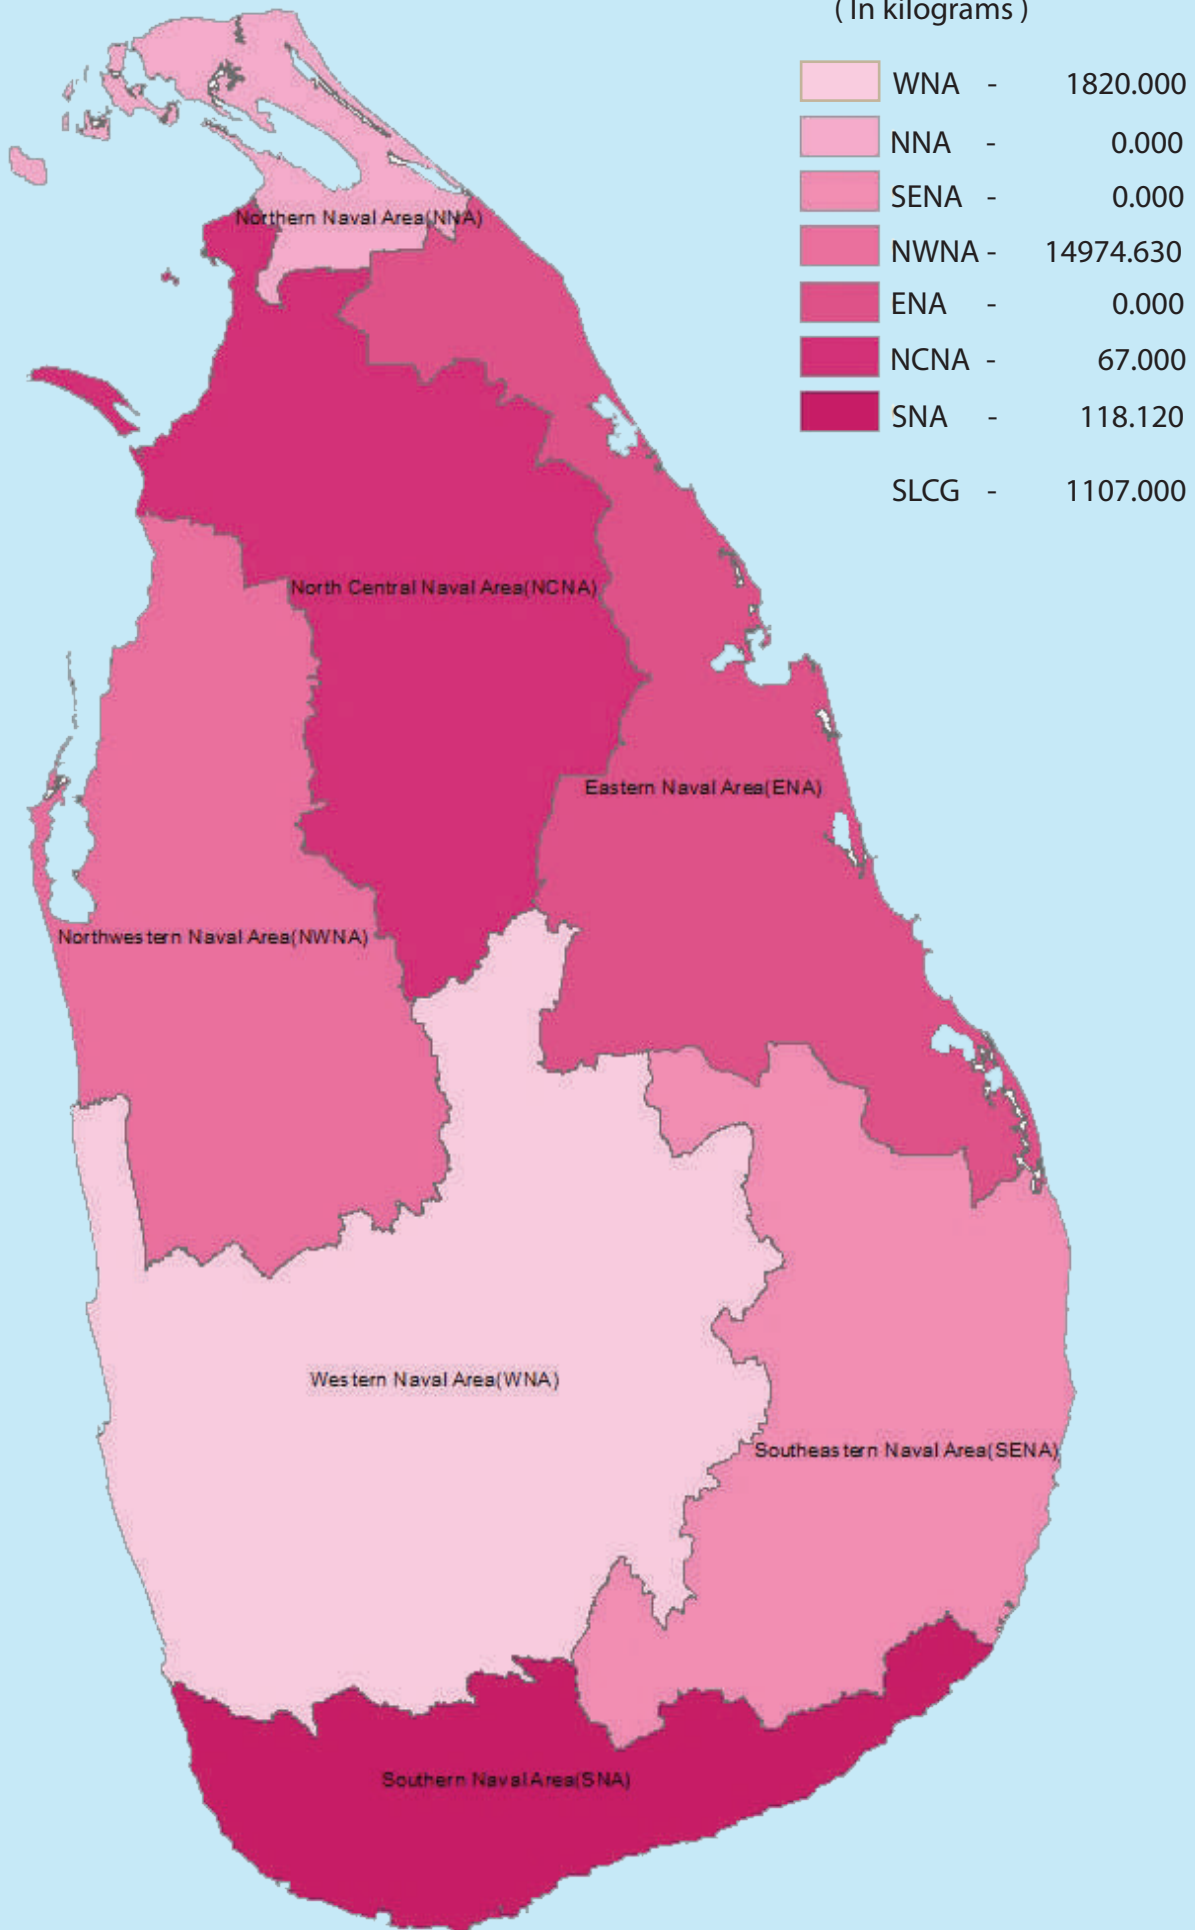

SEIZURE OF KENDU LEAVES

Sri Lanka Navy

SEIZURE OF KENDU LEAVES FROM 2017 - 2024

2024

- 24 Incidents Reported
- 18086.750 kg Apprehended
- 15 Suspects Apprehended

AGE GROUP OF APPREHENDED SUSPECTS

No of persons

* Age not specified - 00

DISTRICTS TO WHICH THE SUSPECTS BELONG

* Indian - 00

AREA-WISE SEIZURE IN 2024

(In kilograms)

NATIONALITY OF SUSPECTS

FOREIGN
00

LOCAL
15

GENDER OF SUSPECTS

15

00

VEHICLE/VESSEL SEIZED

02

01

00

01

07

WHERE THE INCIDENTS REPORTED

Land

02

Beach

14

Sea

08