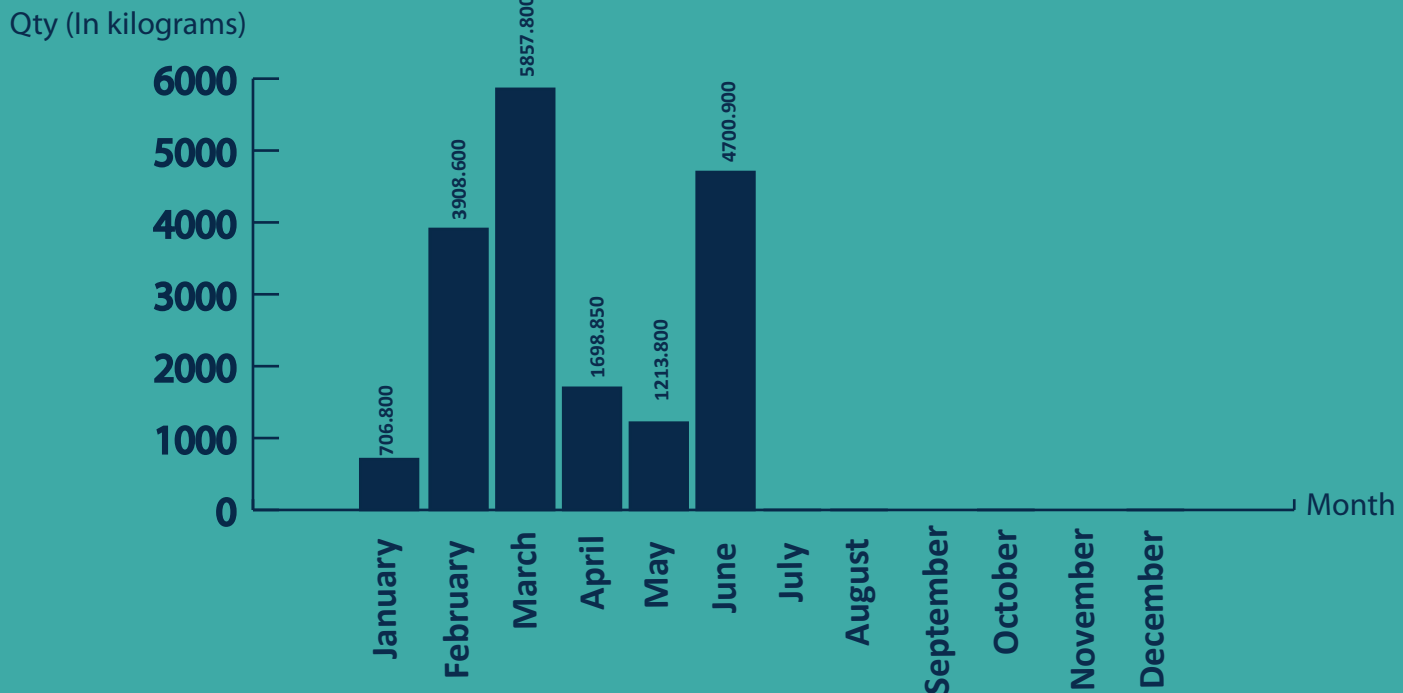

SEIZURE OF KENDU LEAVES

Sri Lanka Navy

SEIZURE OF KENDU LEAVES FROM 2017 - 2024

2024

- 24 Incidents Reported
- 18086.750 kg Apprehended
- 15 Suspects Apprehended

AGE GROUP OF APPREHENDED SUSPECTS

No of persons

* Age not specified - 00

DISTRICTS TO WHICH THE SUSPECTS BELONG

* Indian - 00

AREA-WISE SEIZURE IN 2024

(In kilograms)

NATIONALITY OF SUSPECTS

FOREIGN
00

LOCAL
15

GENDER OF SUSPECTS

15

00

VEHICLE/VESSEL SEIZED

02

01

00

01