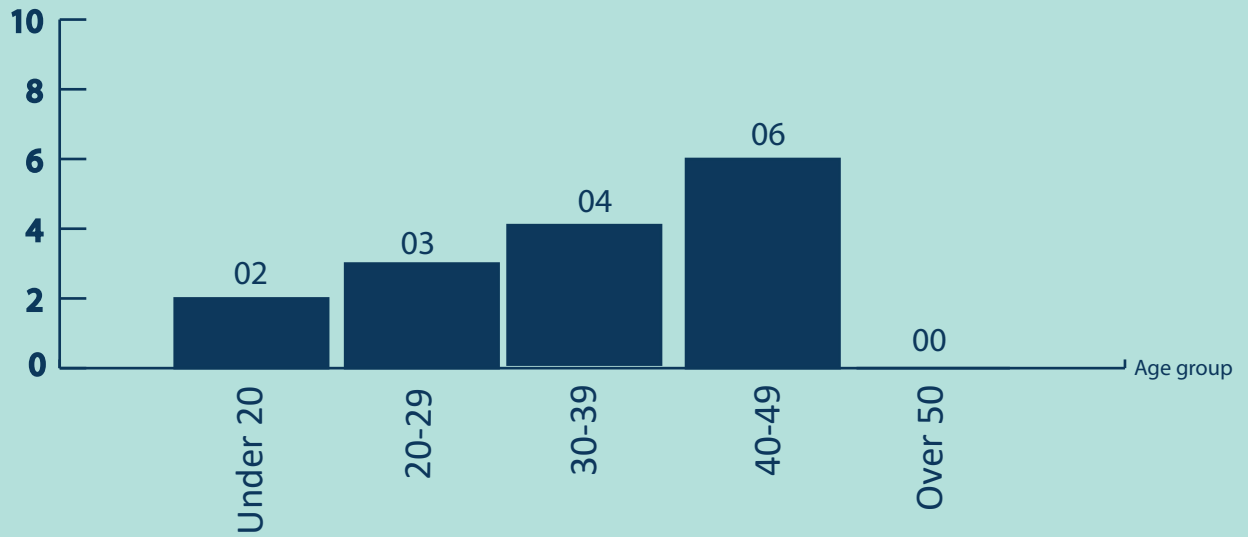

SEIZURE OF KENDU LEAVES

Sri Lanka Navy

SEIZURE OF KENDU LEAVES FROM 2017 - 2024

2024

- 24 Incidents Reported
- 18086.750 kg Apprehended
- 15 Suspects Apprehended

AGE GROUP OF APPREHENDED SUSPECTS

No of persons

* Age not specified - 00

DISTRICTS TO WHICH THE SUSPECTS BELONG

* Indian - 00

AREA-WISE SEIZURE IN 2024

(In kilograms)

NATIONALITY OF SUSPECTS

FOREIGN
00

LOCAL
15