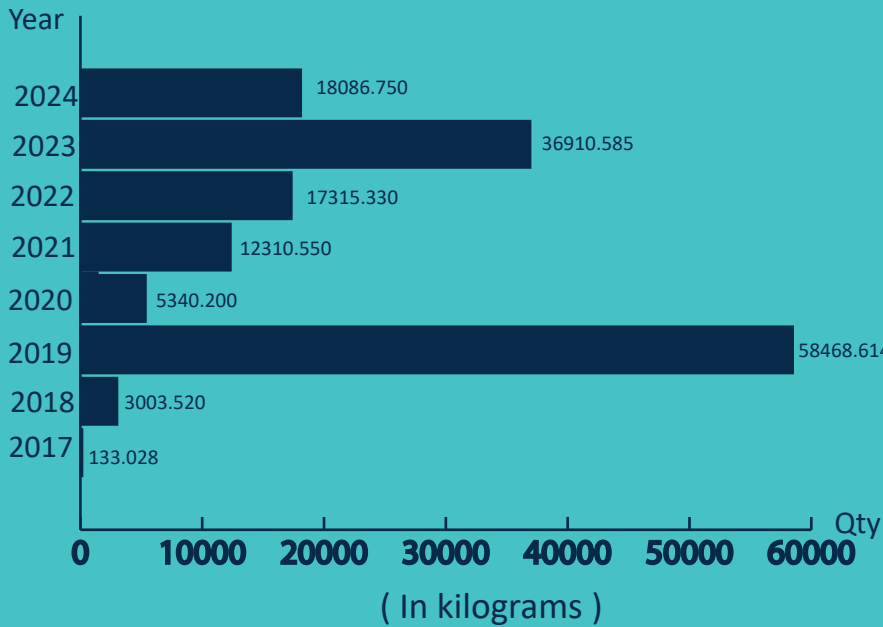

SEIZURE OF KENDU LEAVES

Sri Lanka Navy

SEIZURE OF KENDU LEAVES FROM 2017 - 2024

2024

- 24 Incidents Reported
- 18086.750 kg Apprehended
- 15 Suspects Apprehended

AGE GROUP OF APPREHENDED SUSPECTS

No of persons

* Age not specified - 00

DISTRICTS TO WHICH THE SUSPECTS BELONG

* Indian - 00

AREA-WISE SEIZURE IN 2024

(In kilograms)

NATIONALITY OF SUSPECTS

FOREIGN
00

LOCAL
15