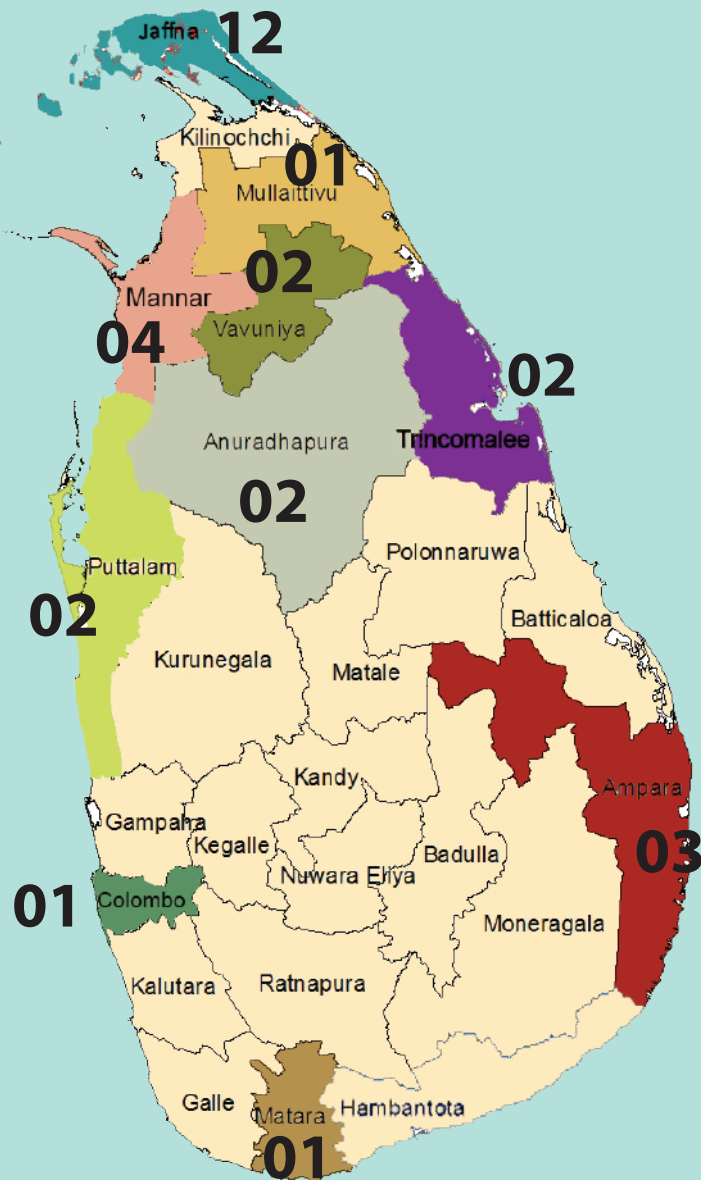

SEIZURE OF KERALA CANNABIS

2011 - 2024

2024

- 31 Incidents Reported
- 665.243240 kg of Kerala Cannabis Apprehended
- 30 Suspects Apprehended

AGE GROUP OF APPREHENDED SUSPECTS

DISTRICTS TO WHICH THE SUSPECTS BELONG

* Indian - 00

AREA WISE SEIZURE IN 2024

(In kilograms)

SENA	-	0.323000
ENA	-	27.189600
WNA	-	0.019640
SNA	-	0.000000
NWNA	-	11.500000
NCNA	-	2.025000
NNA	-	624.186000
SLCG	-	0.000000

NATIONALITY OF SUSPECTS

00

06

03

00

01

WHERE THE INCIDENTS REPORTED

Land

22

Beach

07

Sea

02