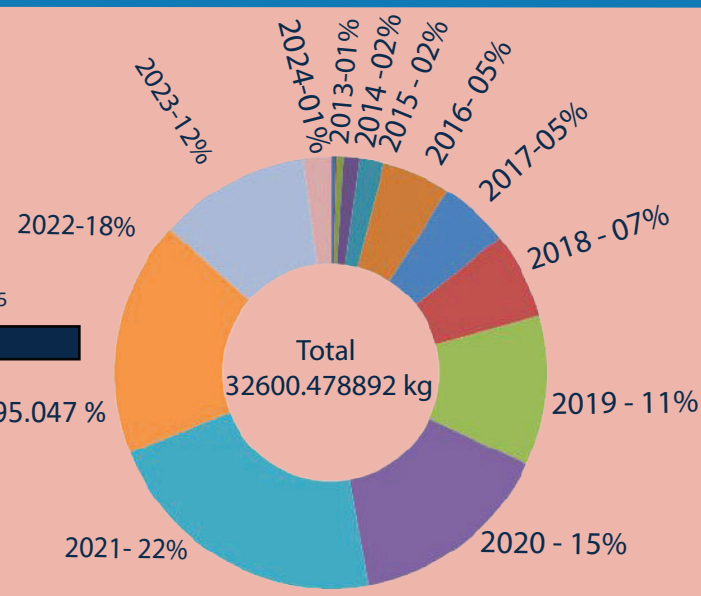

SEIZURE OF KERALA CANNABIS

2011 - 2024

2024

- 31 Incidents Reported
- 665.243240 kg of Kerala Cannabis Apprehended
- 30 Suspects Apprehended

AGE GROUP OF APPREHENDED SUSPECTS

DISTRICTS TO WHICH THE SUSPECTS BELONG

* Indian - 00

AREA WISE SEIZURE IN 2024

(In kilograms)

SENA	-	0.323000
ENA	-	27.189600
WNA	-	0.019640
SNA	-	0.000000
NWNA	-	11.500000
NCNA	-	2.025000
NNA	-	624.186000
SLCG	-	0.000000

NATIONALITY OF SUSPECTS