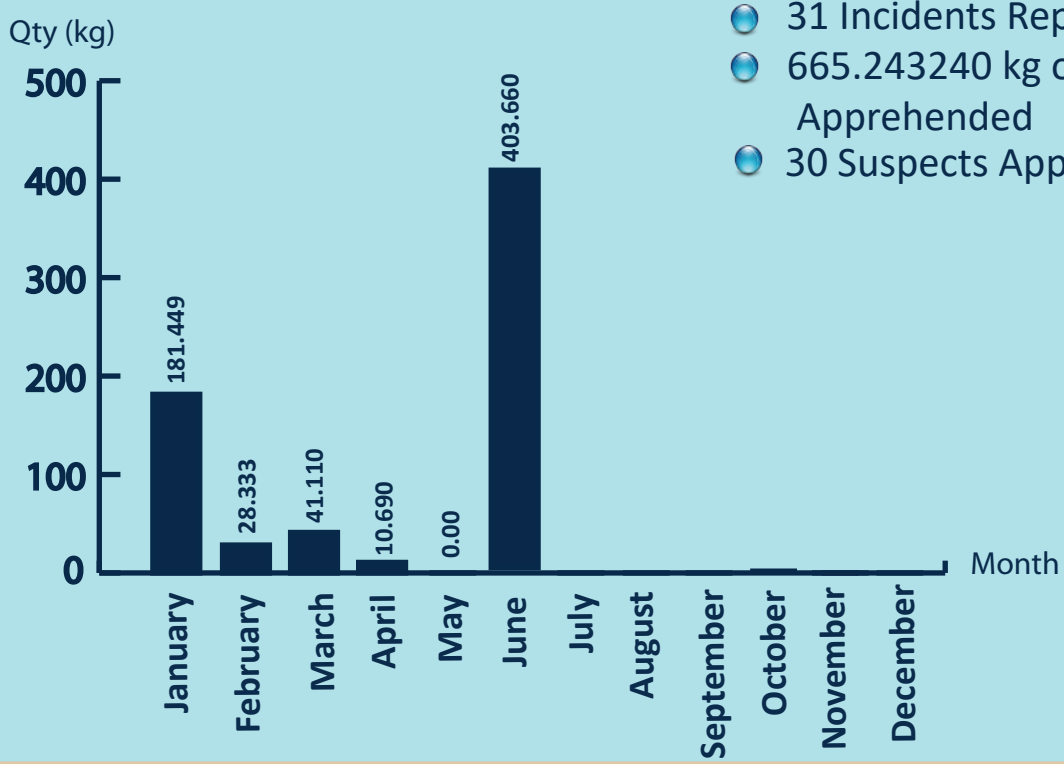

SEIZURE OF KERALA CANNABIS

2011 - 2024

2024

- 31 Incidents Reported
- 665.243240 kg of Kerala Cannabis Apprehended
- 30 Suspects Apprehended

AGE GROUP OF APPREHENDED SUSPECTS

DISTRICTS TO WHICH THE SUSPECTS BELONG

* Indian - 00

AREA WISE SEIZURE IN 2024

(In kilograms)

SENA	-	0.323000
ENA	-	27.189600
WNA	-	0.019640
SNA	-	0.000000
NWNA	-	11.500000
NCNA	-	2.025000
NNA	-	624.186000
SLCG	-	0.000000

NATIONALITY OF SUSPECTS

00

06

03

00

01

WHERE THE INCIDENTS REPORTED

Land

22