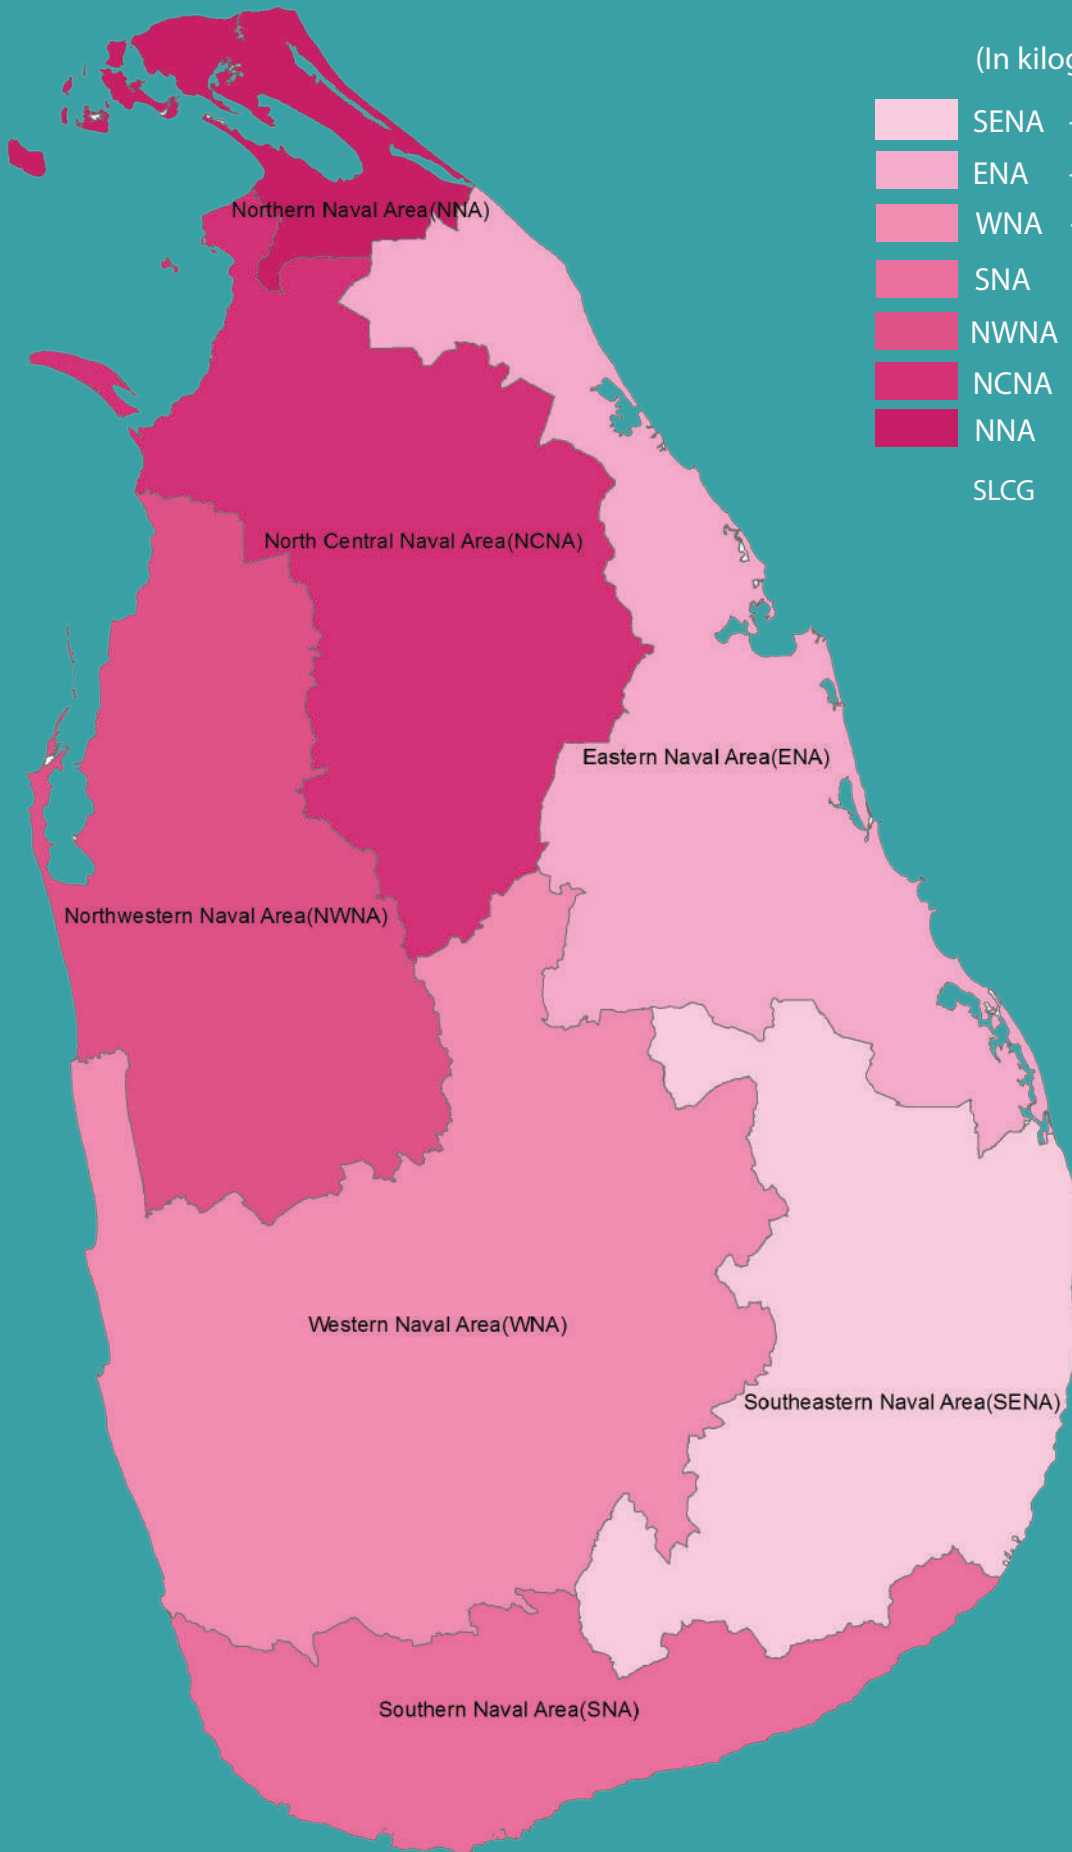

SEIZURE OF KERALA CANNABIS

2011 - 2024

2024

- 31 Incidents Reported
- 665.243240 kg of Kerala Cannabis Apprehended
- 30 Suspects Apprehended

AGE GROUP OF APPREHENDED SUSPECTS

DISTRICTS TO WHICH THE SUSPECTS BELONG

* Indian - 00

AREA WISE SEIZURE IN 2024

(In kilograms)

SENA	-	0.323000
ENA	-	27.189600
WNA	-	0.019640
SNA	-	0.000000
NWNA	-	11.500000
NCNA	-	2.025000
NNA	-	624.186000
SLCG	-	0.000000

NATIONALITY OF SUSPECTS

00

06

03

00

01

WHERE THE INCIDENTS REPORTED

Land

22

Beach

07

Sea

02