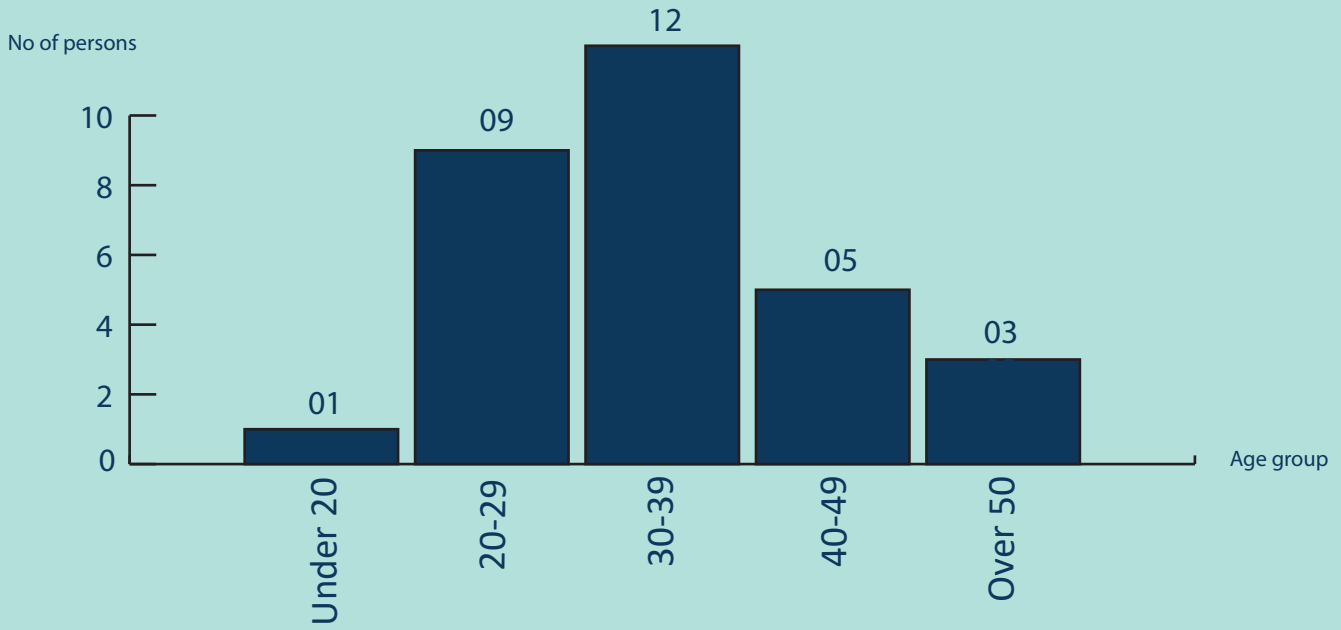

SEIZURE OF KERALA CANNABIS

2011 - 2024

2024

- 31 Incidents Reported
- 665.243240 kg of Kerala Cannabis Apprehended
- 30 Suspects Apprehended

AGE GROUP OF APPREHENDED SUSPECTS

DISTRICTS TO WHICH THE SUSPECTS BELONG

* Indian - 00

AREA WISE SEIZURE IN 2024

(In kilograms)

SENA	-	0.323000
ENA	-	27.189600
WNA	-	0.019640
SNA	-	0.000000
NWNA	-	11.500000
NCNA	-	2.025000
NNA	-	624.186000
SLCG	-	0.000000

NATIONALITY OF SUSPECTS