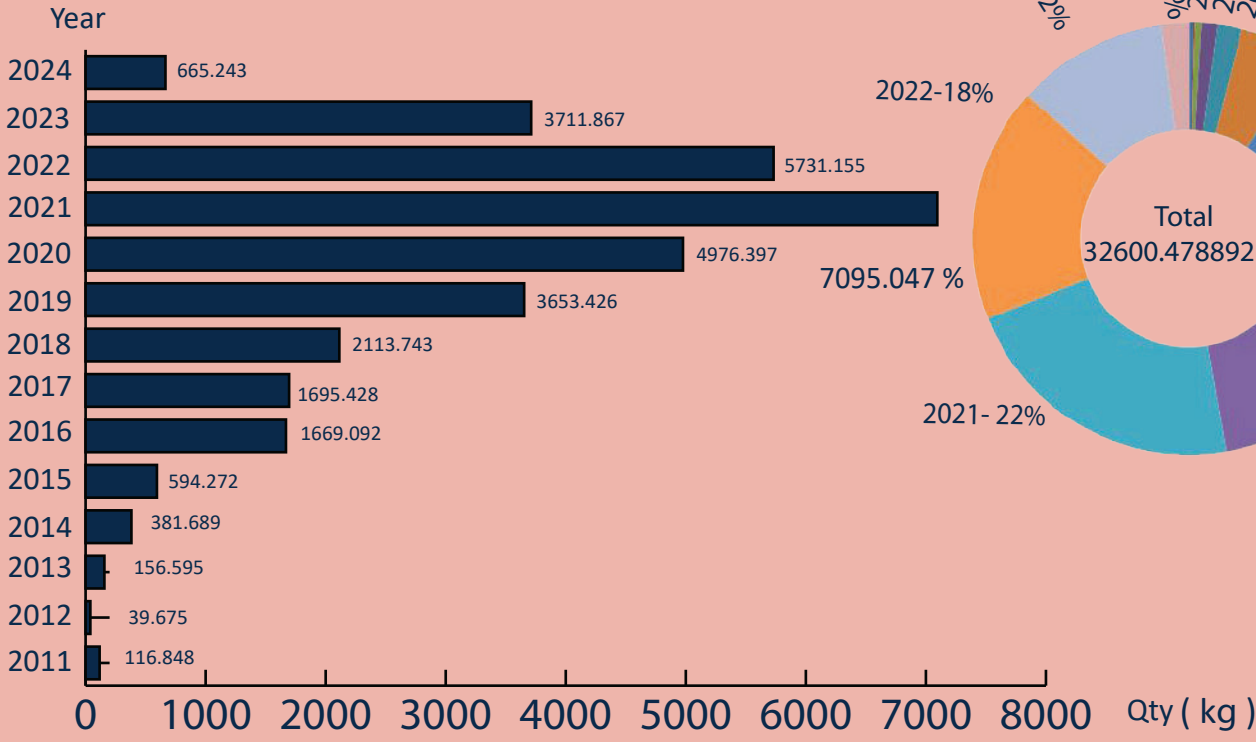

SEIZURE OF KERALA CANNABIS

2011 - 2024

2024

- 31 Incidents Reported
- 665.243240 kg of Kerala Cannabis Apprehended
- 30 Suspects Apprehended

AGE GROUP OF APPREHENDED SUSPECTS

DISTRICTS TO WHICH THE SUSPECTS BELONG

* Indian - 00

AREA WISE SEIZURE IN 2024

(In kilograms)

SENA	-	0.323000
ENA	-	27.189600
WNA	-	0.019640
SNA	-	0.000000
NWNA	-	11.500000
NCNA	-	2.025000
NNA	-	624.186000
SLCG	-	0.000000

NATIONALITY OF SUSPECTS