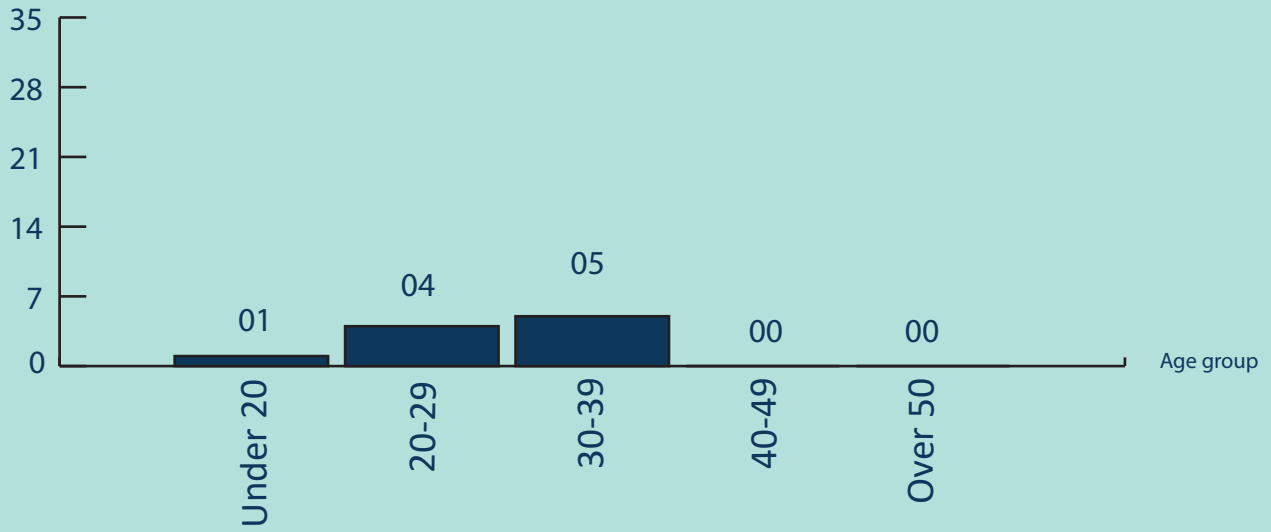

CRYSTAL METHAMPHETAMINE(ICE)

Sri Lanka Navy

SEIZURE OF CRYSTAL METHAMPHETAMINE(ICE) FROM 2018-2025

2025

- 09 Incidents Reported
- 0.015260 kg of ICE Apprehended
- 10 Suspects Apprehended

AGE GROUP OF APPREHENDED SUSPECTS

No of persons

DISTRICTS TO WHICH THE SUSPECTS BELONG

AREA-WISE SEIZURE IN 2025

NATIONALITY OF SUSPECTS

GENDER OF SUSPECTS

VEHICLE/VESSEL SEIZED

WHERE THE INCIDENTS REPORTED

Land