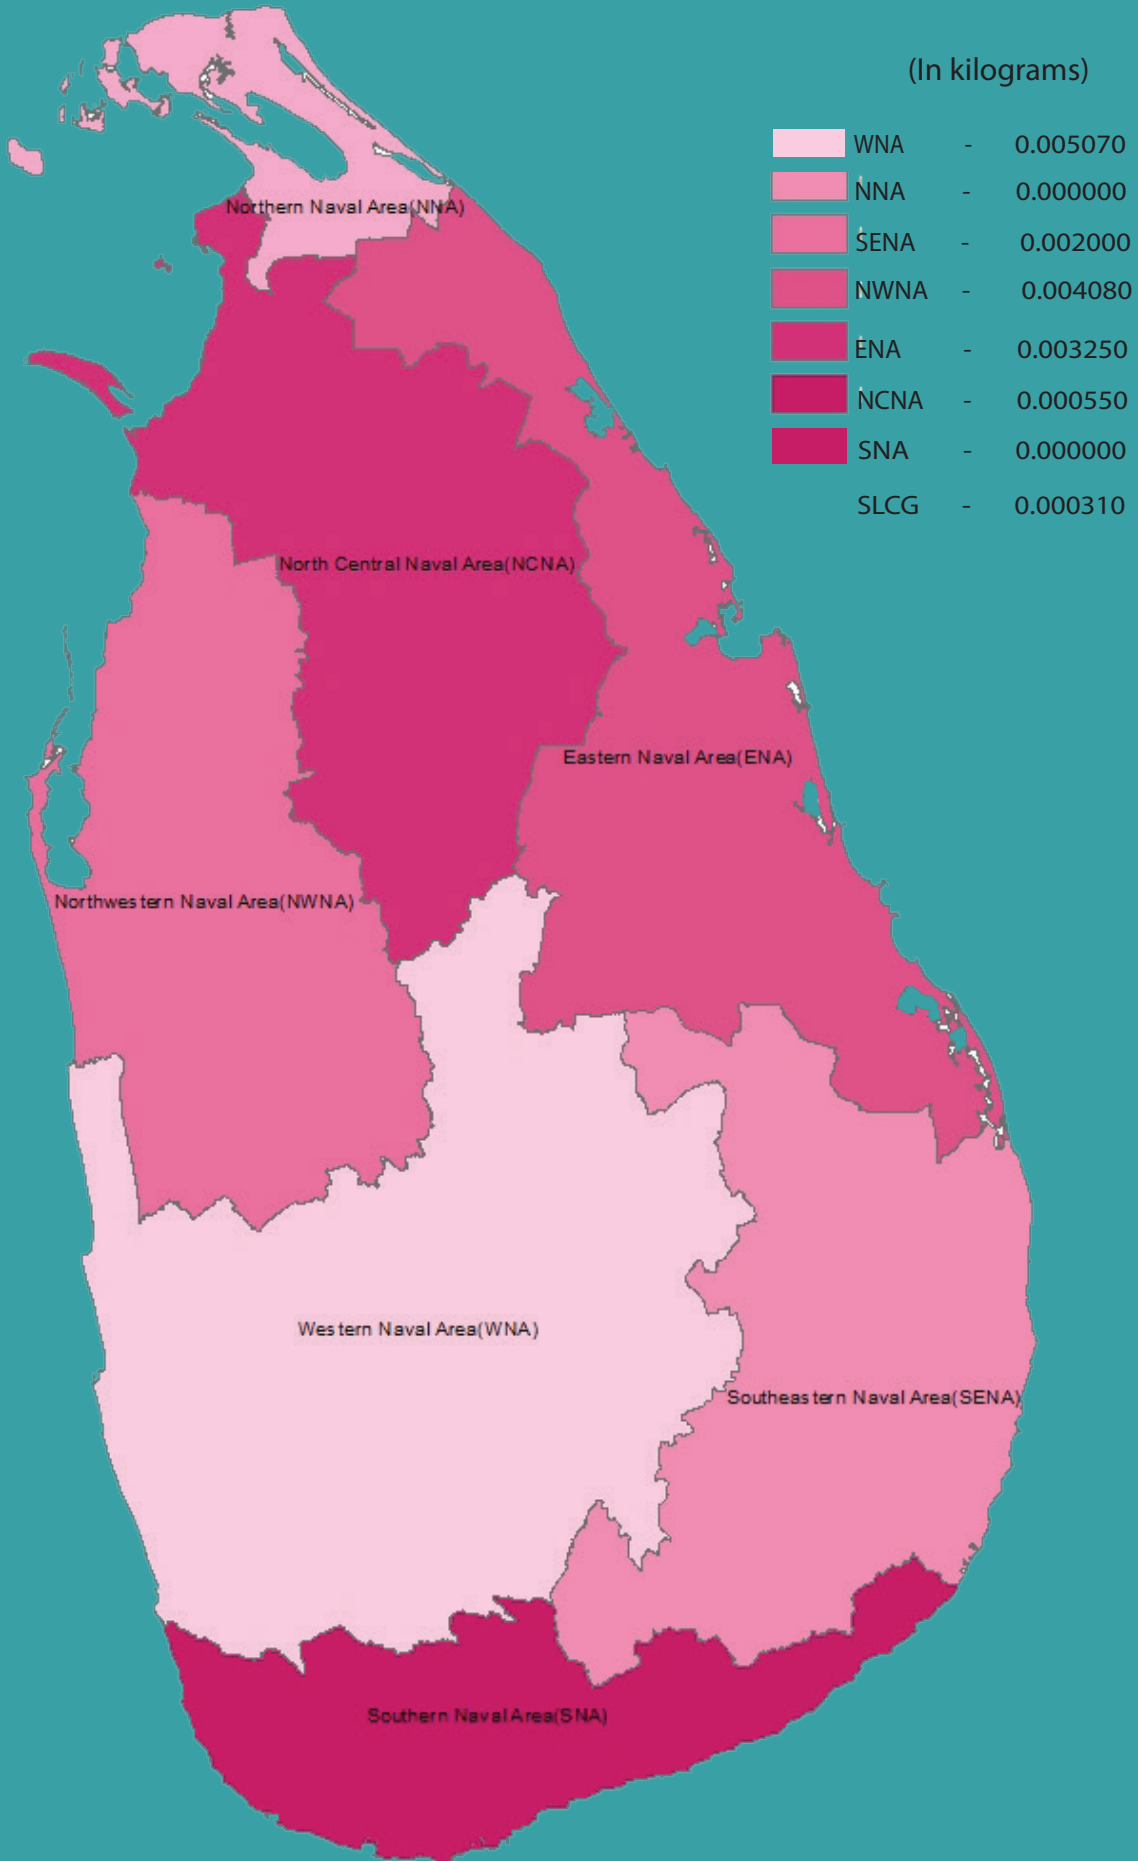

CRYSTAL METHAMPHETAMINE(ICE)

Sri Lanka Navy

SEIZURE OF CRYSTAL METHAMPHETAMINE(ICE) FROM 2018-2025

2025

- 09 Incidents Reported
- 0.015260 kg of ICE Apprehended
- 10 Suspects Apprehended

AGE GROUP OF APPREHENDED SUSPECTS

No of persons

DISTRICTS TO WHICH THE SUSPECTS BELONG

AREA-WISE SEIZURE IN 2025

NATIONALITY OF SUSPECTS

GENDER OF SUSPECTS

VEHICLE/VESSEL SEIZED

WHERE THE INCIDENTS REPORTED

Land

08

Beach

01

Sea

00