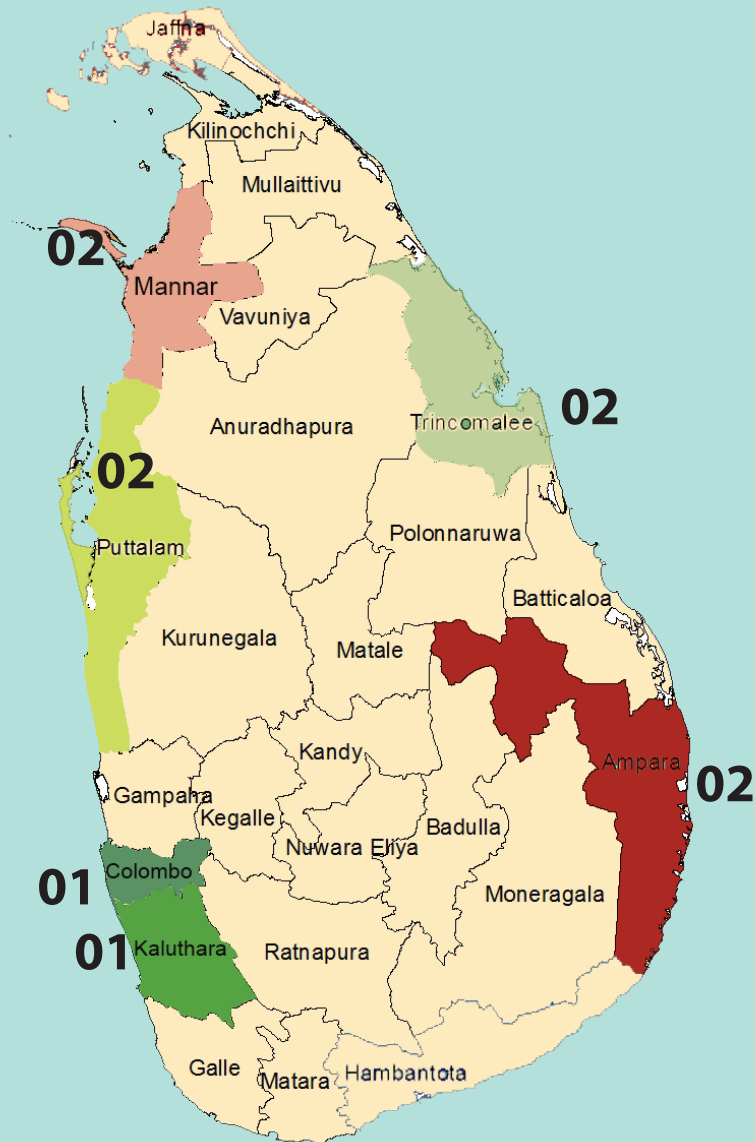

CRYSTAL METHAMPHETAMINE(ICE)

Sri Lanka Navy

SEIZURE OF CRYSTAL METHAMPHETAMINE(ICE) FROM 2018-2025

2025

- 09 Incidents Reported
- 0.015260 kg of ICE Apprehended
- 10 Suspects Apprehended

AGE GROUP OF APPREHENDED SUSPECTS

No of persons

DISTRICTS TO WHICH THE SUSPECTS BELONG

AREA-WISE SEIZURE IN 2025

NATIONALITY OF SUSPECTS

GENDER OF SUSPECTS

VEHICLE/VESSEL SEIZED

WHERE THE INCIDENTS REPORTED

Land

08

Beach

01

Sea

00