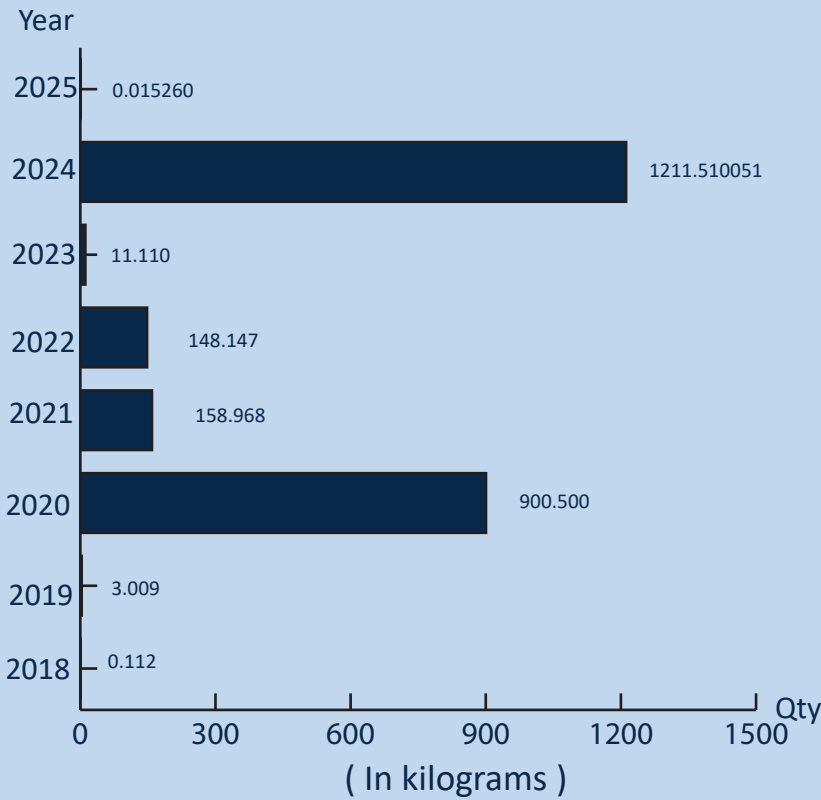

CRYSTAL METHAMPHETAMINE(ICE)

Sri Lanka Navy

SEIZURE OF CRYSTAL METHAMPHETAMINE(ICE) FROM 2018-2025

2025

- 09 Incidents Reported
- 0.015260 kg of ICE Apprehended
- 10 Suspects Apprehended

AGE GROUP OF APPREHENDED SUSPECTS

No of persons

DISTRICTS TO WHICH THE SUSPECTS BELONG

AREA-WISE SEIZURE IN 2025

NATIONALITY OF SUSPECTS

GENDER OF SUSPECTS

VEHICLE/VESSEL SEIZED

WHERE THE INCIDENTS REPORTED

Land