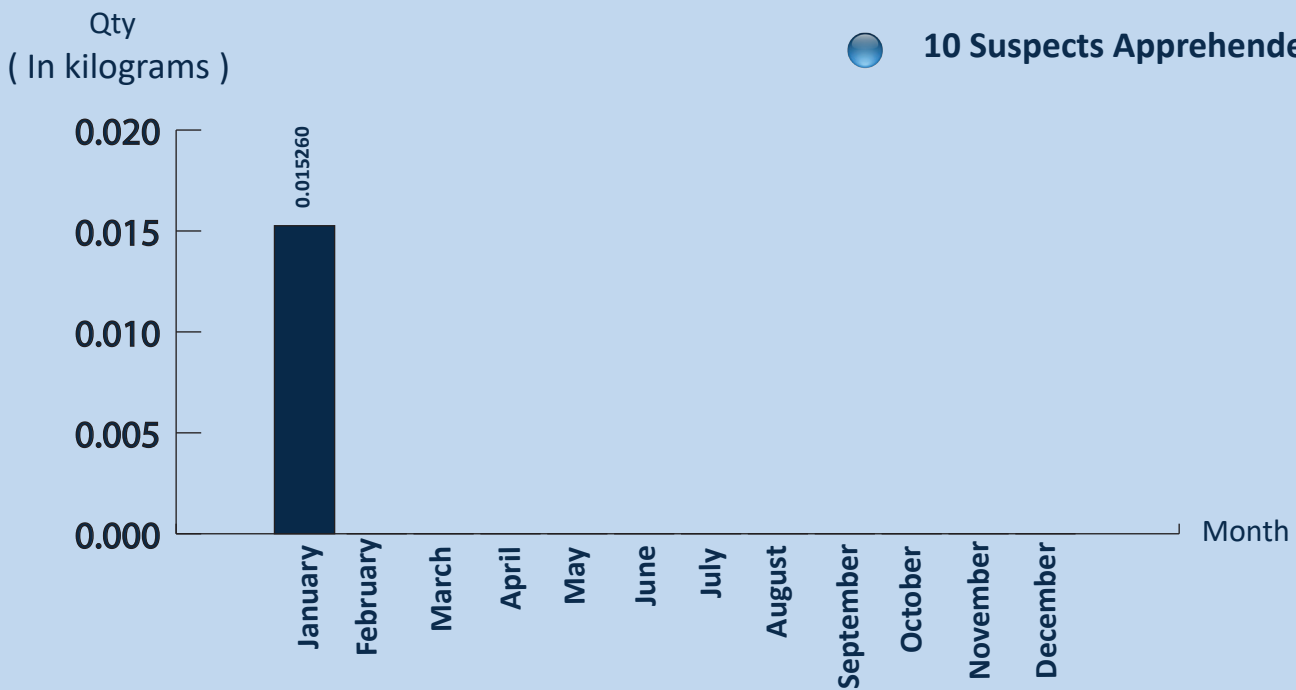

CRYSTAL METHAMPHETAMINE(ICE)

Sri Lanka Navy

SEIZURE OF CRYSTAL METHAMPHETAMINE(ICE) FROM 2018-2025

2025

- 09 Incidents Reported
- 0.015260 kg of ICE Apprehended
- 10 Suspects Apprehended

AGE GROUP OF APPREHENDED SUSPECTS

No of persons

DISTRICTS TO WHICH THE SUSPECTS BELONG

AREA-WISE SEIZURE IN 2025

NATIONALITY OF SUSPECTS

GENDER OF SUSPECTS

VEHICLE/VESSEL SEIZED

WHERE THE INCIDENTS REPORTED

Land