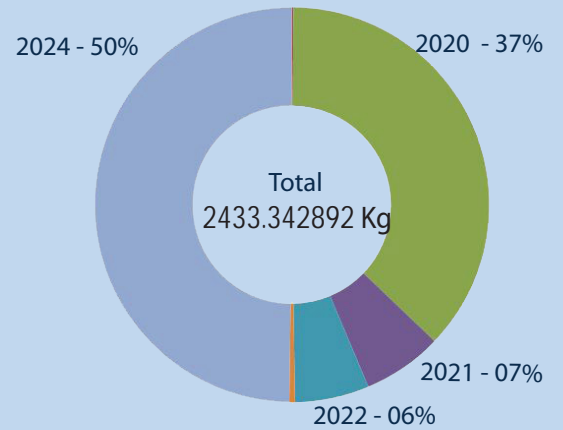

CRYSTAL METHAMPHETAMINE(ICE)

Sri Lanka Navy

SEIZURE OF CRYSTAL METHAMPHETAMINE(ICE) FROM 2018-2025

2025

- 09 Incidents Reported
- 0.015260 kg of ICE Apprehended
- 10 Suspects Apprehended

AGE GROUP OF APPREHENDED SUSPECTS

No of persons

DISTRICTS TO WHICH THE SUSPECTS BELONG

AREA-WISE SEIZURE IN 2025

NATIONALITY OF SUSPECTS

GENDER OF SUSPECTS

VEHICLE/VESSEL SEIZED

WHERE THE INCIDENTS REPORTED

Land