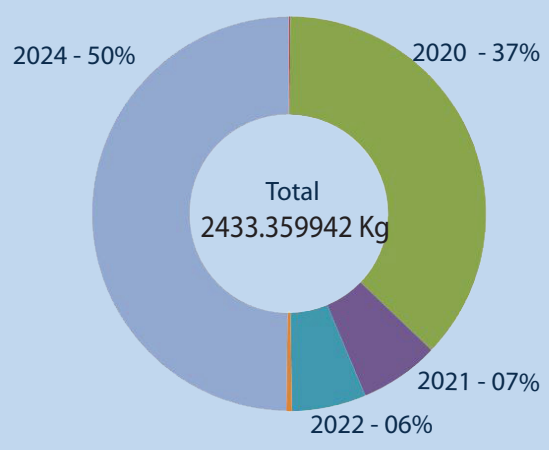

SEIZURE OF CRYSTAL METHAMPHETAMINE (ICE) FROM 2018-2025

2025

- 09 Incidents Reported
- 0.015260 kg of ICE Apprehended
- 10 Suspects Apprehended

AGE GROUP OF APPREHENDED SUSPECTS

No of persons

DISTRICTS TO WHICH THE SUSPECTS BELONG