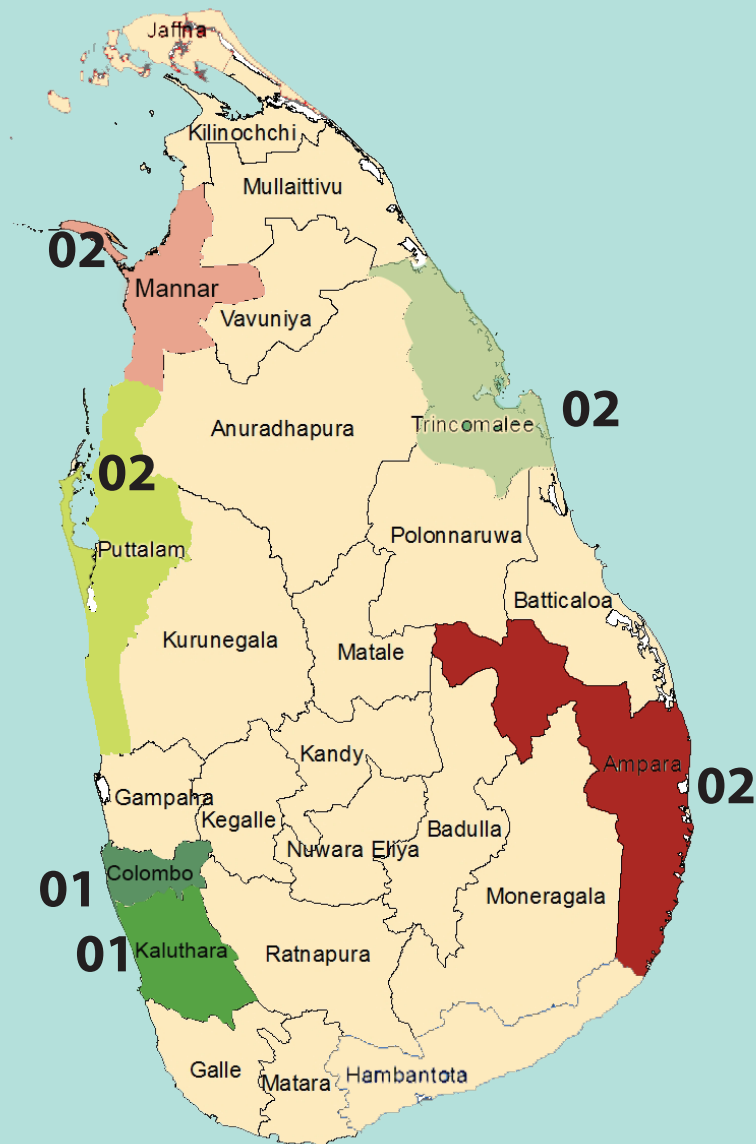

SEIZURE OF CRYSTAL METHAMPHETAMINE (ICE) FROM 2018-2025

2025

- 09 Incidents Reported
- 0.015260 kg of ICE Apprehended
- 10 Suspects Apprehended

AGE GROUP OF APPREHENDED SUSPECTS

No of persons

DISTRICTS TO WHICH THE SUSPECTS BELONG

AREA-WISE SEIZURE IN 2025

NATIONALITY OF SUSPECTS

GENDER OF SUSPECTS

VEHICLE/VESSEL SEIZED

WHERE THE INCIDENTS REPORTED

Land

08

Beach

01

Sea

00