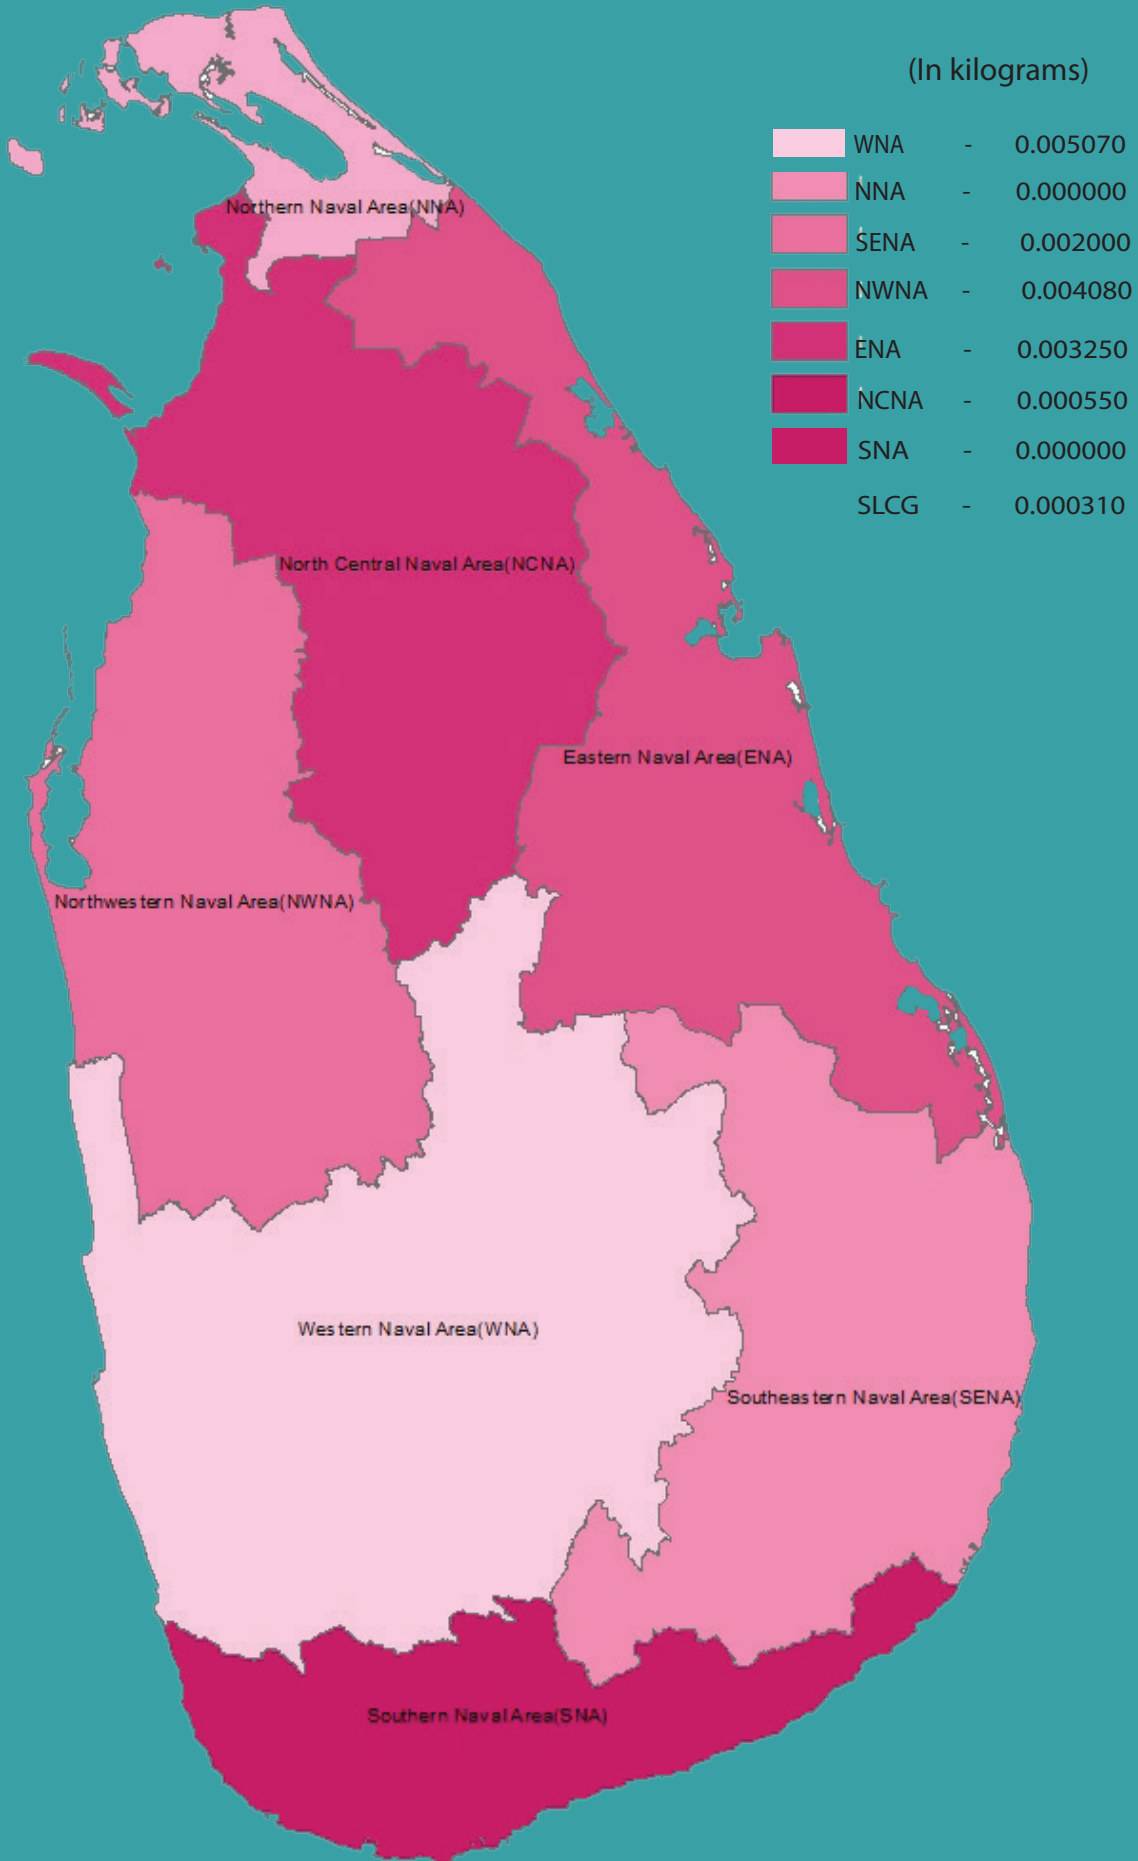

SEIZURE OF CRYSTAL METHAMPHETAMINE (ICE) FROM 2018-2025

2025

- 09 Incidents Reported
- 0.015260 kg of ICE Apprehended
- 10 Suspects Apprehended

AGE GROUP OF APPREHENDED SUSPECTS

No of persons

DISTRICTS TO WHICH THE SUSPECTS BELONG

AREA-WISE SEIZURE IN 2025

NATIONALITY OF SUSPECTS

GENDER OF SUSPECTS

VEHICLE/VESSEL SEIZED

WHERE THE INCIDENTS REPORTED

Land

08

Beach

01

Sea

00