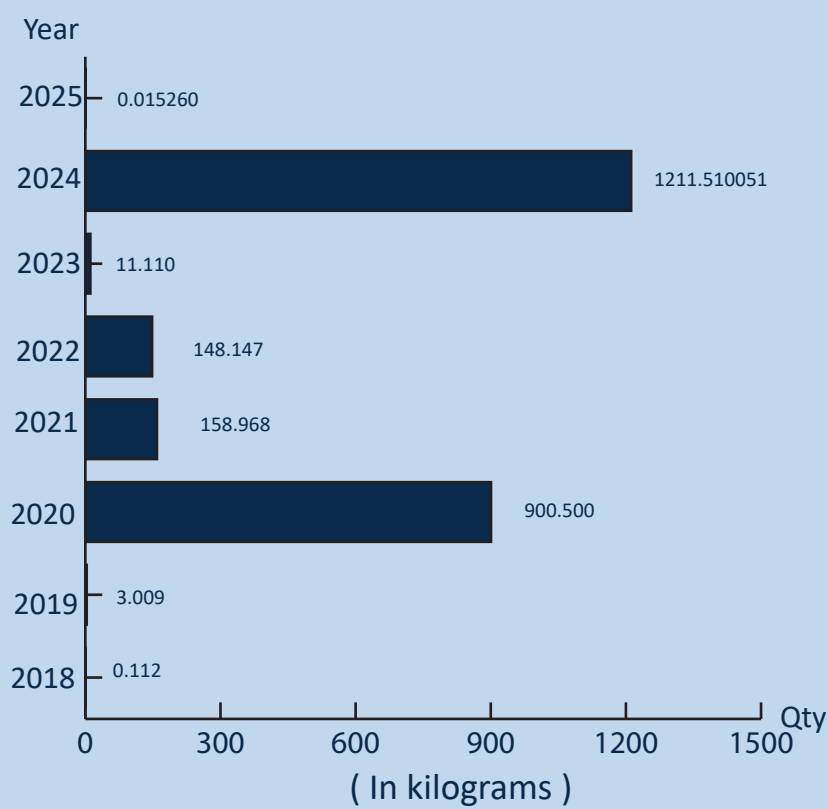

SEIZURE OF CRYSTAL METHAMPHETAMINE (ICE) FROM 2018-2025

2025

- 09 Incidents Reported
- 0.015260 kg of ICE Apprehended
- 10 Suspects Apprehended

AGE GROUP OF APPREHENDED SUSPECTS

No of persons

DISTRICTS TO WHICH THE SUSPECTS BELONG

AREA-WISE SEIZURE IN 2025

NATIONALITY OF SUSPECTS

GENDER OF SUSPECTS

VEHICLE/VESSEL SEIZED

WHERE THE INCIDENTS REPORTED

Land

08

Beach