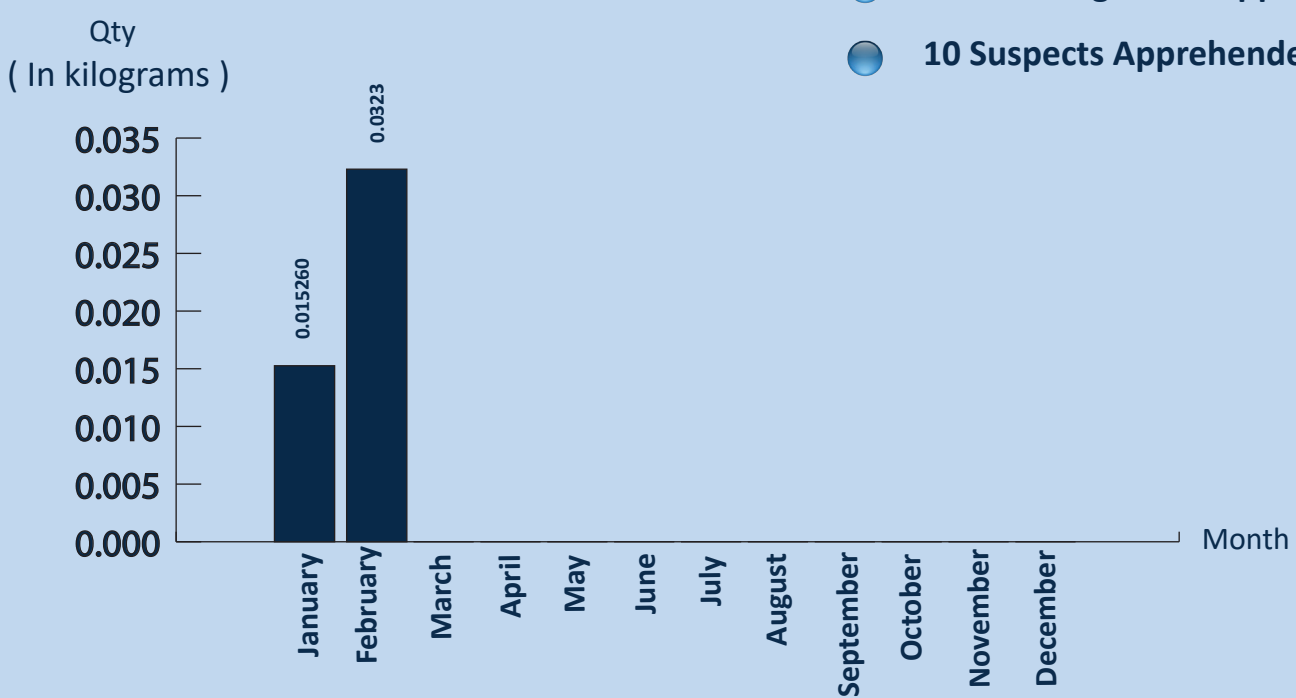

SEIZURE OF CRYSTAL METHAMPHETAMINE (ICE) FROM 2018-2025

2025

- 09 Incidents Reported
- 0.015260 kg of ICE Apprehended
- 10 Suspects Apprehended

AGE GROUP OF APPREHENDED SUSPECTS

No of persons

DISTRICTS TO WHICH THE SUSPECTS BELONG

AREA-WISE SEIZURE IN 2025

NATIONALITY OF SUSPECTS

GENDER OF SUSPECTS

VEHICLE/VESSEL SEIZED

WHERE THE INCIDENTS REPORTED

Land

08

Beach