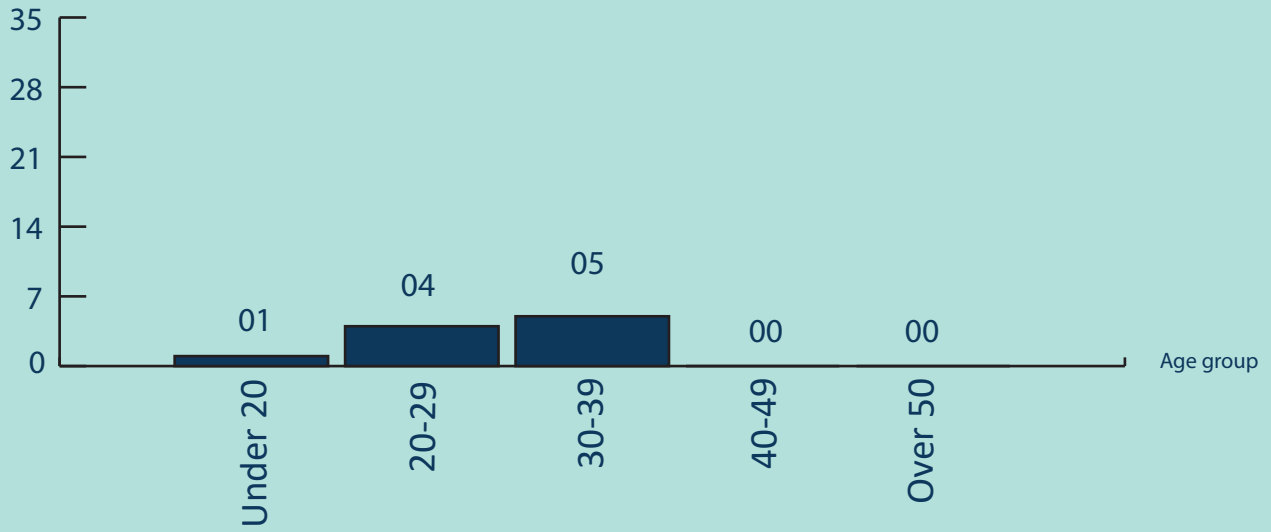

SEIZURE OF CRYSTAL METHAMPHETAMINE (ICE) FROM 2018-2025

2025

- 09 Incidents Reported
- 0.015260 kg of ICE Apprehended
- 10 Suspects Apprehended

AGE GROUP OF APPREHENDED SUSPECTS

No of persons

DISTRICTS TO WHICH THE SUSPECTS BELONG

AREA-WISE SEIZURE IN 2025

NATIONALITY OF SUSPECTS

GENDER OF SUSPECTS

VEHICLE/VESSEL SEIZED

WHERE THE INCIDENTS REPORTED

Land

08

Beach