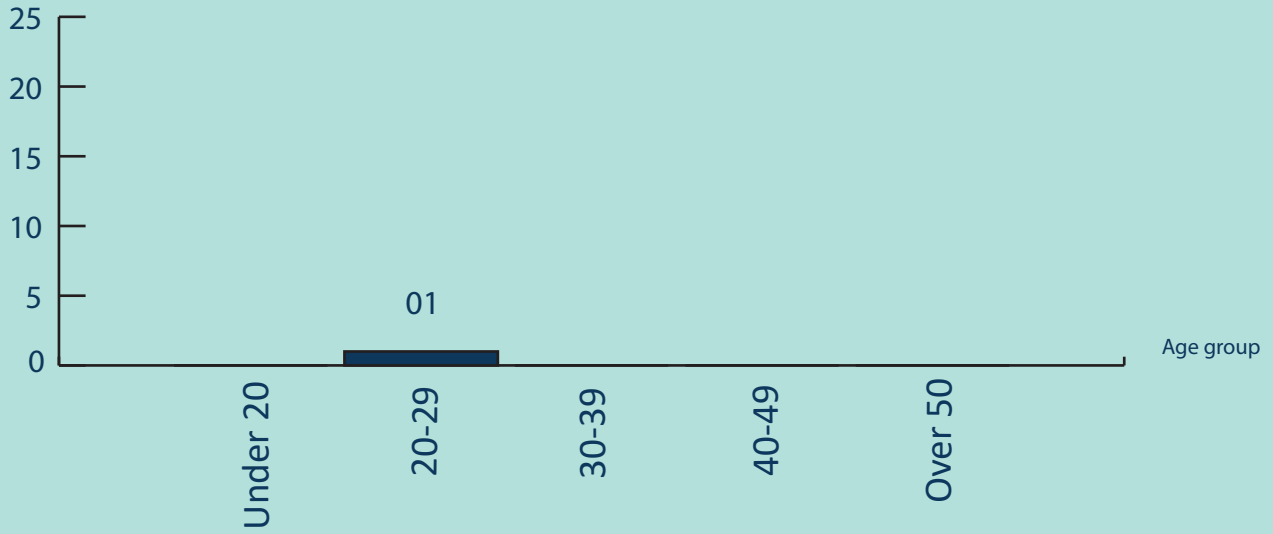

SEIZURE OF HEROIN

2011 - 2025

2025

- 01 Incidents Reported
- 0.000270 kg of Heroin Recovered
- 01 Suspects Apprehended

AGE GROUP OF APPREHENDED SUSPECTS

No of persons

DISTRICTS TO WHICH THE SUSPECTS BELONG

* Foreign - 00

01

AREA-WISE SEIZURE IN 2025

(In kilograms)

WNA	-	0.000000
NNA	-	0.000000
SENA	-	0.000000
NWNA	-	0.000000
ENA	-	0.000000
NCNA	-	0.000000
SNA	-	0.000000
SLCG	-	0.000270

NATIONALITY OF SUSPECTS

FOREIGN
00

LOCAL
01