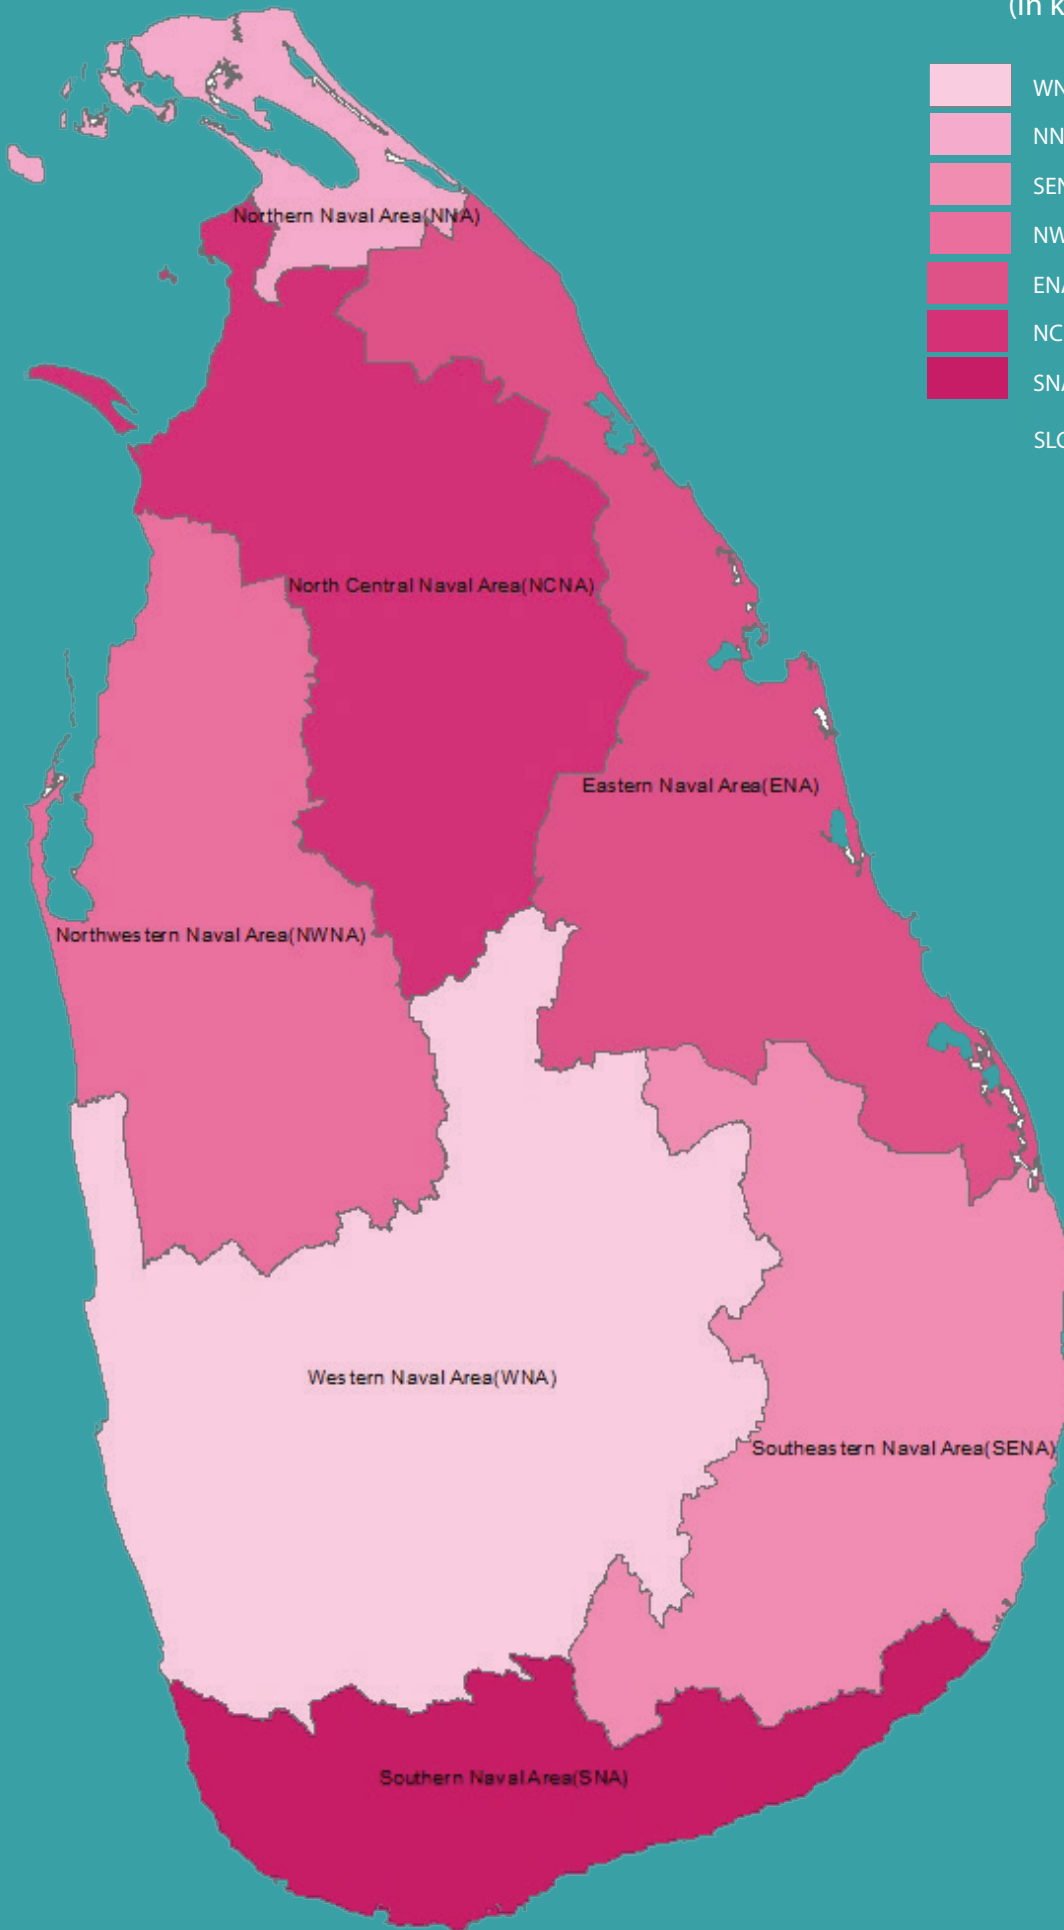

SEIZURE OF HEROIN

2011 - 2025

2025

- 01 Incidents Reported
- 0.000270 kg of Heroin Recovered
- 01 Suspects Apprehended

AGE GROUP OF APPREHENDED SUSPECTS

No of persons

DISTRICTS TO WHICH THE SUSPECTS BELONG

* Foreign - 00

01

AREA-WISE SEIZURE IN 2025

(In kilograms)

WNA	-	0.000000
NNA	-	0.000000
SENA	-	0.000000
NWNA	-	0.000000
ENA	-	0.000000
NCNA	-	0.000000
SNA	-	0.000000
SLCG	-	0.000270

NATIONALITY OF SUSPECTS

FOREIGN
00

LOCAL
01

GENDER OF SUSPECTS

01

00

VEHICLE/VESSEL SEIZED

00

00

00

00

00

00

WHERE THE INCIDENTS REPORTED

Land

00

Beach

01

Sea