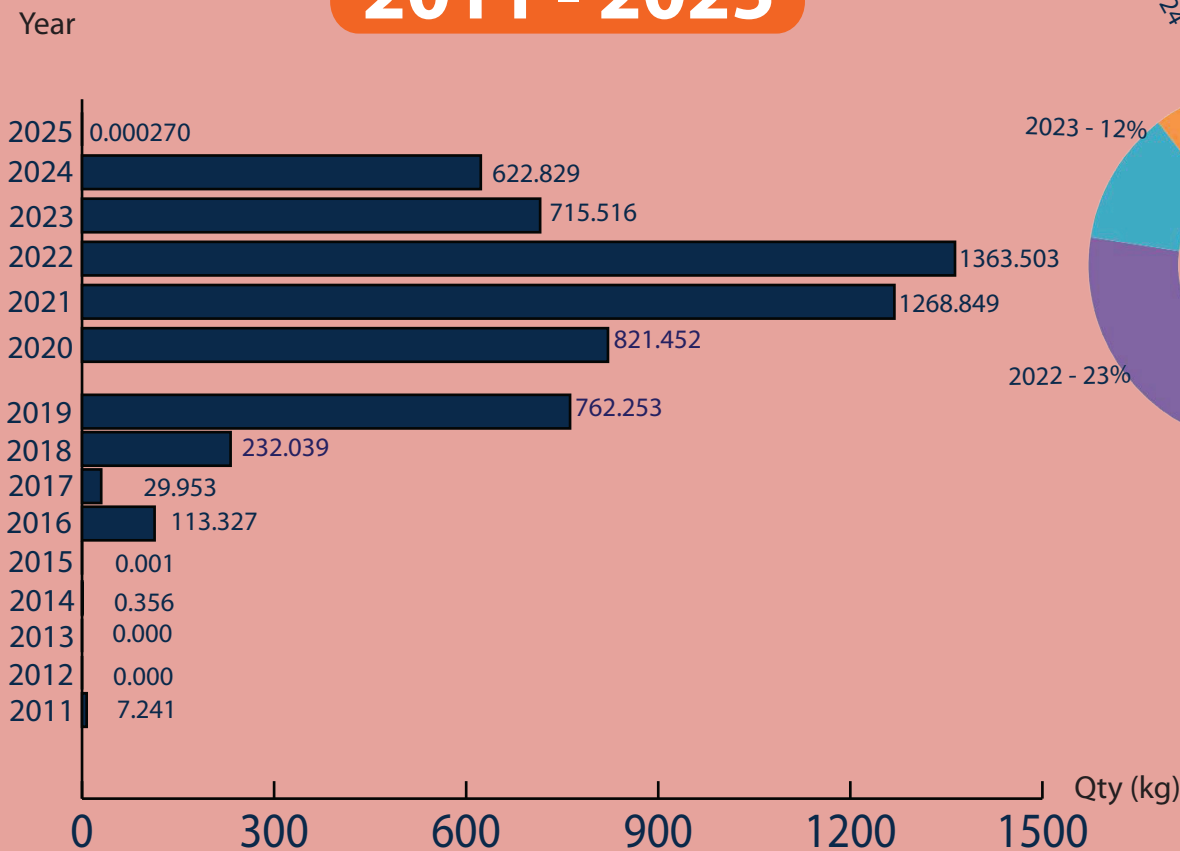

SEIZURE OF HEROIN

2011 - 2025

2025

- 01 Incidents Reported
- 0.000270 kg of Heroin Recovered
- 01 Suspects Apprehended

AGE GROUP OF APPREHENDED SUSPECTS

No of persons

DISTRICTS TO WHICH THE SUSPECTS BELONG

* Foreign - 00

01

AREA-WISE SEIZURE IN 2025

(In kilograms)

WNA	-	0.000000
NNA	-	0.000000
SENA	-	0.000000
NWNA	-	0.000000
ENA	-	0.000000
NCNA	-	0.000000
SNA	-	0.000000
SLCG	-	0.000270

NATIONALITY OF SUSPECTS

FOREIGN
00

LOCAL
01