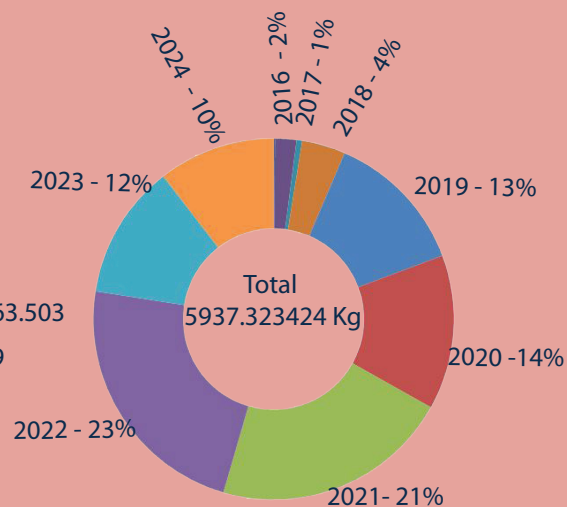

SEIZURE OF HEROIN

2011 - 2025

2025

- 01 Incidents Reported
- 0.000270 kg of Heroin Recovered
- 01 Suspects Apprehended

AGE GROUP OF APPREHENDED SUSPECTS

No of persons

DISTRICTS TO WHICH THE SUSPECTS BELONG

* Foreign - 00

01

AREA-WISE SEIZURE IN 2025

(In kilograms)

WNA	-	0.000000
NNA	-	0.000000
SENA	-	0.000000
NWNA	-	0.000000
ENA	-	0.000000
NCNA	-	0.000000
SNA	-	0.000000
SLCG	-	0.000270

NATIONALITY OF SUSPECTS

FOREIGN
00

LOCAL
01