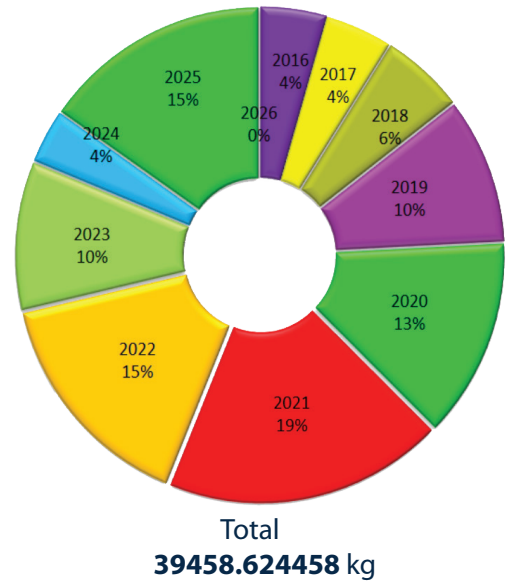

# SEIZURE OF KERALA CANNABIS

### 2026

- 04 Incidents Reported
- 2.319 kg of Kerala Cannabis seizures
- 04 Suspects Apprehended