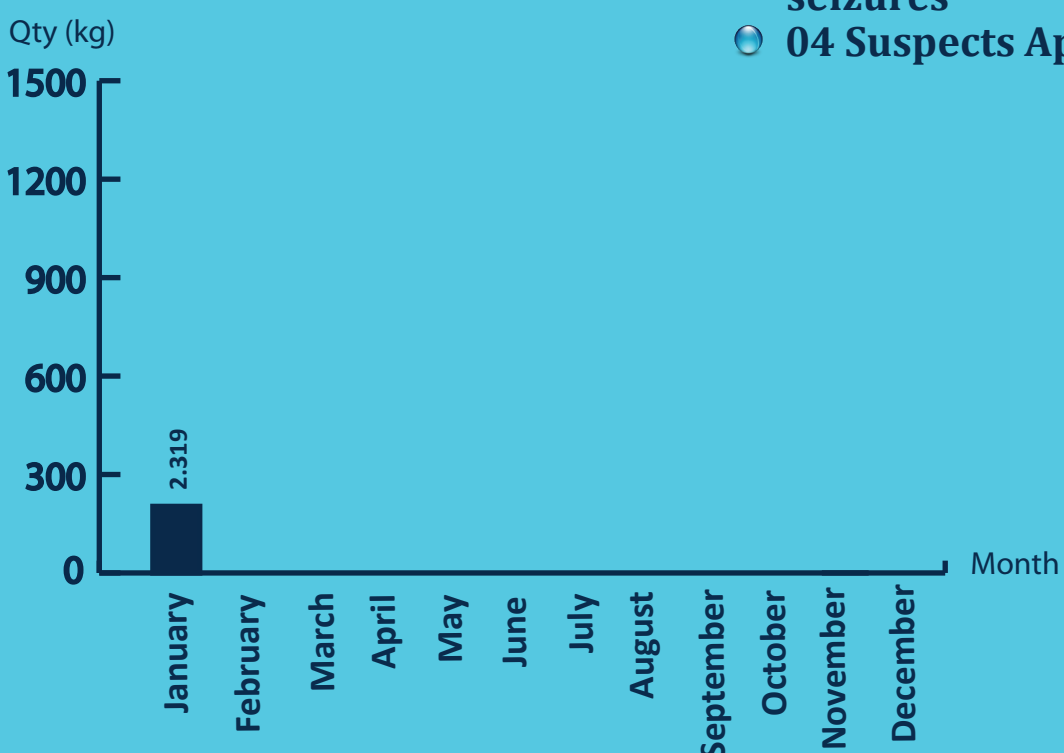

2026

- 04 Incidents Reported
- 2.319 kg of Kerala Cannabis seizures
- 04 Suspects Apprehended