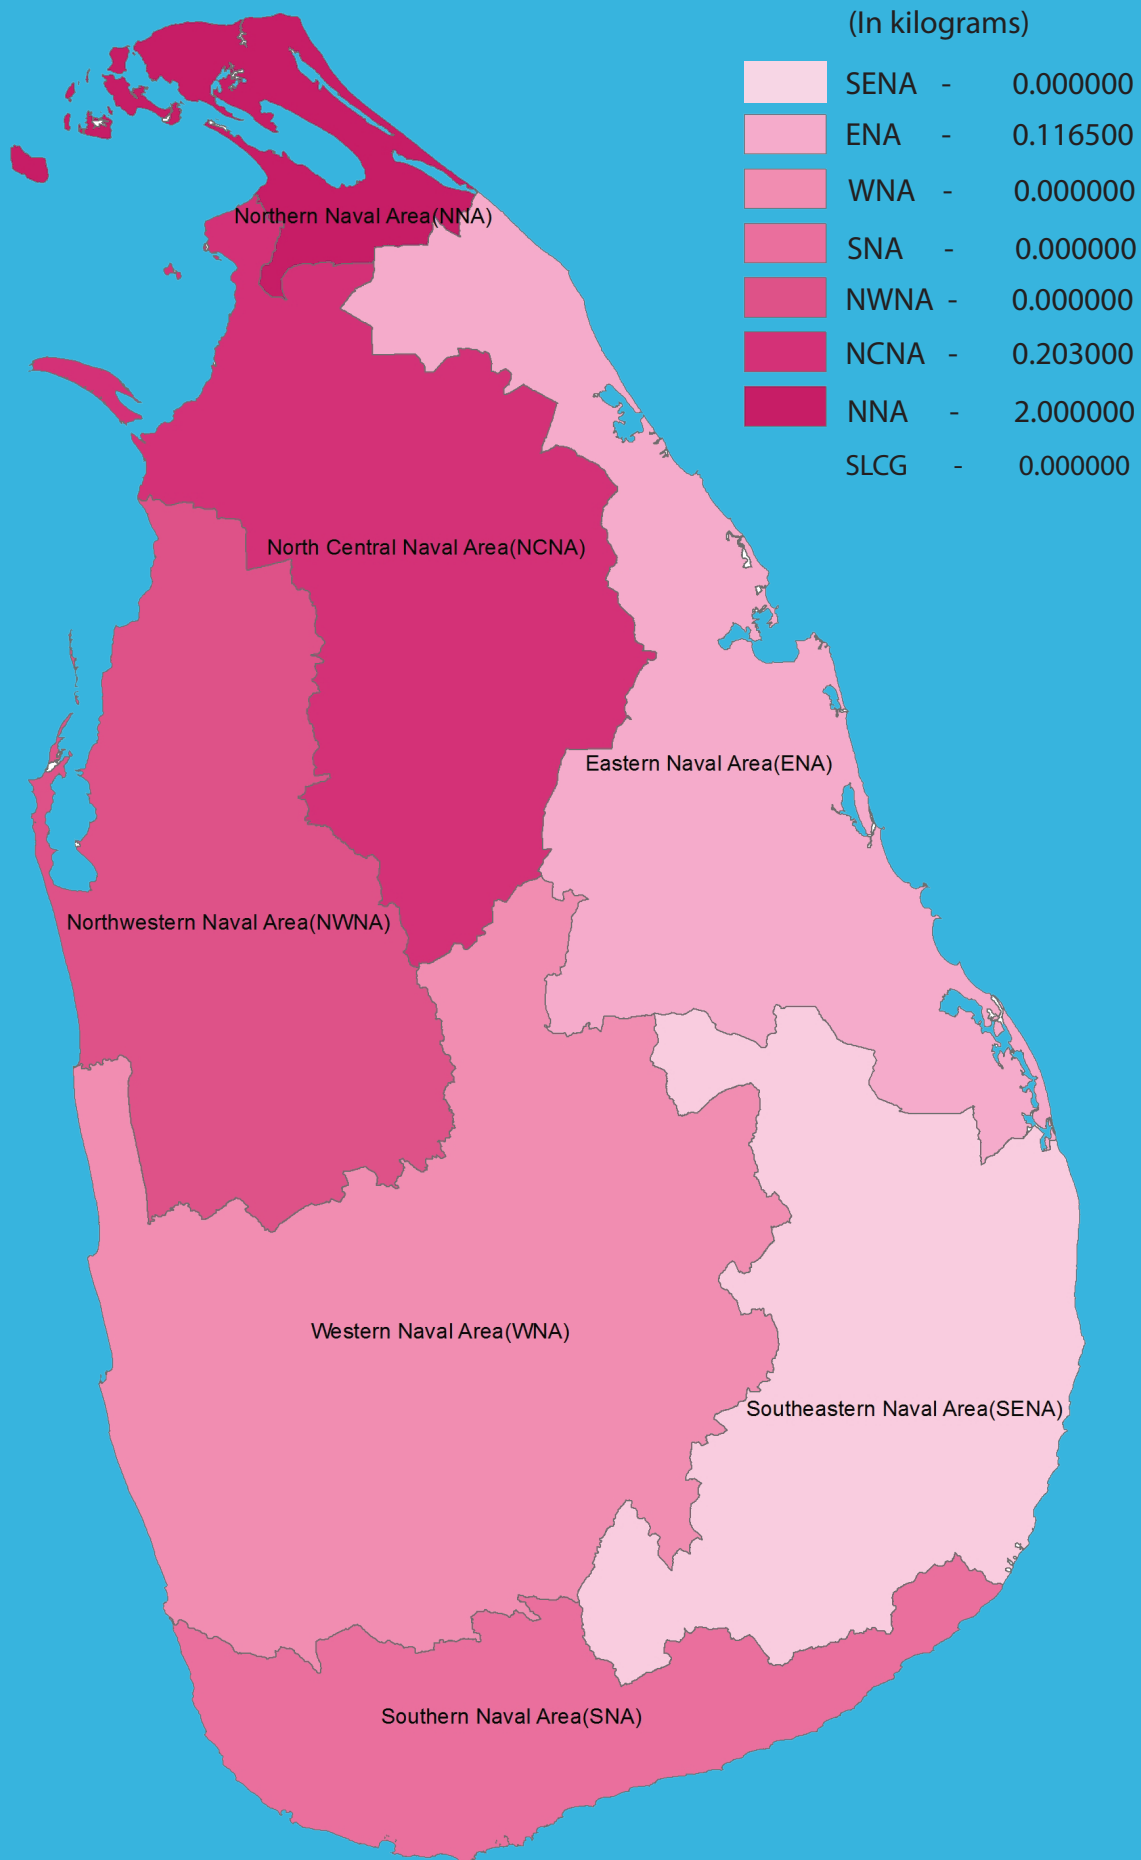

# AGE GROUP OF APPREHENDED SUSPECTS

No of persons

# DISTRICTS TO WHICH THE SUSPECTS BELONG

\* Indian - 00

# AREA WISE SEIZURE OF KERALA CANNABIS IN 2026

# NATIONALITY OF ARRESTED SUSPECTS

FOREIGN  
00

LOCAL  
04