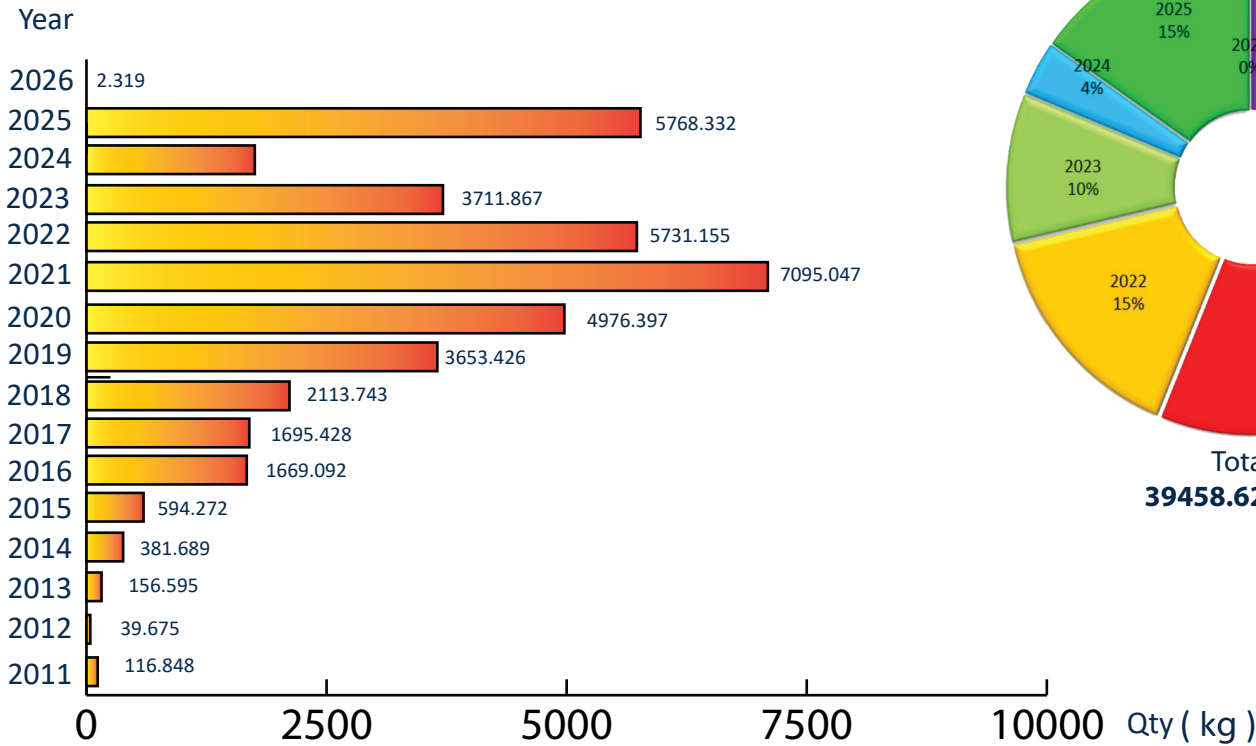

# SEIZURE OF KERALA CANNABIS

## 2011 - 2026

### 2026

- 04 Incidents Reported
- 2.319 kg of Kerala Cannabis seizures
- 04 Suspects Apprehended