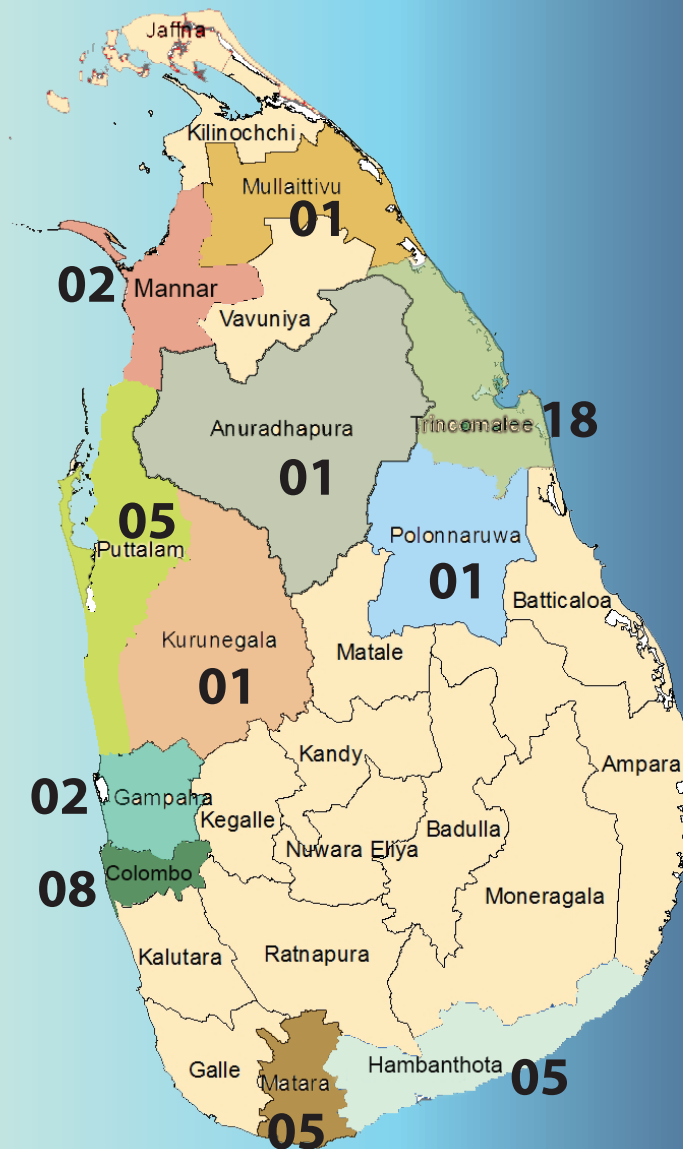

SEIZURE OF CRYSTAL METHAMPHETAMINE (ICE) FROM 2018-2026

2026

- 28 Incidents Reported
- 590.684497 kg of ICE Apprehended
- 49 Suspects Apprehended

AGE DETAILS OF APPREHENDED SUSPECTS

No of persons

DISTRICTS TO WHICH THE SUSPECTS BELONG

AREA WISE SEIZURE OF CRYSTAL METHAMPHETAMINE IN 2026

NATIONALITY OF SUSPECTS

GENDER OF SUSPECTS

VEHICLE/VESSEL SEIZED

WHERE THE INCIDENTS REPORTED