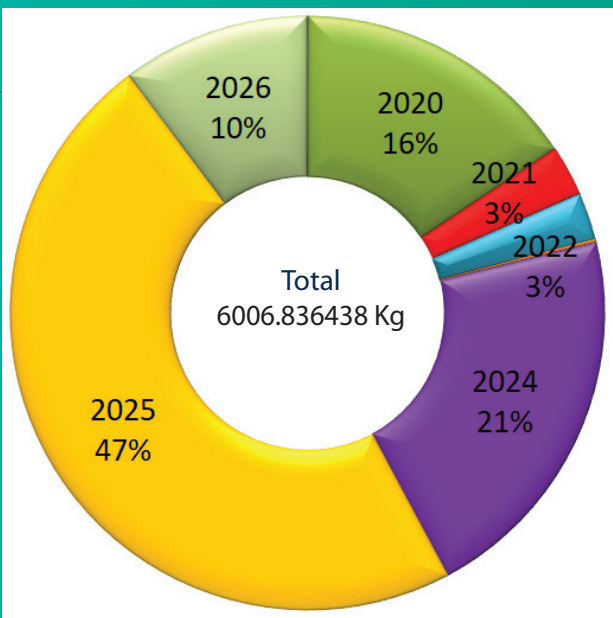

SEIZURE OF CRYSTAL METHAMPHETAMINE (ICE) FROM 2018-2026

2026

- 28 Incidents Reported
- 590.684497 kg of ICE Apprehended
- 49 Suspects Apprehended

AGE DETAILS OF APPREHENDED SUSPECTS

No of persons

DISTRICTS TO WHICH THE SUSPECTS BELONG

AREA WISE SEIZURE OF CRYSTAL METHAMPHETAMINE IN 2026

NATIONALITY OF SUSPECTS

GENDER OF SUSPECTS

VEHICLE/VESSEL SEIZED

WHERE THE INCIDENTS REPORTED