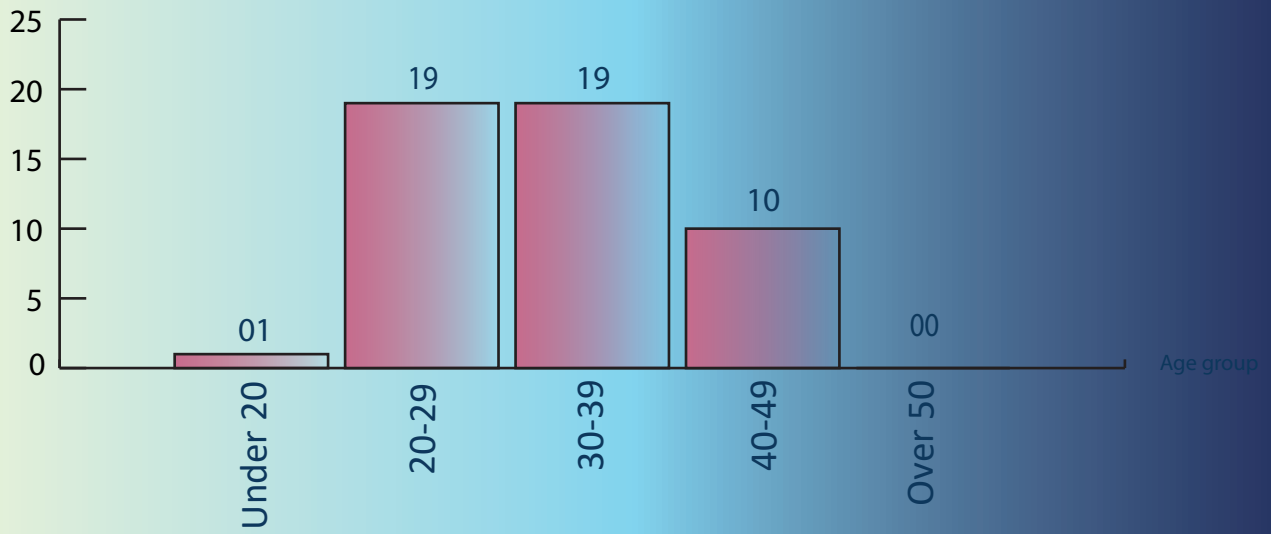

SEIZURE OF CRYSTAL METHAMPHETAMINE (ICE) FROM 2018-2026

2026

- 28 Incidents Reported
- 590.684497 kg of ICE Apprehended
- 49 Suspects Apprehended

AGE DETAILS OF APPREHENDED SUSPECTS

No of persons

DISTRICTS TO WHICH THE SUSPECTS BELONG

AREA WISE SEIZURE OF CRYSTAL METHAMPHETAMINE IN 2026

NATIONALITY OF SUSPECTS

GENDER OF SUSPECTS

VEHICLE/VESSEL SEIZED

WHERE THE INCIDENTS REPORTED