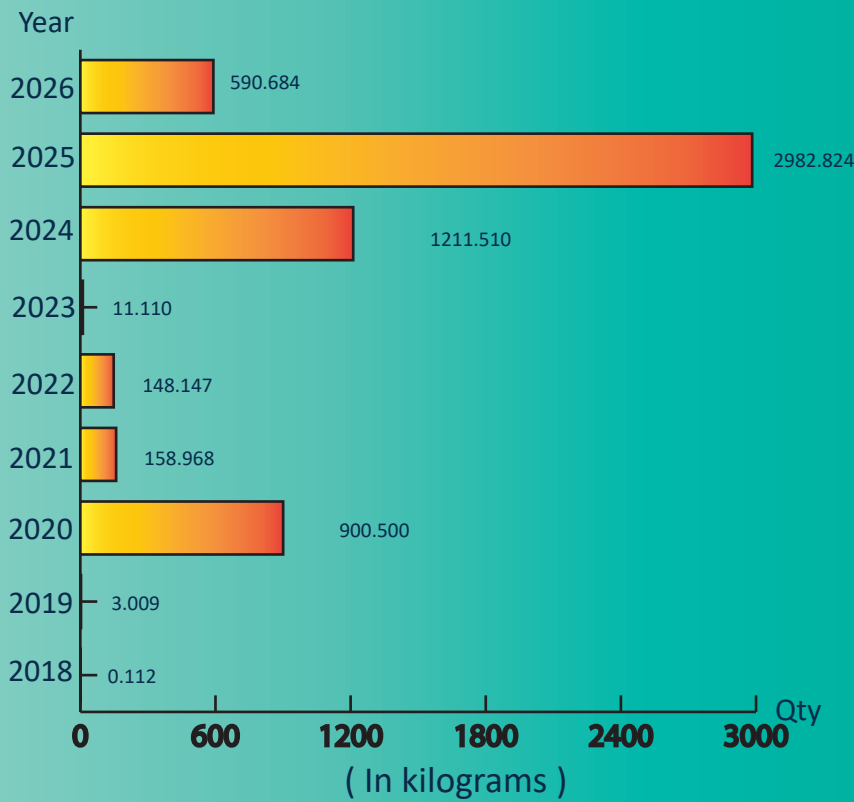

SEIZURE OF CRYSTAL METHAMPHETAMINE (ICE) FROM 2018-2026

2026

- 28 Incidents Reported
- 590.684497 kg of ICE Apprehended
- 49 Suspects Apprehended

AGE DETAILS OF APPREHENDED SUSPECTS

No of persons

DISTRICTS TO WHICH THE SUSPECTS BELONG

AREA WISE SEIZURE OF CRYSTAL METHAMPHETAMINE IN 2026

NATIONALITY OF SUSPECTS

GENDER OF SUSPECTS

VEHICLE/VESSEL SEIZED

WHERE THE INCIDENTS REPORTED