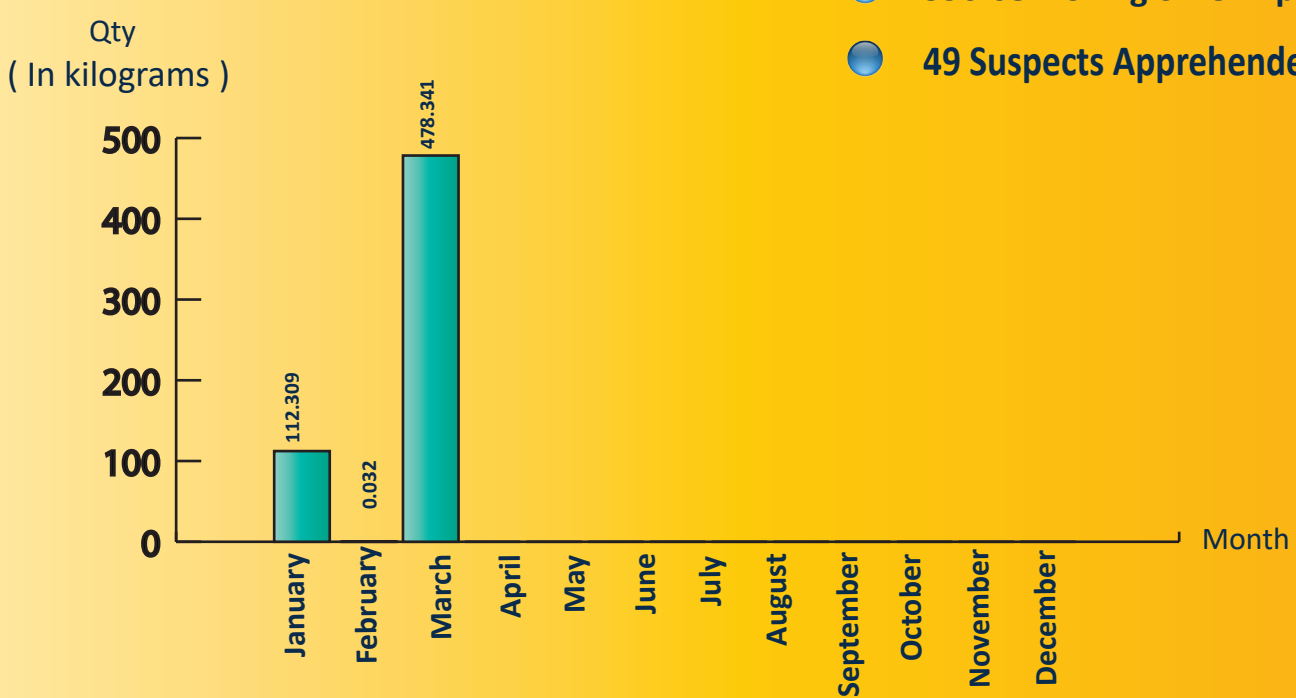

SEIZURE OF CRYSTAL METHAMPHETAMINE (ICE) FROM 2018-2026

2026

- 28 Incidents Reported
- 590.684497 kg of ICE Apprehended
- 49 Suspects Apprehended

AGE DETAILS OF APPREHENDED SUSPECTS

No of persons

DISTRICTS TO WHICH THE SUSPECTS BELONG

AREA WISE SEIZURE OF CRYSTAL METHAMPHETAMINE IN 2026

NATIONALITY OF SUSPECTS

GENDER OF SUSPECTS

VEHICLE/VESSEL SEIZED

WHERE THE INCIDENTS REPORTED