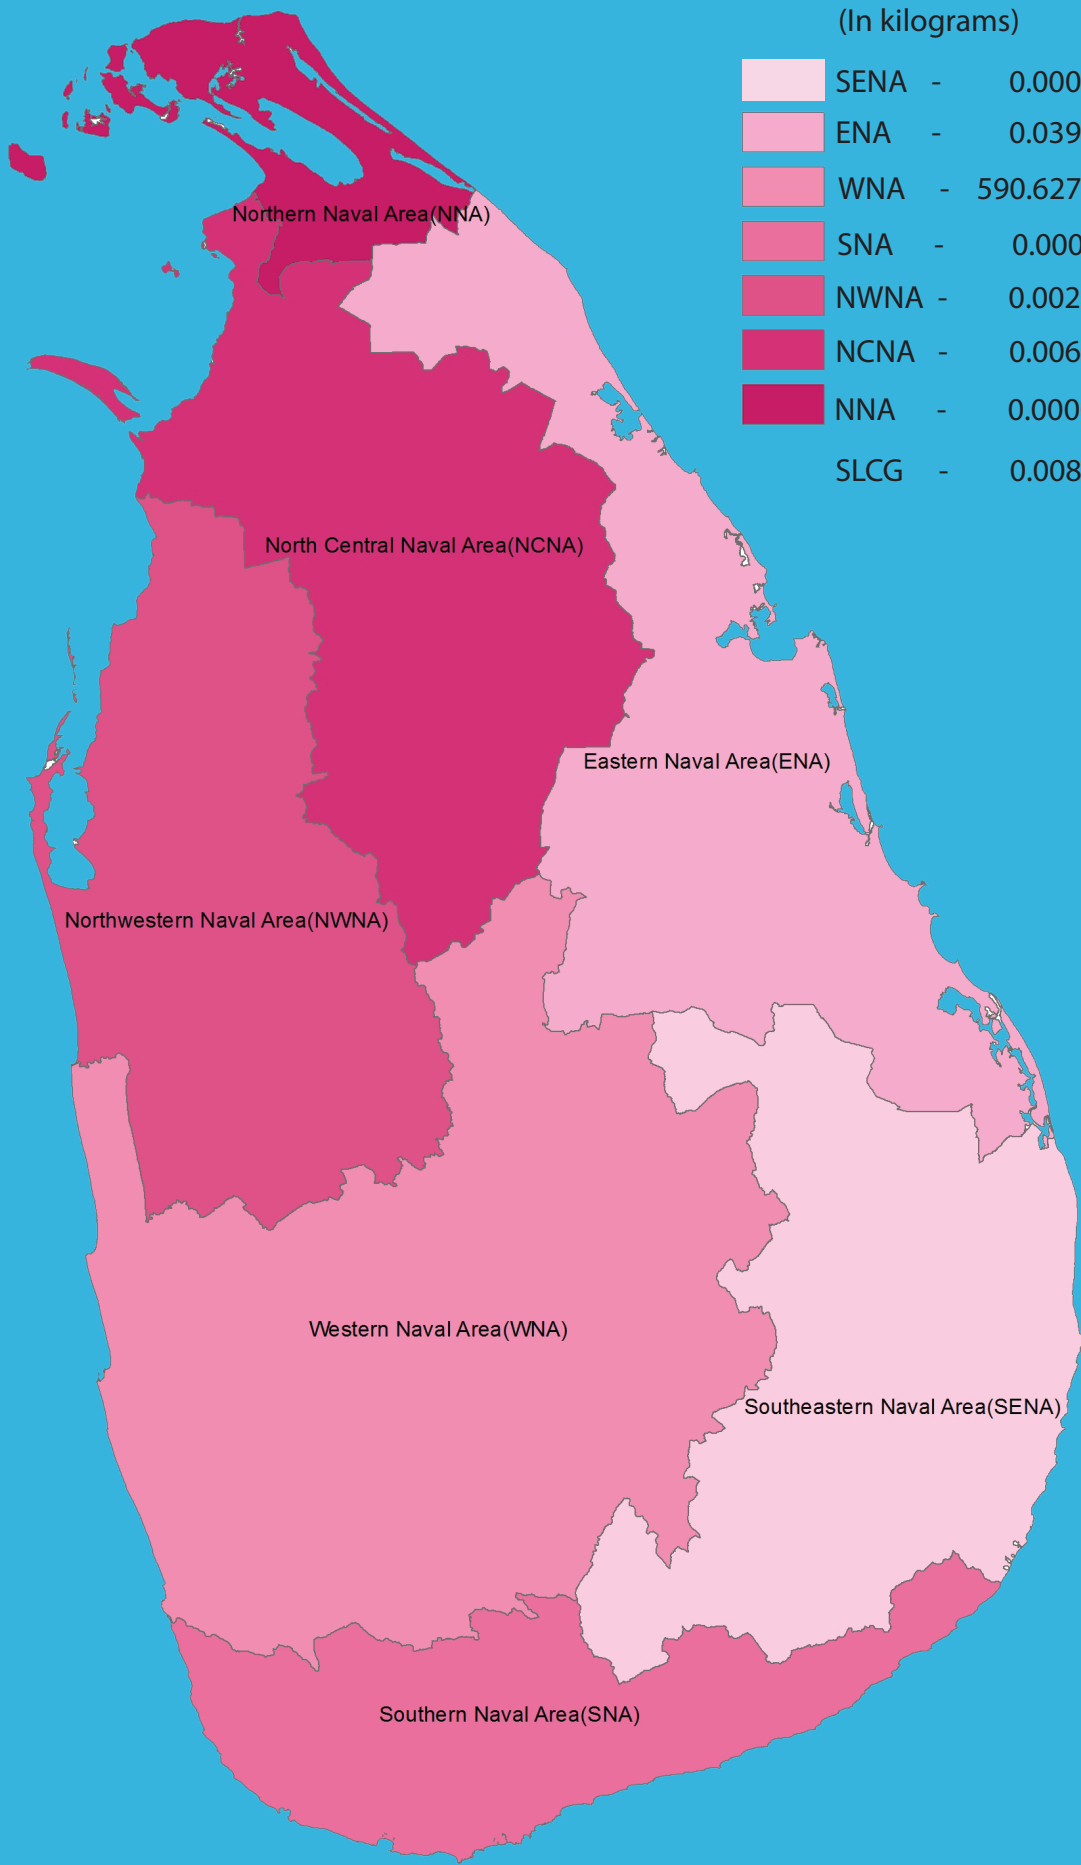

SEIZURE OF CRYSTAL METHAMPHETAMINE (ICE) FROM 2018-2026

2026

- 28 Incidents Reported
- 590.684497 kg of ICE Apprehended
- 49 Suspects Apprehended

AGE DETAILS OF APPREHENDED SUSPECTS

No of persons

DISTRICTS TO WHICH THE SUSPECTS BELONG

AREA WISE SEIZURE OF CRYSTAL METHAMPHETAMINE IN 2026

NATIONALITY OF SUSPECTS

GENDER OF SUSPECTS

VEHICLE/VESSEL SEIZED

WHERE THE INCIDENTS REPORTED