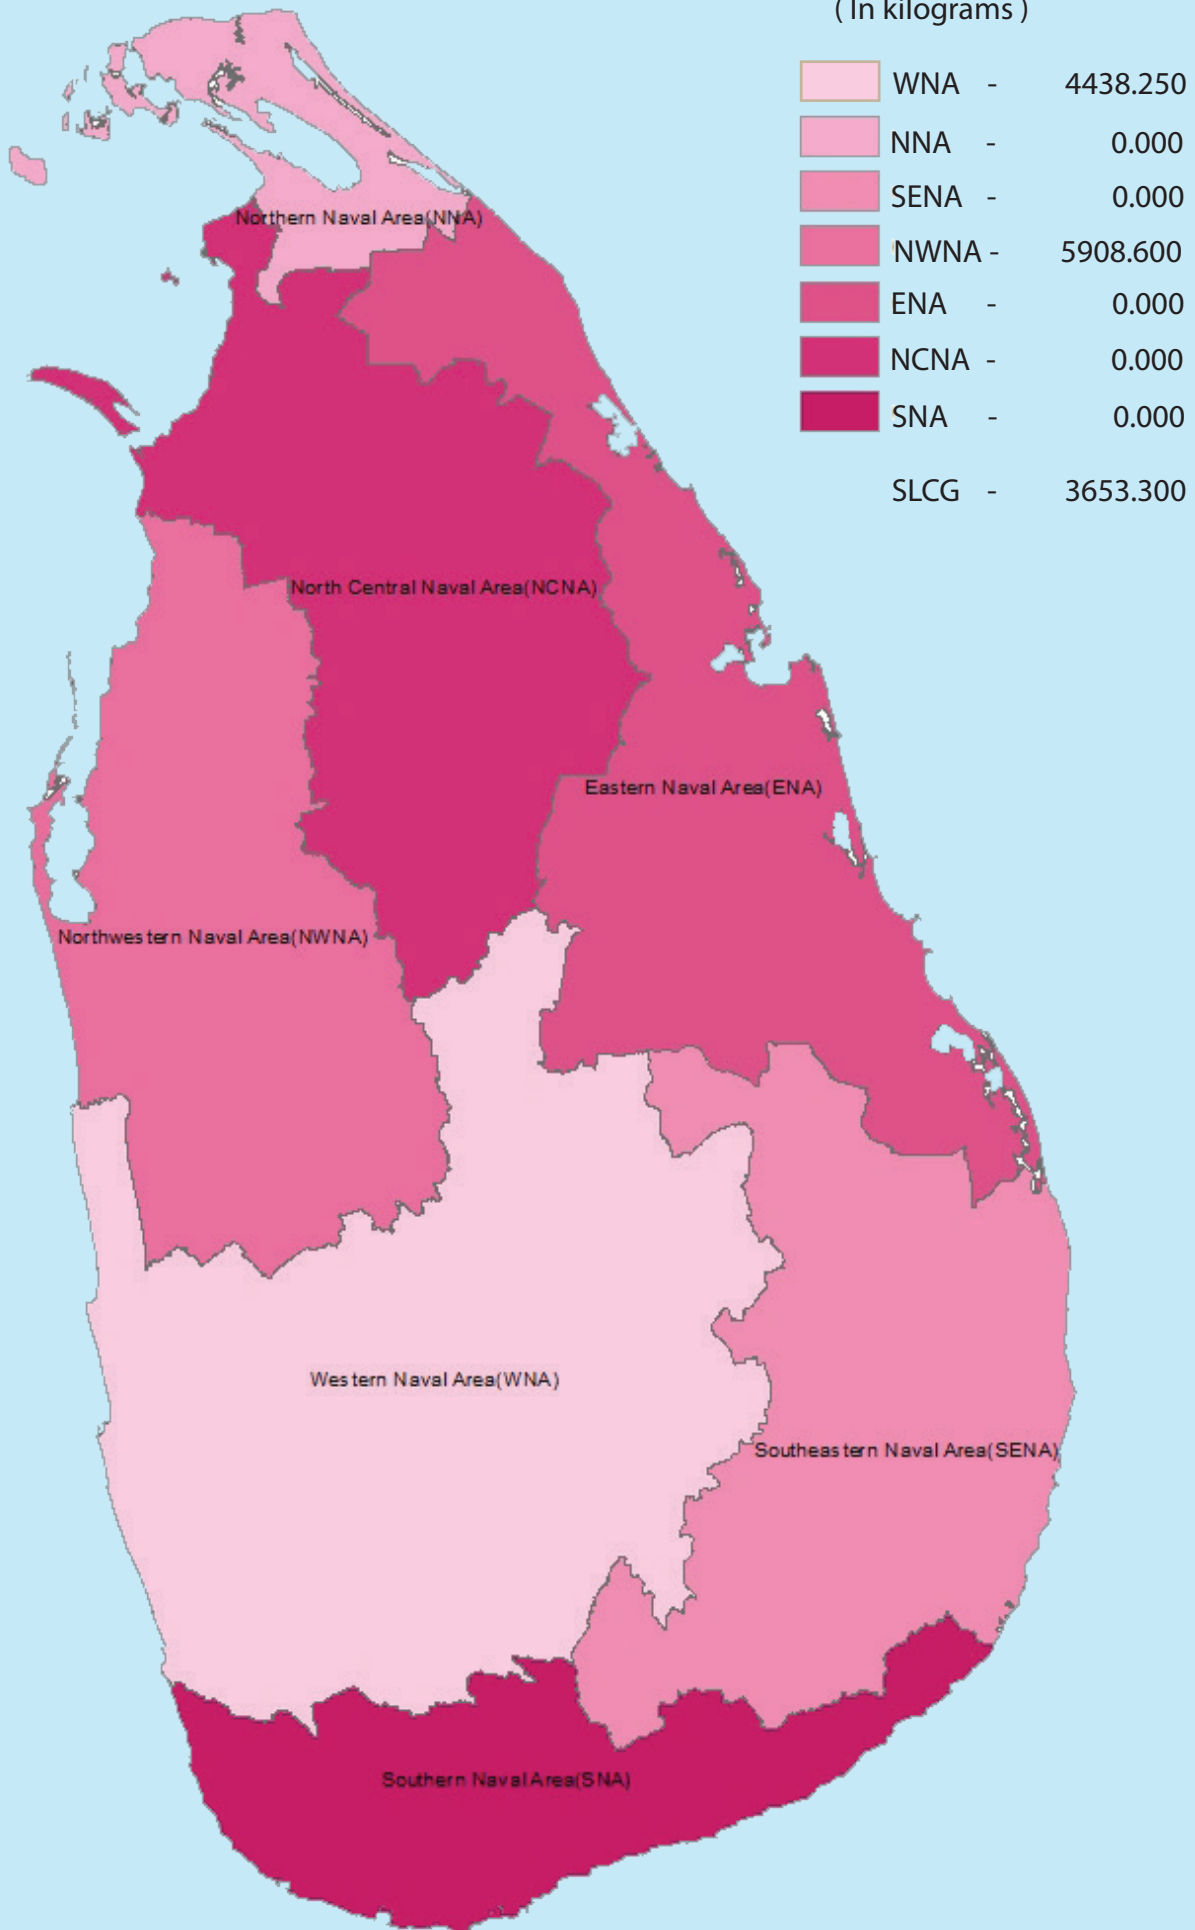

# AGE GROUP OF APPREHENDED SUSPECTS

No of persons

\* Age not specified - 00

# DISTRICTS TO WHICH THE SUSPECTS BELONG

# AREA-WISE SEIZURE IN 2026

( In kilograms )

## NATIONALITY OF SUSPECTS

FOREIGN  
00

LOCAL  
14