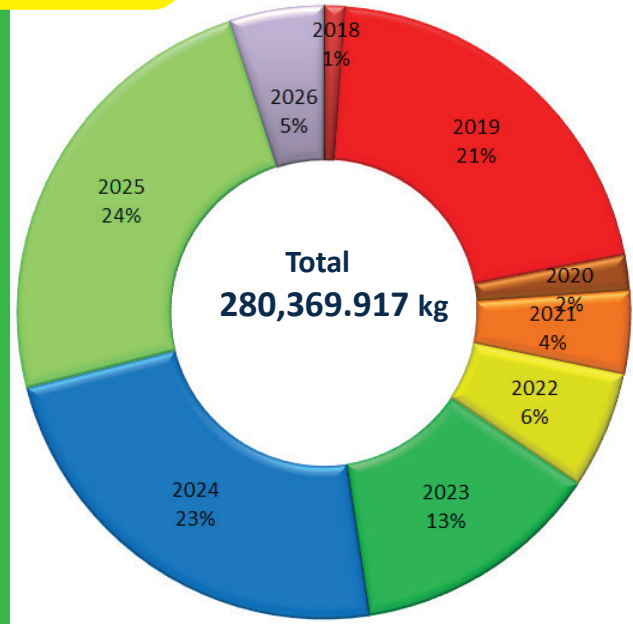

# SEIZURE OF KENDU LEAVES

## SEIZURE OF KENDU LEAVES FROM 2017 - 2026

## 2026

- 23 Incidents Reported
- 14000.150 kg Apprehended
- 14 Suspects Apprehended