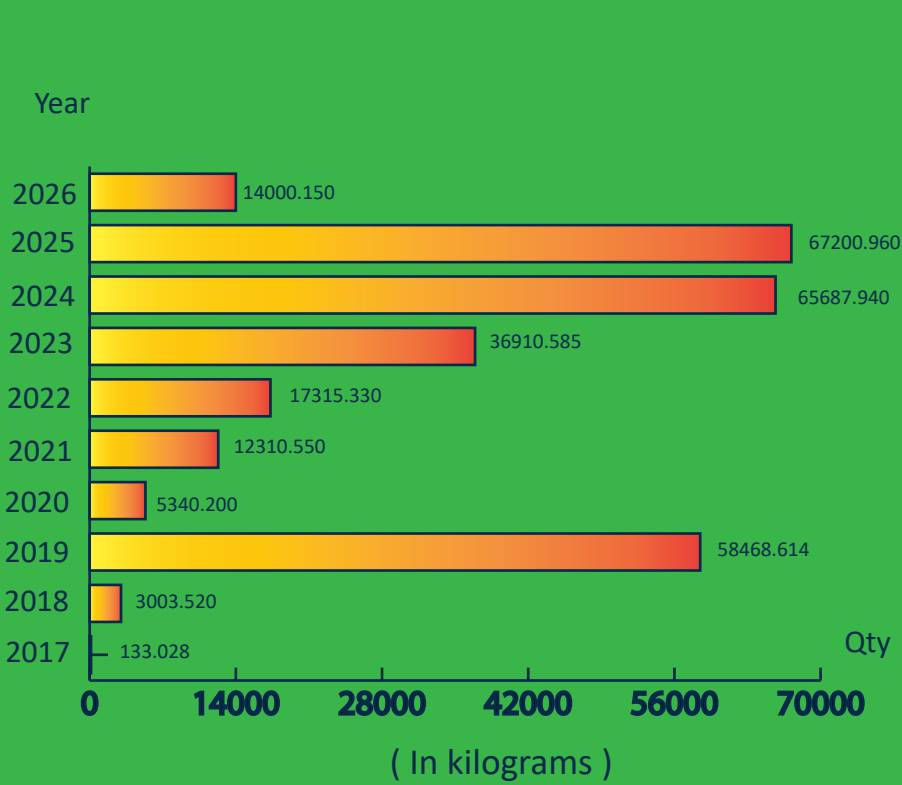

# SEIZURE OF KENDU LEAVES

## SEIZURE OF KENDU LEAVES FROM 2017 - 2026

## 2026

- 23 Incidents Reported
- 14000.150 kg Apprehended
- 14 Suspects Apprehended