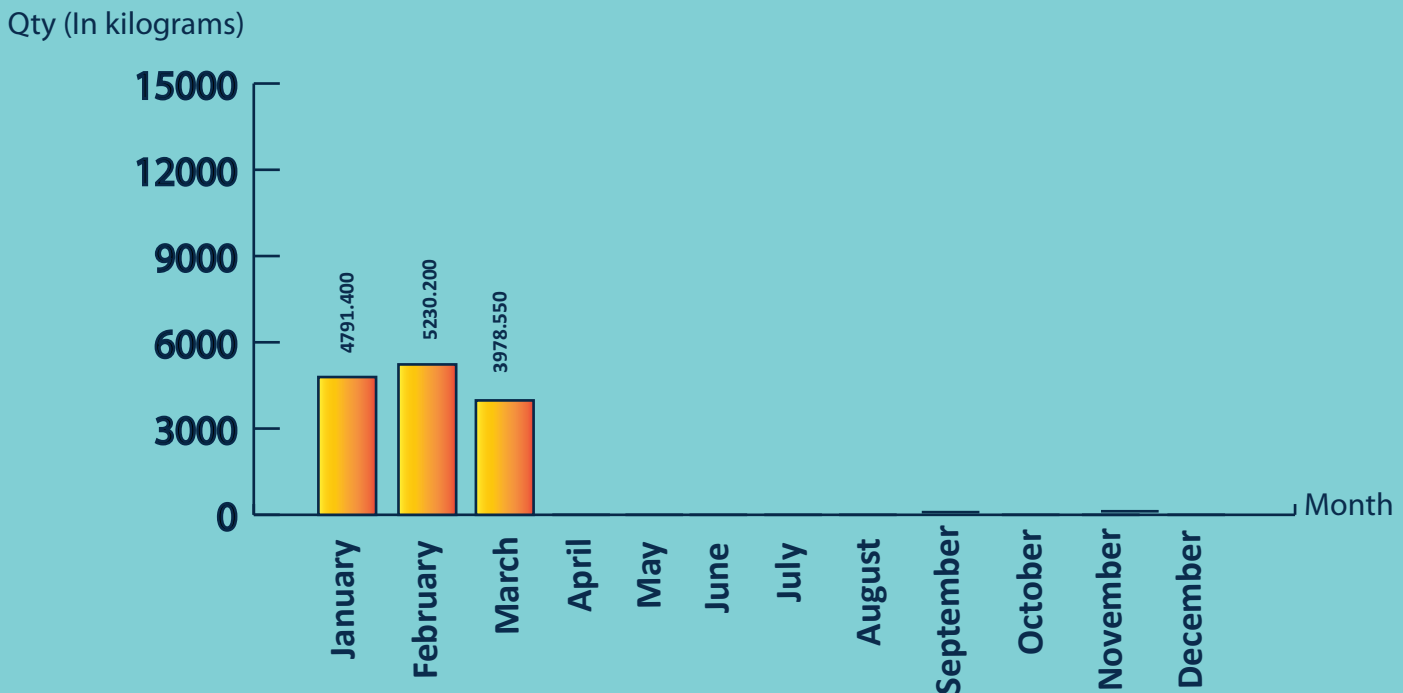

# SEIZURE OF KENDU LEAVES

## SEIZURE OF KENDU LEAVES FROM 2017 - 2026

## 2026

- 23 Incidents Reported
- 14000.150 kg Apprehended
- 14 Suspects Apprehended