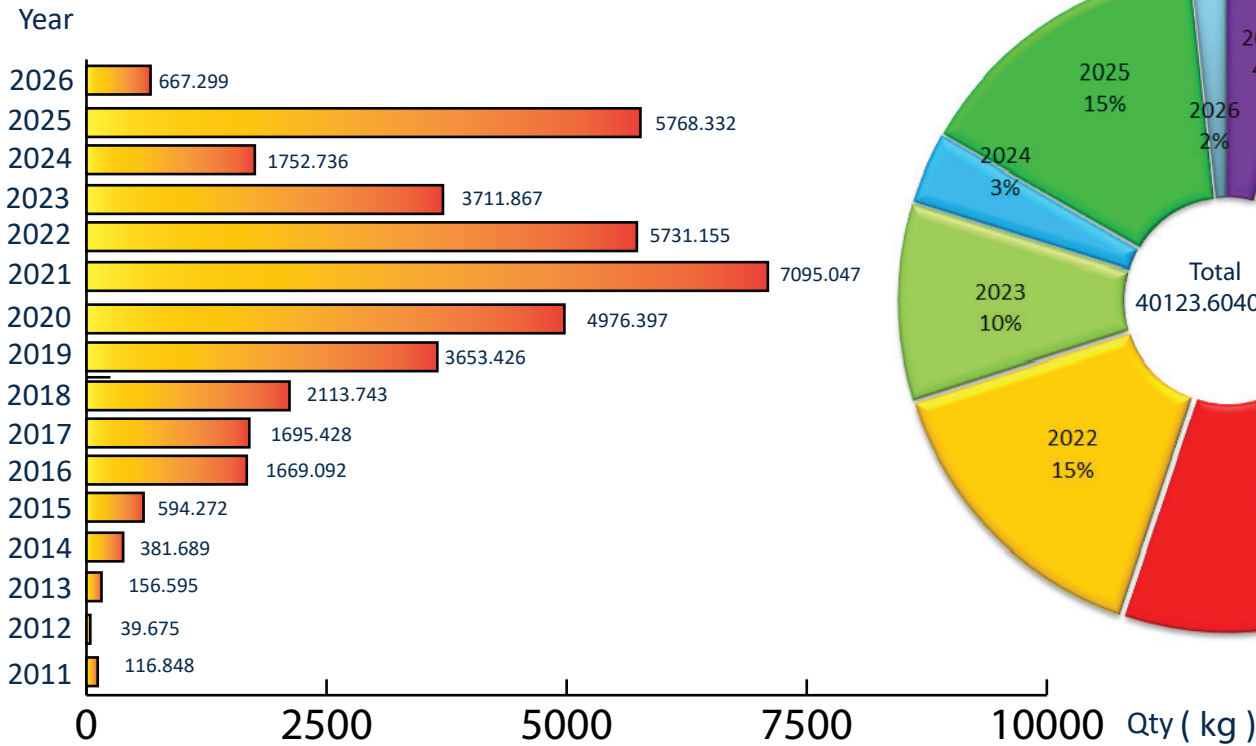

# SEIZURE OF KERALA CANNABIS

## 2011 - 2026

### 2026

- 11 Incidents Reported
- 667.299 kg of Kerala Cannabis seizures
- 10 Suspects Apprehended