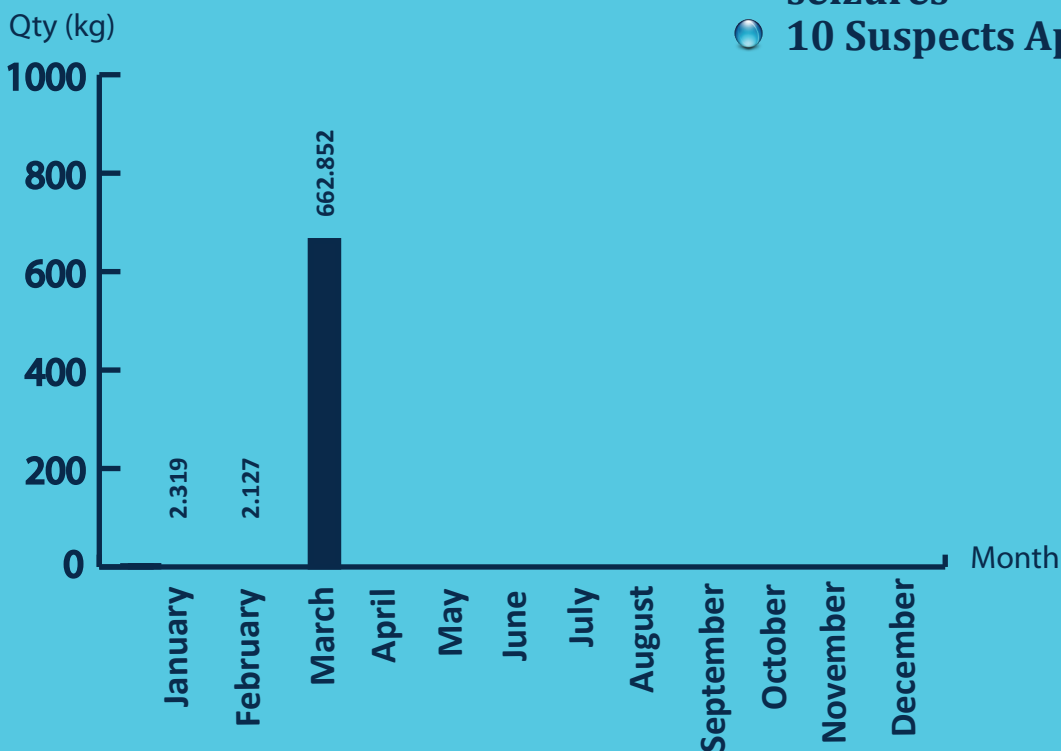

# SEIZURE OF KERALA CANNABIS

### 2026

- 11 Incidents Reported
- 667.299 kg of Kerala Cannabis seizures
- 10 Suspects Apprehended