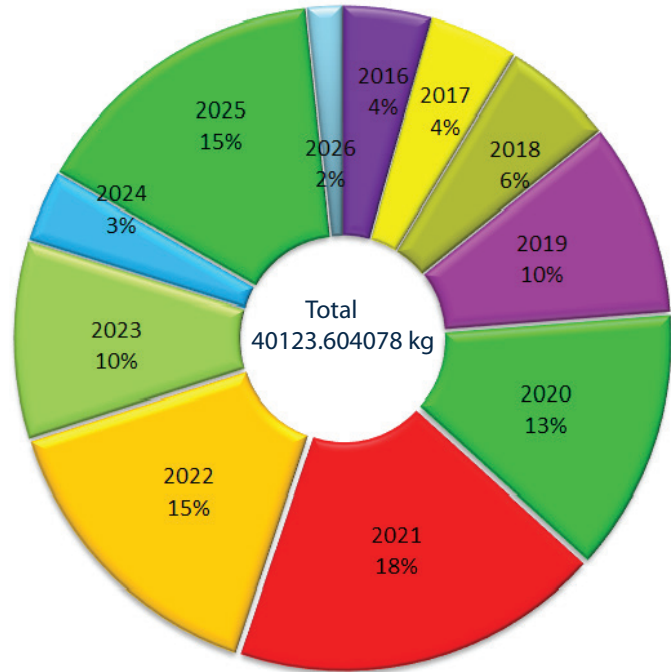

# SEIZURE OF KERALA CANNABIS

### 2026

- 11 Incidents Reported
- 667.299 kg of Kerala Cannabis seizures
- 10 Suspects Apprehended