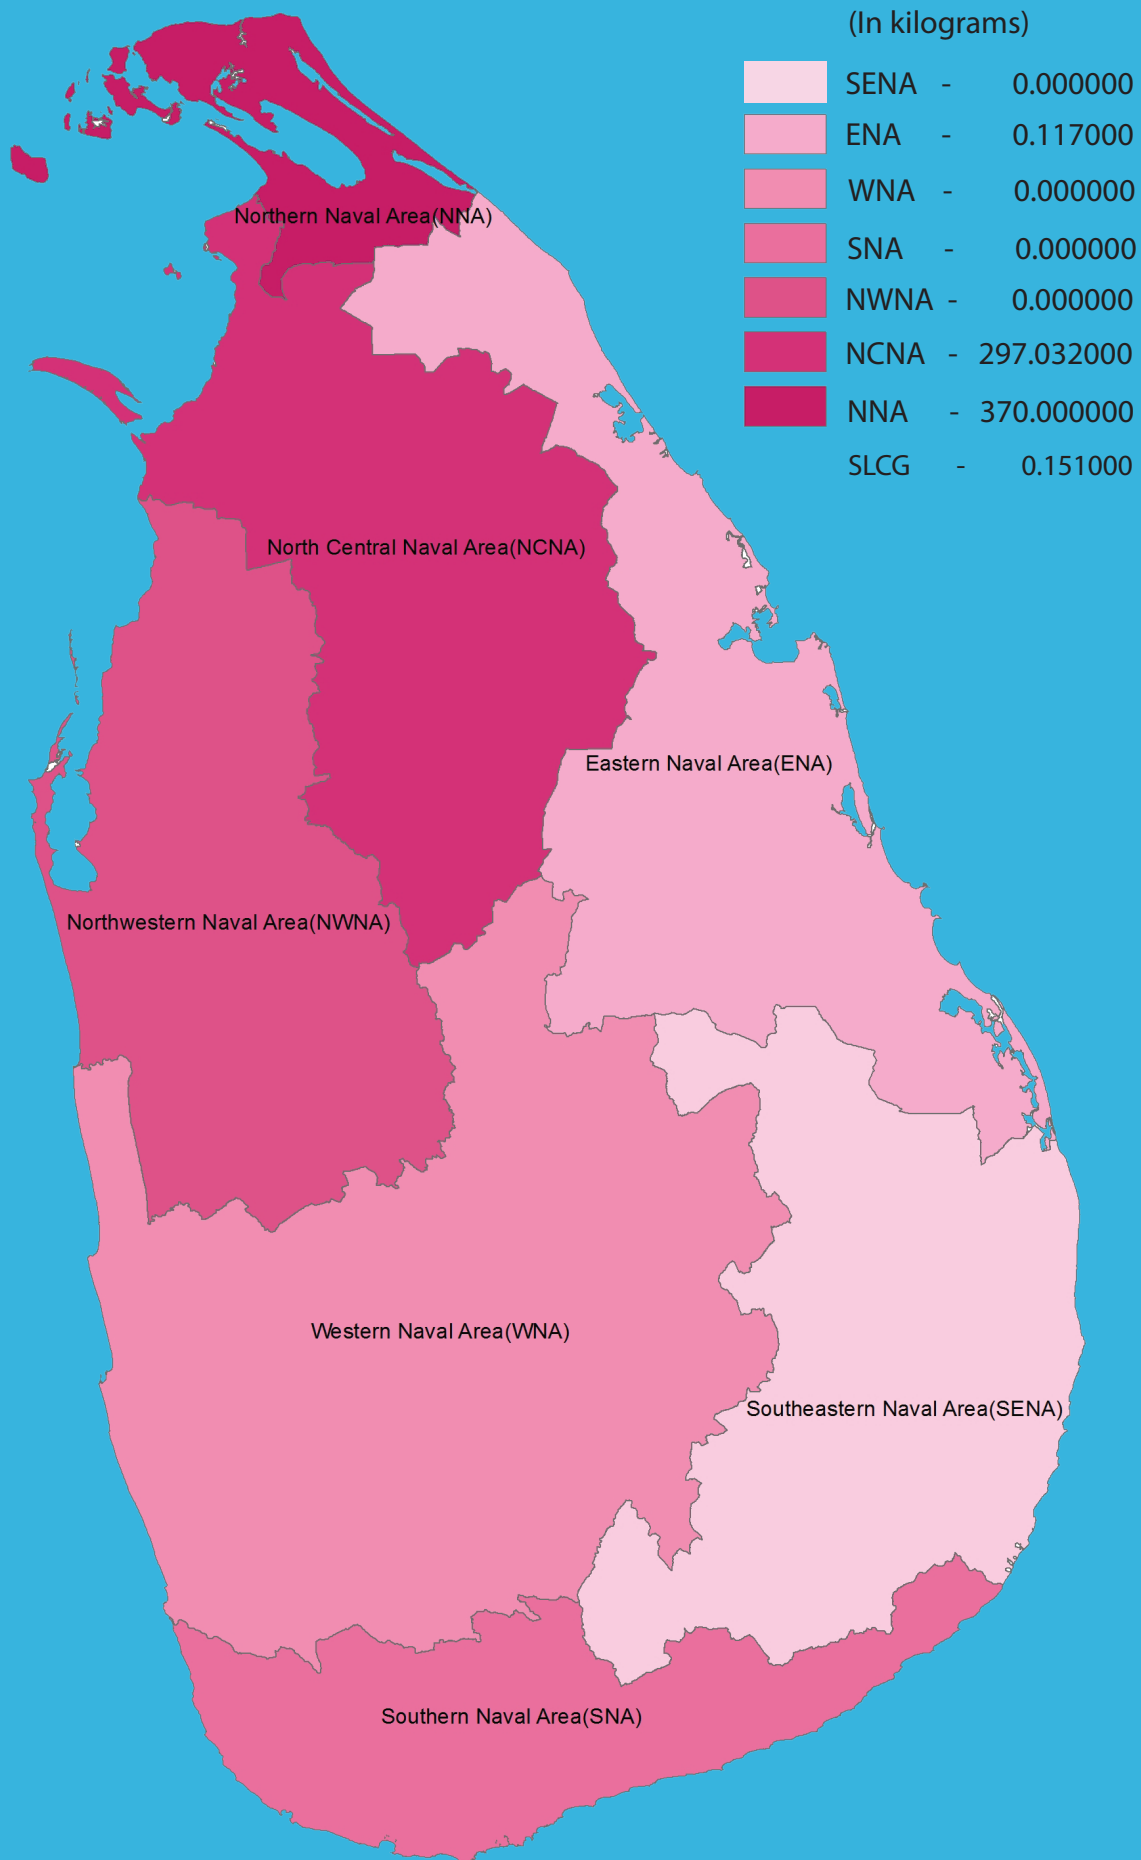

# AGE GROUP OF APPREHENDED SUSPECTS

No of persons

# DISTRICTS TO WHICH THE SUSPECTS BELONG

\* Indian - 00

# AREA WISE SEIZURE OF KERALA CANNABIS IN 2026

# NATIONALITY OF ARRESTED SUSPECTS

FOREIGN  
00

LOCAL  
10