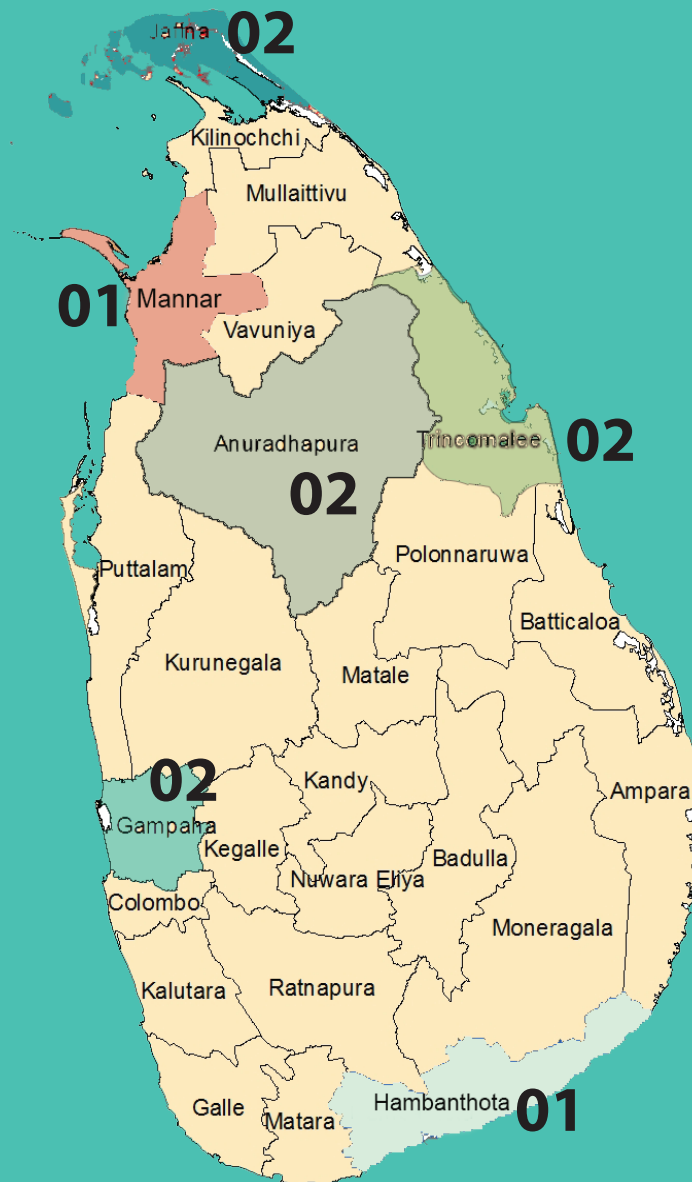

### 2026

- 11 Incidents Reported
- 667.299 kg of Kerala Cannabis seizures
- 10 Suspects Apprehended

# DISTRICTS TO WHICH THE SUSPECTS BELONG

\* Indian - 00

# AREA WISE SEIZURE OF KERALA CANNABIS IN 2026

# NATIONALITY OF ARRESTED SUSPECTS

FOREIGN  
00

LOCAL  
10