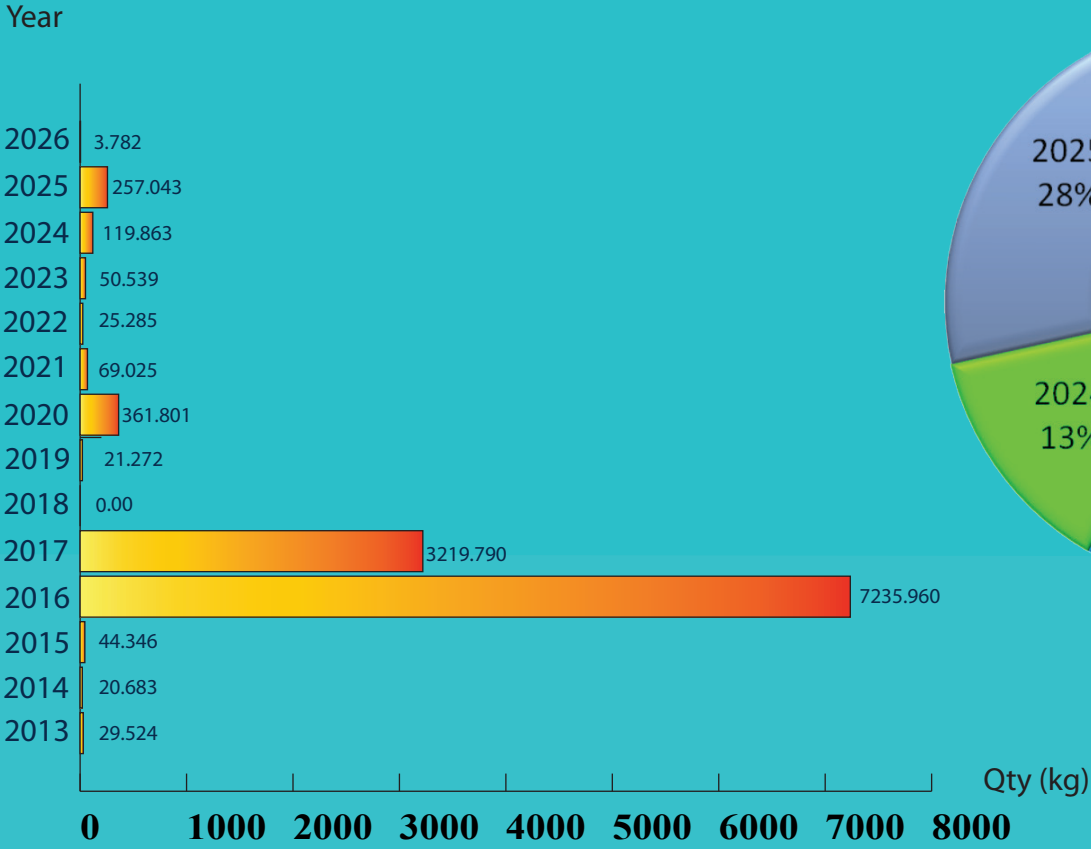

SEIZURE OF LOCAL CANNABIS

2013 - 2026

2026

Qty (In kilograms)

- 07 Incidents Reported
- 3.782 kg of Local Cannabis Recovered
- 07 Suspects Apprehended

AGE DETAILS OF APPREHENDED SUSPECTS

No of persons

DISTRICTS TO WHICH THE SUSPECTS BELONG

AREA-WISE SEIZURE IN 2026

NATIONALITY OF SUSPECTS

FOREIGN
00

LOCAL
07

GENDER OF SUSPECTS

07

00

VEHICLE/VESSEL SEIZED