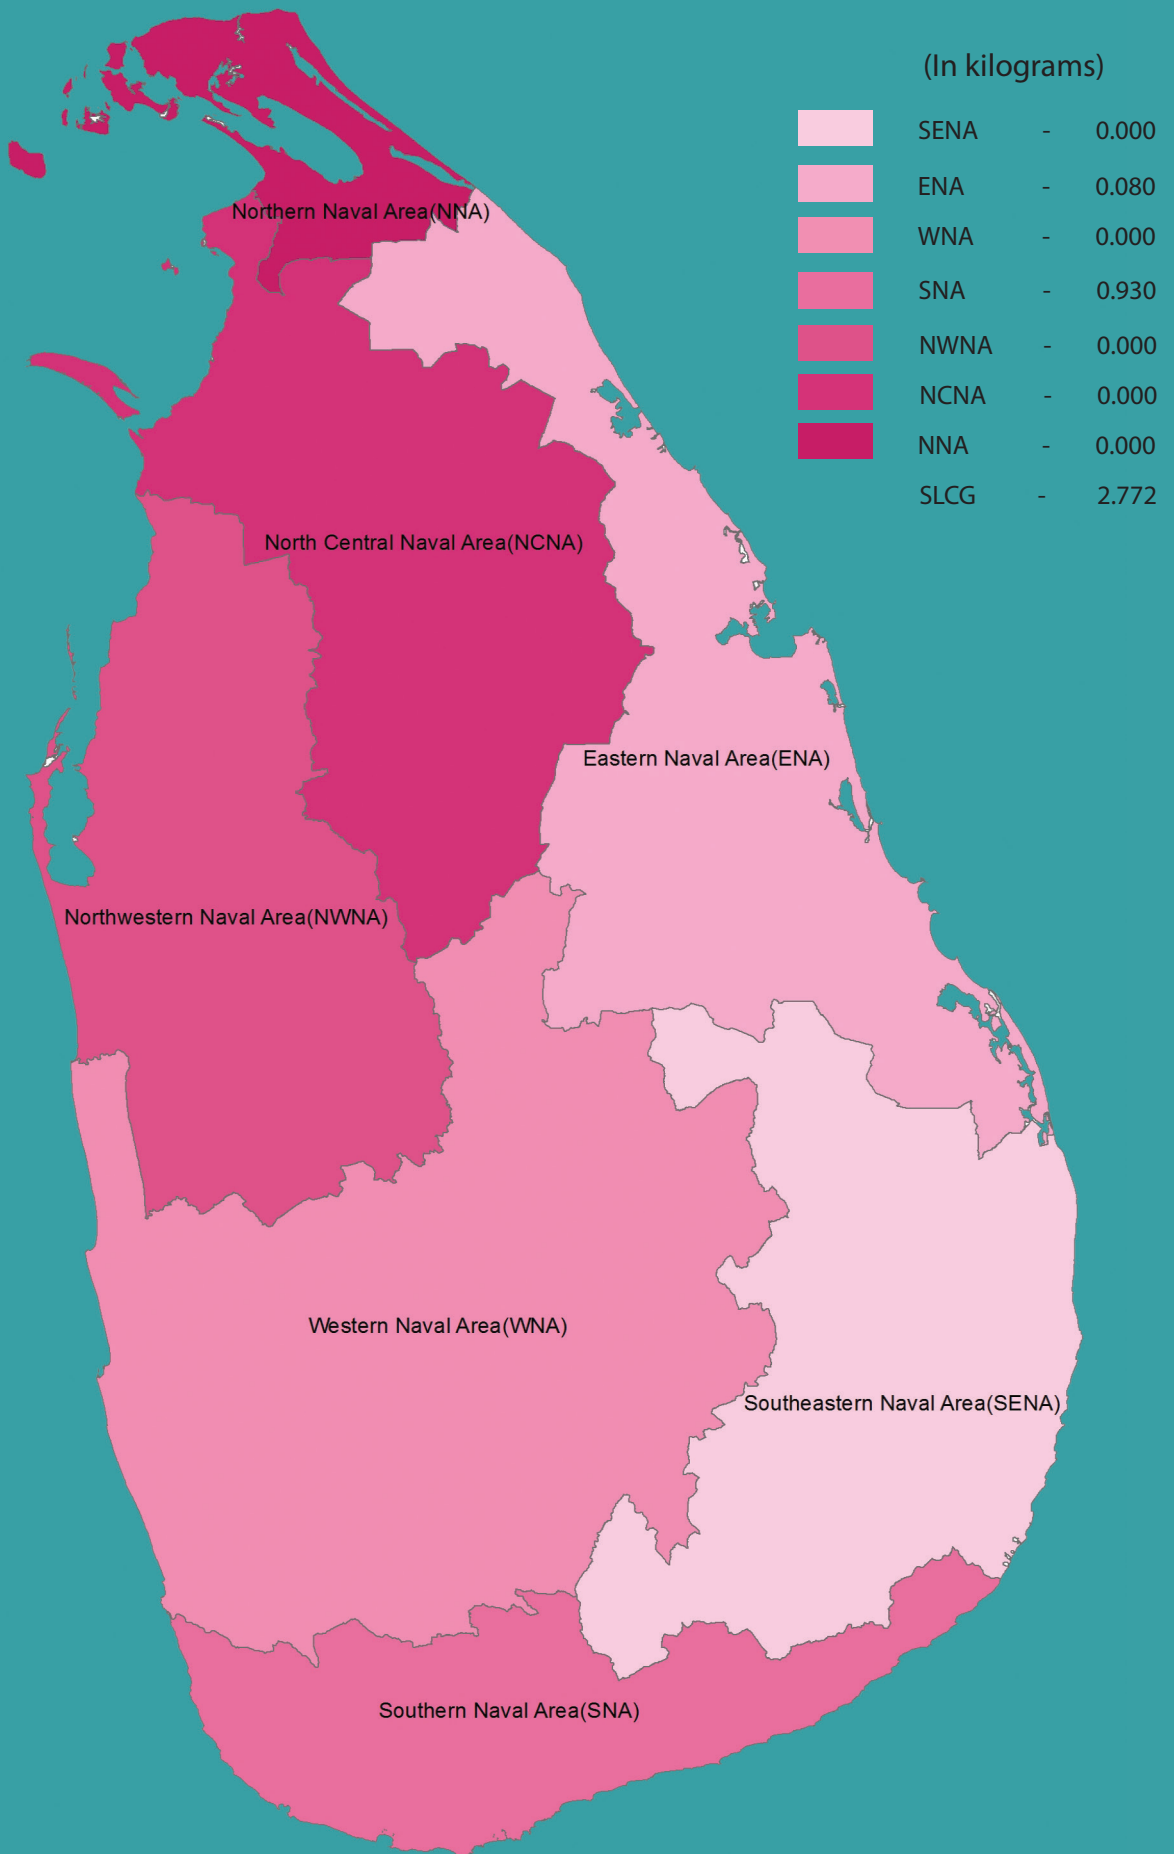

SEIZURE OF LOCAL CANNABIS

2013 - 2026

2026

Qty (In kilograms)

- 07 Incidents Reported
- 3.782 kg of Local Cannabis Recovered
- 07 Suspects Apprehended

AGE DETAILS OF APPREHENDED SUSPECTS

No of persons

DISTRICTS TO WHICH THE SUSPECTS BELONG

AREA-WISE SEIZURE IN 2026

NATIONALITY OF SUSPECTS

FOREIGN
00

LOCAL
07

GENDER OF SUSPECTS

07

00

VEHICLE/VESSEL SEIZED

01

01

WHERE THE INCIDENTS REPORTED

Land

07

Beach

01

Sea