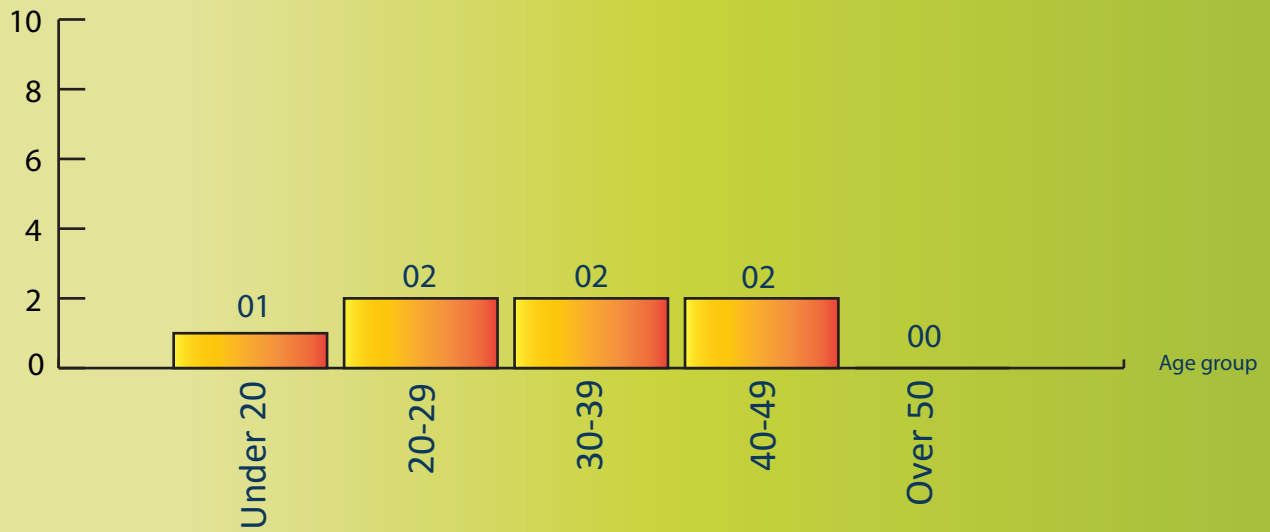

SEIZURE OF LOCAL CANNABIS

2013 - 2026

2026

Qty (In kilograms)

- 07 Incidents Reported
- 3.782 kg of Local Cannabis Recovered
- 07 Suspects Apprehended

AGE DETAILS OF APPREHENDED SUSPECTS

No of persons

DISTRICTS TO WHICH THE SUSPECTS BELONG

AREA-WISE SEIZURE IN 2026

NATIONALITY OF SUSPECTS

FOREIGN
00

LOCAL
07

GENDER OF SUSPECTS

07

00

VEHICLE/VESSEL SEIZED