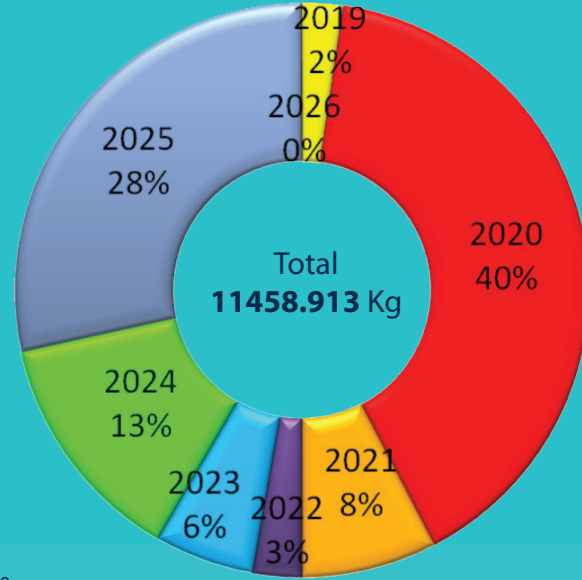

SEIZURE OF LOCAL CANNABIS

2013 - 2026

2026

Qty (In kilograms)

- 07 Incidents Reported
- 3.782 kg of Local Cannabis Recovered
- 07 Suspects Apprehended

AGE DETAILS OF APPREHENDED SUSPECTS

No of persons

DISTRICTS TO WHICH THE SUSPECTS BELONG

AREA-WISE SEIZURE IN 2026

NATIONALITY OF SUSPECTS

FOREIGN
00

LOCAL
07

GENDER OF SUSPECTS

07

00

VEHICLE/VESSEL SEIZED