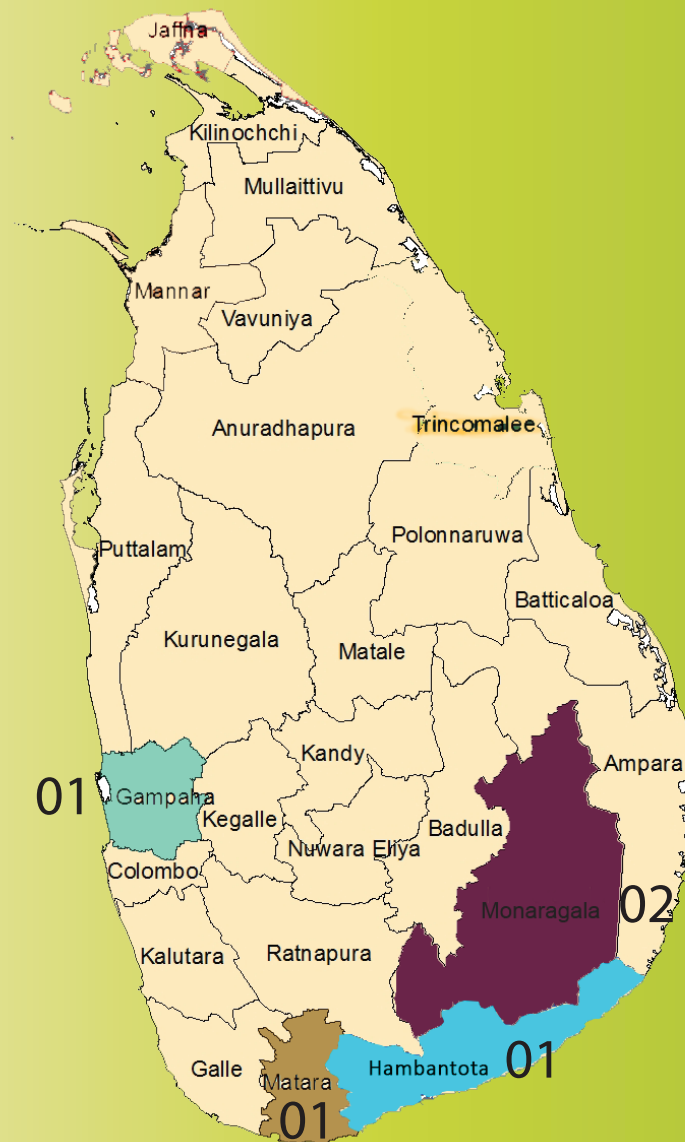

SEIZURE OF LOCAL CANNABIS

2013 - 2026

2026

Qty (In kilograms)

- 07 Incidents Reported
- 3.782 kg of Local Cannabis Recovered
- 07 Suspects Apprehended

AGE DETAILS OF APPREHENDED SUSPECTS

No of persons

DISTRICTS TO WHICH THE SUSPECTS BELONG

AREA-WISE SEIZURE IN 2026

NATIONALITY OF SUSPECTS

FOREIGN
00

LOCAL
07

GENDER OF SUSPECTS

07

00

VEHICLE/VESSEL SEIZED

01

01

WHERE THE INCIDENTS REPORTED

Land

07

Beach

01

Sea